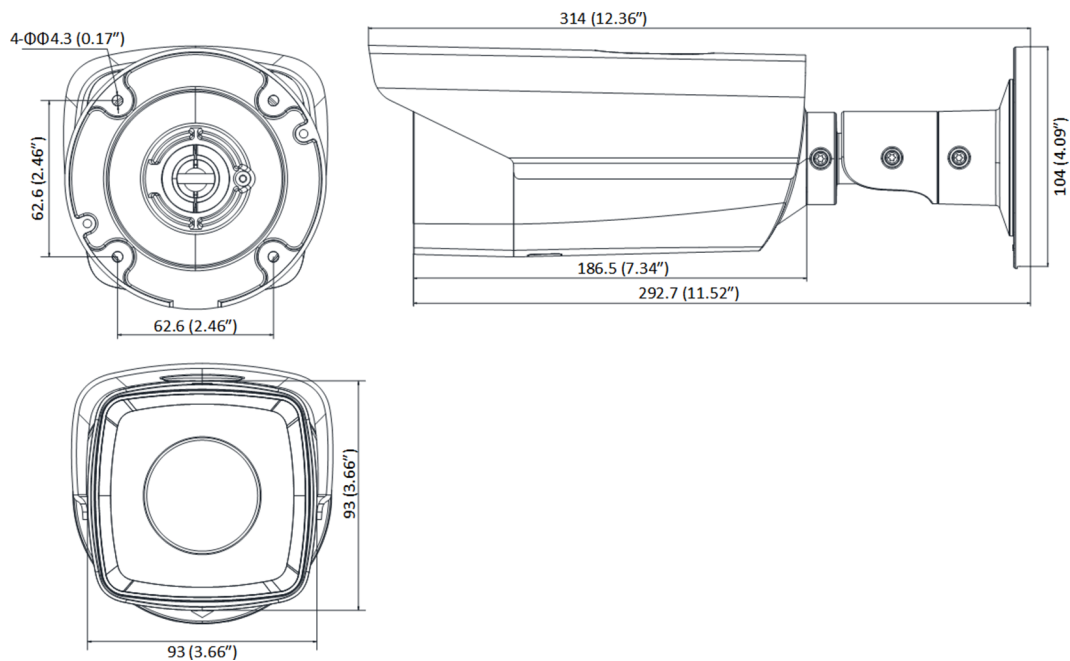

Available Model

DS-2TD2166-7

Dimensions

Distributed by

**HIKVISION®****Headquarters**

No.555 Qianmo Road, Binjiang District,
Hangzhou 310051, China
T +86-571-8807-5998
overseasbusiness@hikvision.com

Hikvision USA
T +1-909-895-0400
sales.usa@hikvision.com