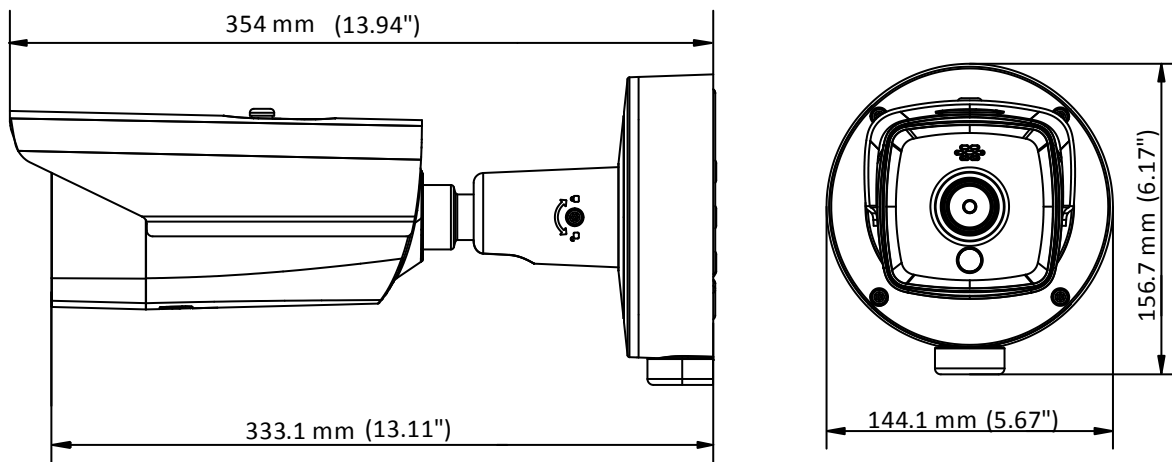

Available Model

DS-2TD2117-6/PAI

Dimension

Distributed by

**HIKVISION®****Headquarters**

No.555 Qianmo Road, Binjiang District,
Hangzhou 310051, China
T +86-571-8807-5998
overseasbusiness@hikvision.com

Hikvision USA
T +1-909-895-0400
sales.usa@hikvision.com