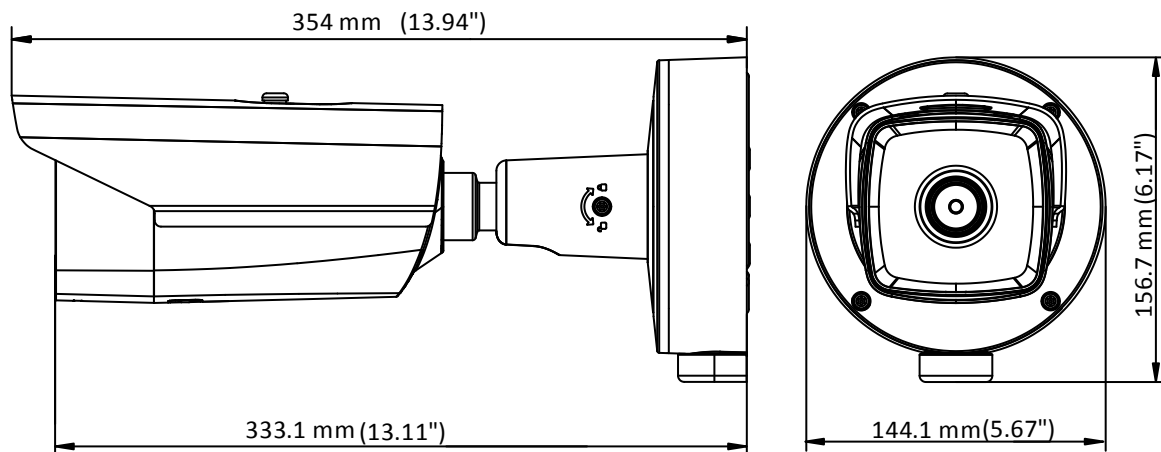

Available Model

DS-2TD2117-3/PI

Dimension

Distributed by

**HIKVISION®****Headquarters**

No.555 Qianmo Road, Binjiang District,
Hangzhou 310051, China
T +86-571-8807-5998
overseasbusiness@hikvision.com

Hikvision USA
T +1-909-895-0400
sales.usa@hikvision.com