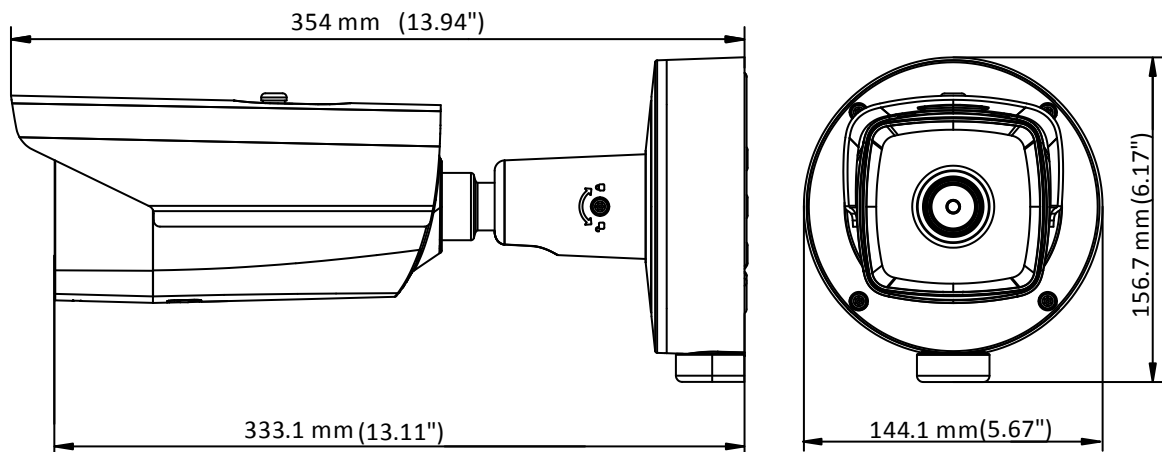

Available Model

DS-2TD2117-6/PI

Dimension

Distributed by

**HIKVISION®****Headquarters**

No.555 Qianmo Road, Binjiang District,
Hangzhou 310051, China
T +86-571-8807-5998
overseasbusiness@hikvision.com

Hikvision USA
T +1-909-895-0400
sales.usa@hikvision.com