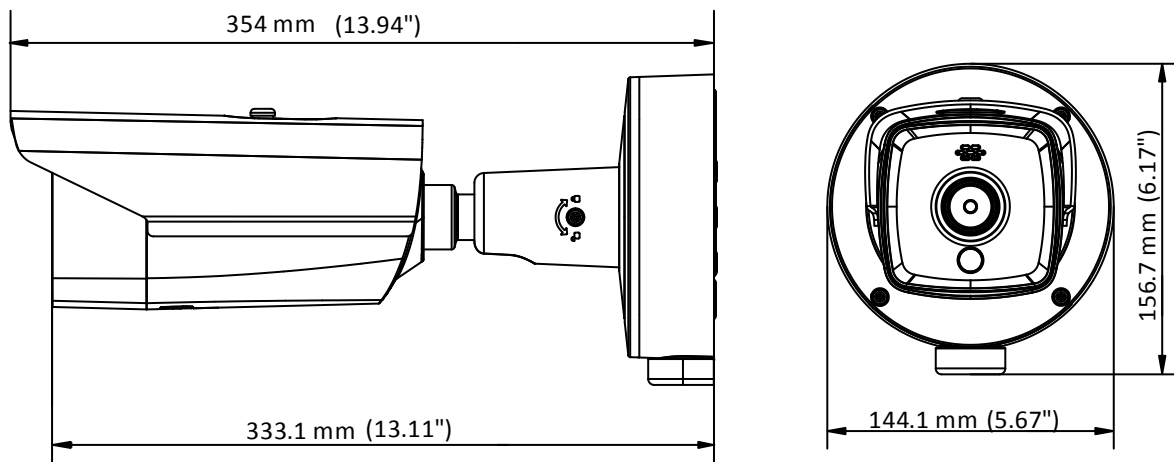

Available Model

DS-2TD2117-3/PAI

Dimension

Distributed by

**HIKVISION®****Headquarters**

No.555 Qianmo Road, Binjiang District,
Hangzhou 310051, China
T +86-571-8807-5998
overseasbusiness@hikvision.com

Hikvision USA
T +1-909-895-0400
sales.usa@hikvision.com