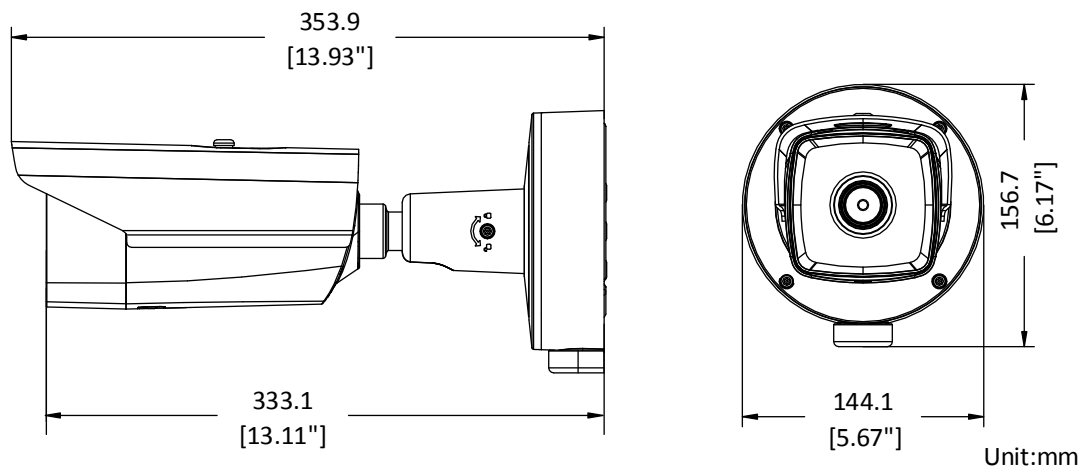

Detection Range Table

* The table is only for reference, the performance may vary from camera to camera.

Smart functions Range

Different targets trigger the VCA events within different range limits.

VCA Range (Vehicles: 1.4×4.0m)	VCA Range (Humans: 1.8×0.5m)	Temperature Measurement (Object:2×2 m)	Temperature measurement (Object:1×1 m)	Fire Detection (Object:2×2 m)	Fire Detection (Object:1×1 m)
750 m	250 m	585 m	295 m	1470 m	735 m

Wide Range Coverage

There is range limit for detecting, recognizing, and identifying human/vehicle targets.

Detection Range (Vehicles: 1.4×4.0m)	Detection Range (Humans: 1.8×0.5m)	Recognition Range (Vehicles: 1.4×4.0m)	Recognition Range (Humans: 1.8×0.5m)	Identification Range (Vehicles: 1.4×4.0m)	Identification Range (Humans: 1.8×0.5m)
2255 m	735 m	564 m	184 m	282 m	92 m

Available Model

DS-2TD2137-25/PI

Dimension