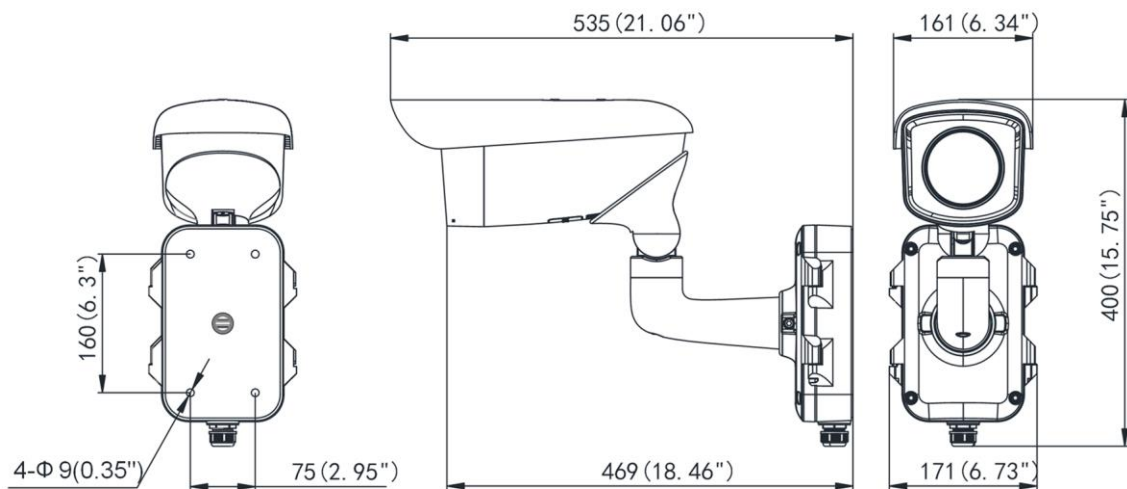

Available Model

DS-2TD2366-100

Dimensions

Distributed by

**HIKVISION®****Headquarters**

No.555 Qianmo Road, Binjiang District,
Hangzhou 310051, China
T +86-571-8807-5998
overseasbusiness@hikvision.com

Hikvision USA
T +1-909-895-0400
sales.usa@hikvision.com