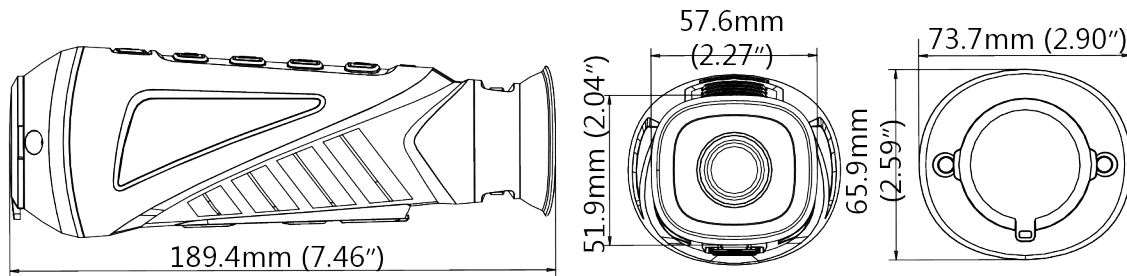

**General**

Dimension	189 mm × 74 mm × 66 mm (7.44" × 2.91" × 2.60")
Weight	Approx. 460 g (1.01 lb)

## Dimension

Distributed by