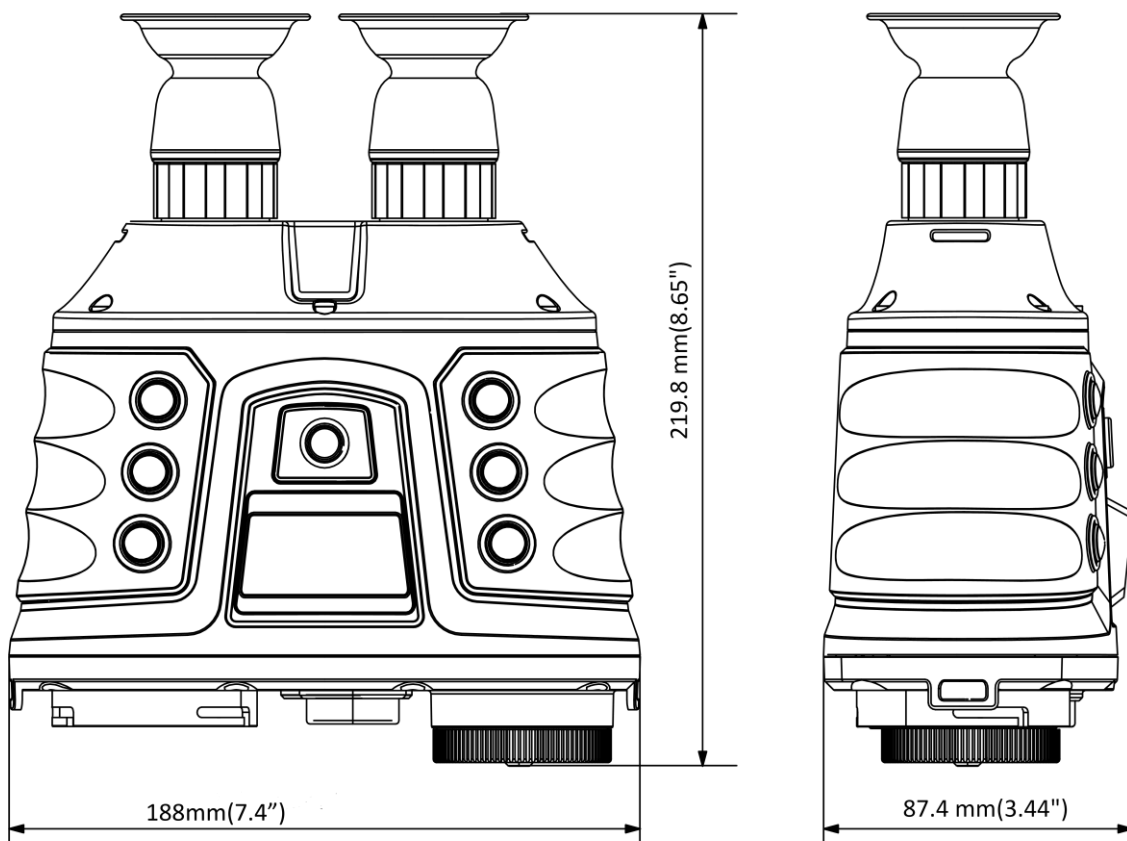

Detection Range Table

* The table is only for reference, the performance may vary from camera to camera.

Wide Range Coverage

There is range limit for detecting, recognizing, and identifying human/vehicle targets.

Detection Range (Vehicles: 1.4×4.0m)	Detection Range (Humans: 1.8×0.5m)	Recognition Range (Vehicles: 1.4×4.0m)	Recognition Range (Humans: 1.8×0.5m)	Identification Range (Vehicles: 1.4×4.0m)	Identification Range (Humans: 1.8×0.5m)
4510 m	1471 m	1127 m	368 m	564 m	184 m

Available Model

DS-2TS36-50VI/WL

Dimension