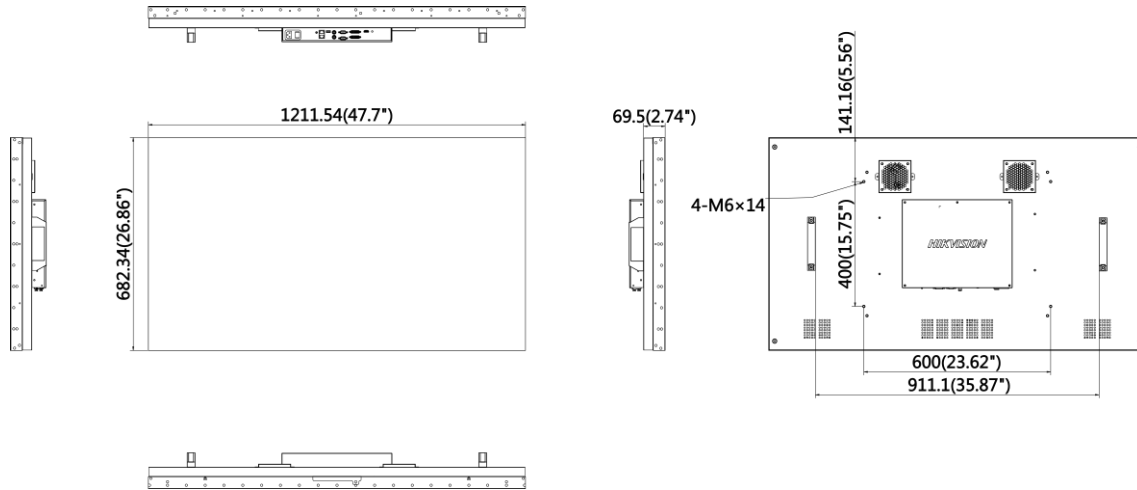

USB	USB interface	RS232 IN	Serial loopback input interface
RS232 OUT	Serial loopback output interface	IR IN	IR input interface

Dimension