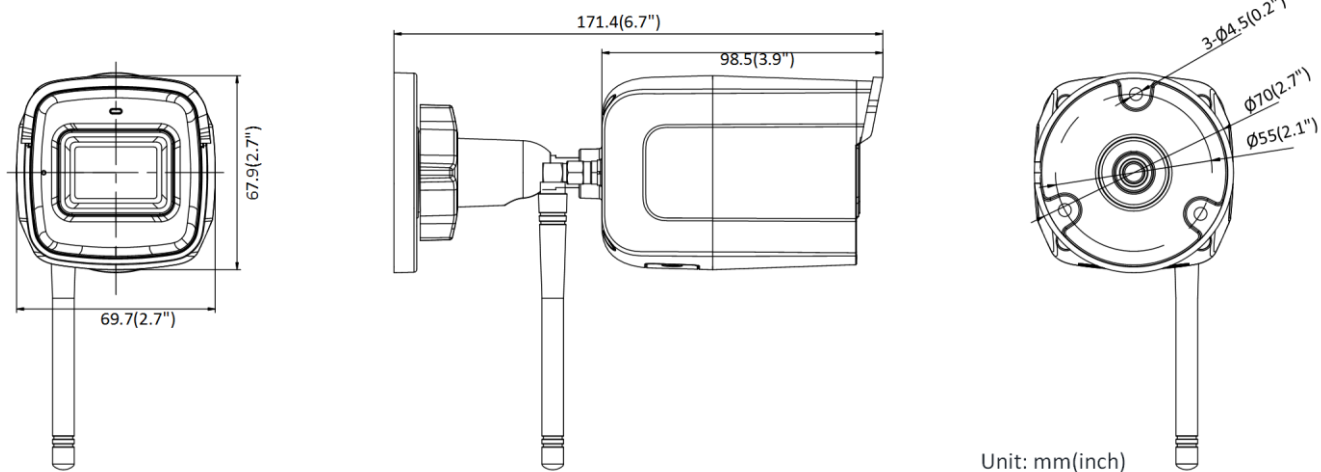

Approval	
Protection	Ingress protection: IP66 (IEC 60529-2013)
Compression Standard	
H.264+	Main stream supports
H.265+	Main stream supports

▪ Available Model

DS-2CD2041G1-IDW1 (2.8 mm, 4 mm)

▪ Dimension

▪ Accessory

DS-1280ZJ-XS

Junction Box