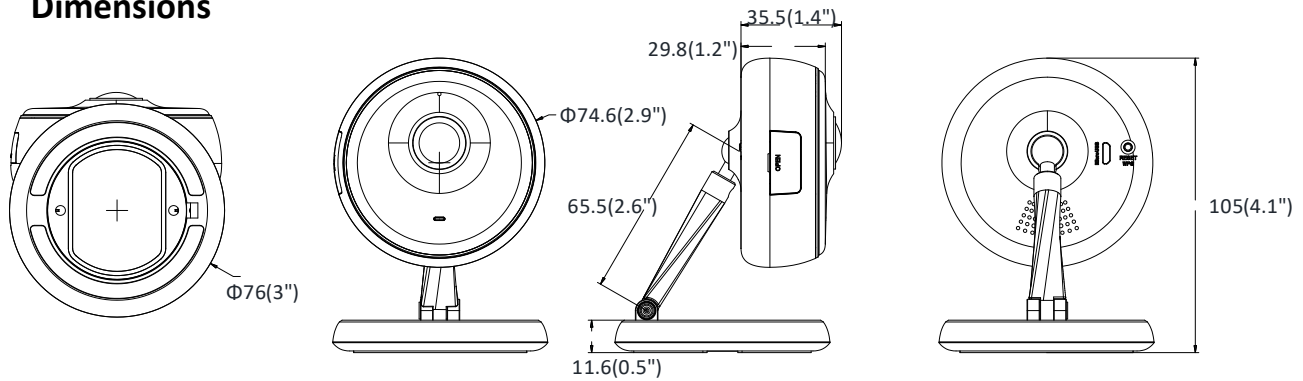

Dimensions