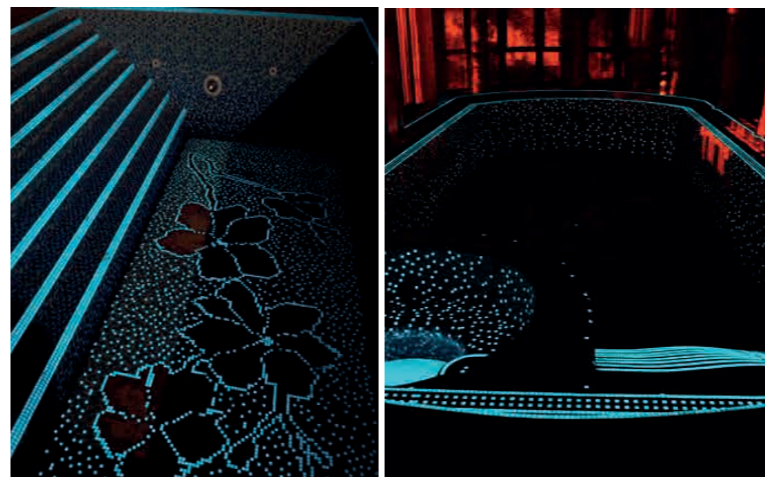

* All illustration and pictures shown here are artist impression only, while every reasonable effort has been made to provide accurate information.