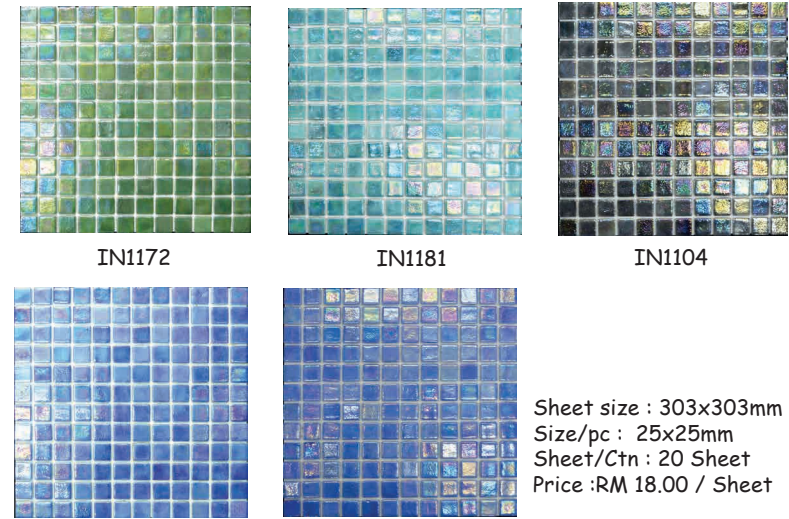

N Series

N1205

N1207

N1104

B1140

N1457

N1173

N1172

Sheet size : 303x303mm
Size/pc : 25x25mm
Sheet/Ctn : 20 Sheet
Price : RM 15.00 / Sheet

IN Series

IN1172

IN1181

IN1104

IN1207

IN1044

Sheet size : 303x303mm
Size/pc : 25x25mm
Sheet/Ctn : 20 Sheet
Price : RM 18.00 / Sheet