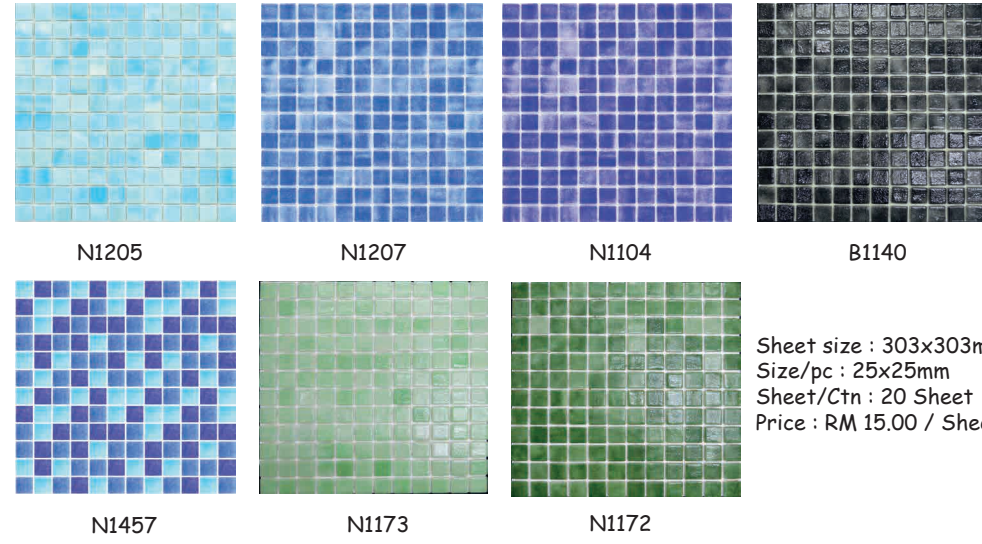

GNG Spanish Mosaic

Ocean Reflection

GNG Spanish Mosaic are made exclusively in China which the name was originated from Spain. The quality are mostly similar and the effect are same. Recommended for pool tile with the mosaic itself reflect the ocean reflection scenery and SAFETY tile with it non slip surface.

N Series

N1205

N1207

N1104

B1140

N1457

N1173

N1172

Sheet size : 303x303mm
Size/pc : 25x25mm
Sheet/Ctn : 20 Sheet
Price : RM 15.00 / Sheet