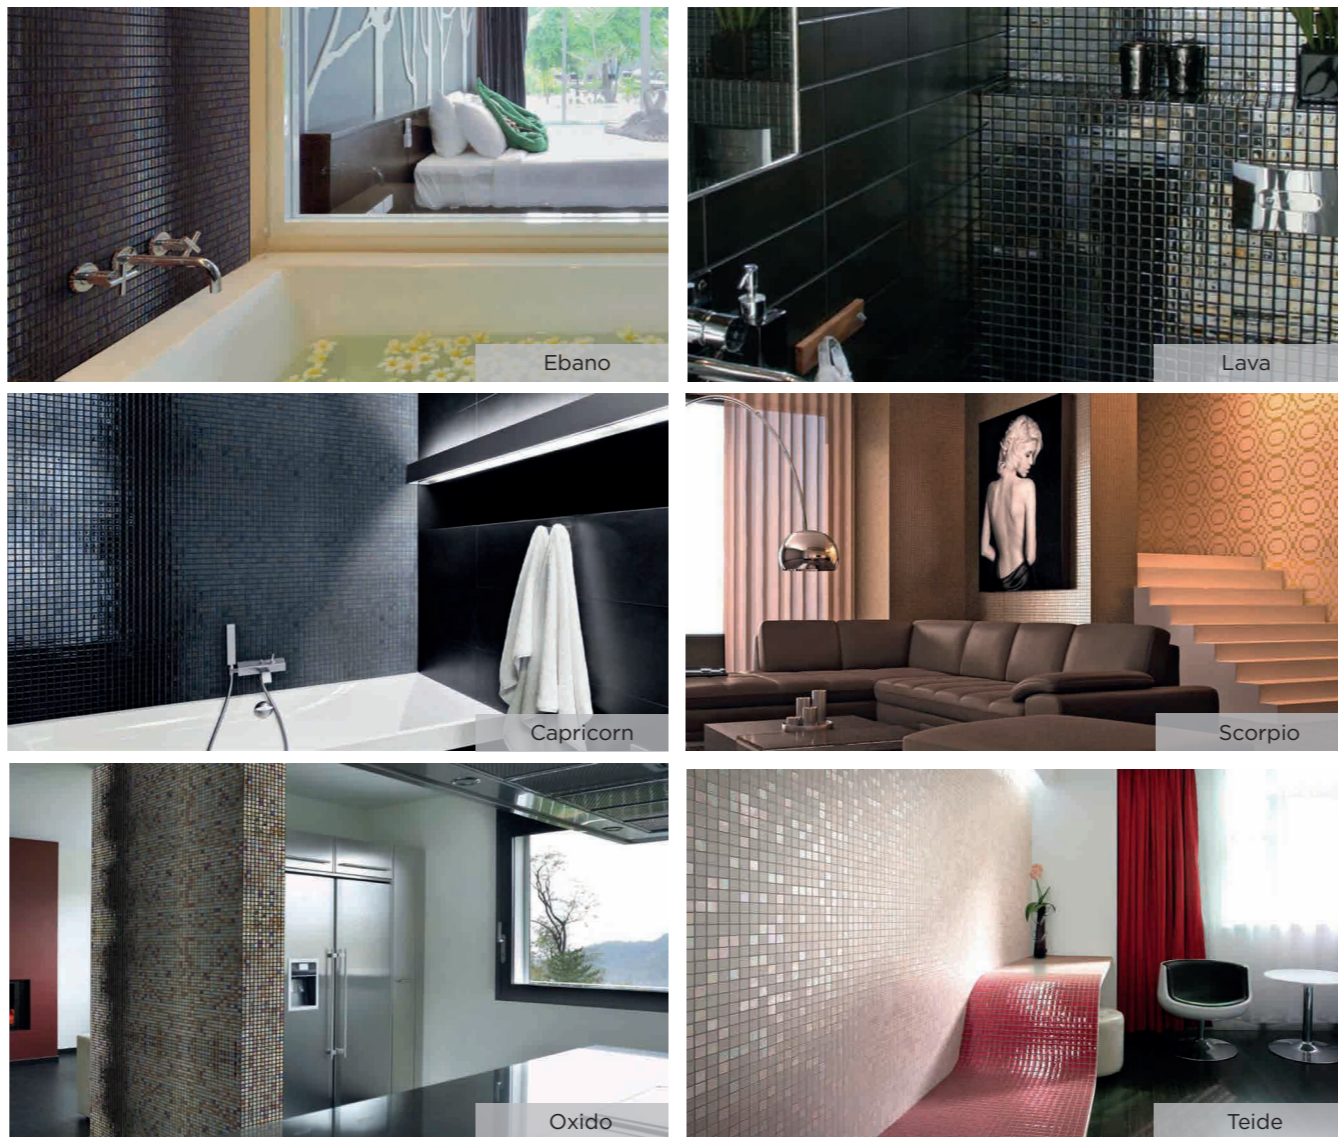

Ezarri Glass Mosaic tiles is a reflection of pure beauty with its bright variety of colours and textures. Adaptable to curved surfaces, Ezarri mosaic are made from 100% recycle glass. Application areas includes swimming pools, hospitals, spas, gyms and more.

*Actual sheet size

* All illustration and pictures shown here are artist impression only, while every reasonable effort has been made to provide accurate information.

Deco series

Elegant settings, exclusive designs, unique proposals. Delicate pearlescent colors, elegant ocher, gold, ivory and beige tones. Finishes that convey perfection, harmony, sophistication.