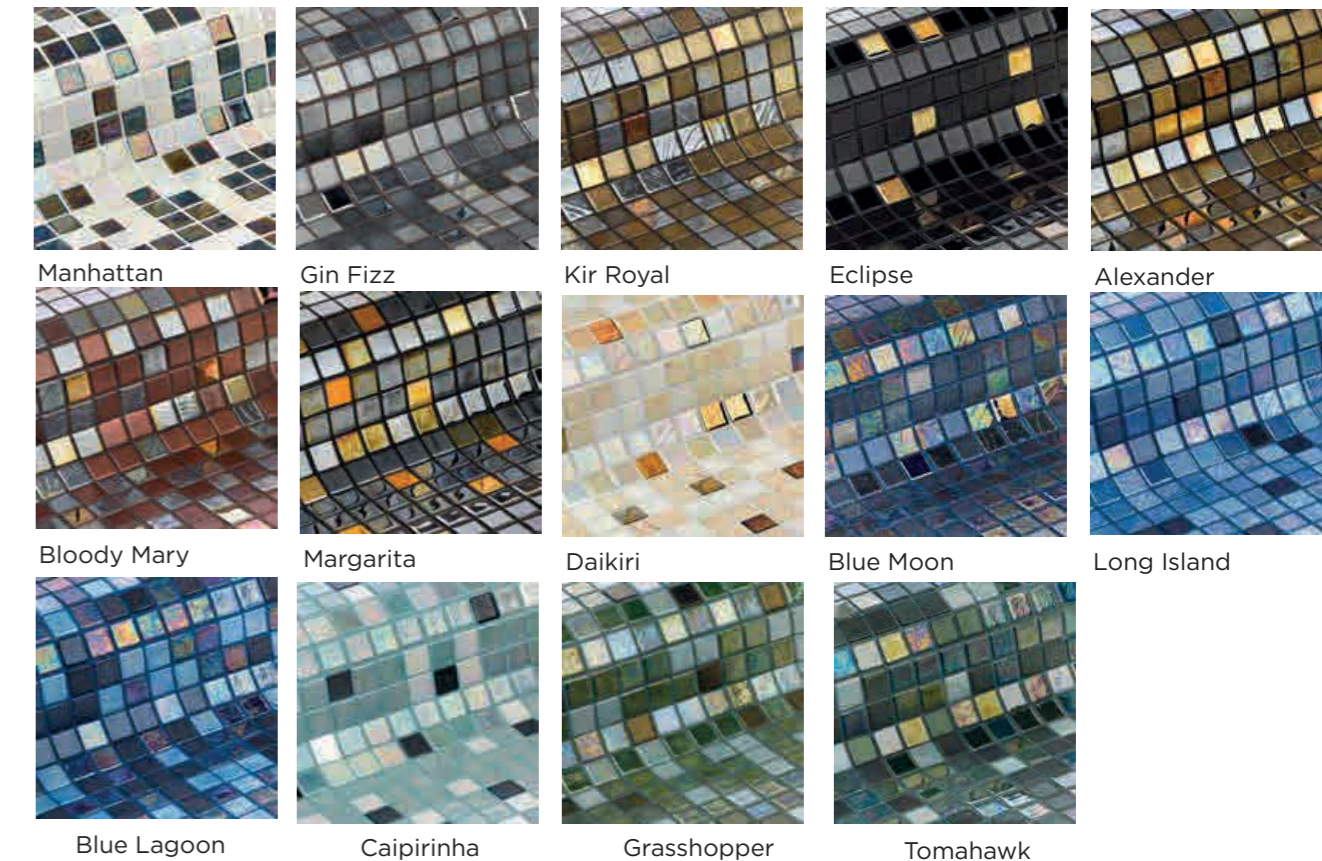

*Actual sheet size

* All illustration and pictures shown here are artist impression only, while every reasonable effort has been made to provide accurate information.

Deco series

Elegant settings, exclusive designs, unique proposals. Delicate pearlescent colors, elegant ocher, gold, ivory and beige tones. Finishes that convey perfection, harmony, sophistication.

Setting - Paper faced
Sheet size : 300x500mm
Sheet/ctn : 13 sheet
Sheet/m2 : 6.5 sheet
Price : RM 105.00 / Sheet
RM 703.50 / m2

Fosfo Glow in the dark

Fosfo is a mosaic tile treated with a purpose-designed colorant that gives off a phosphorescent light, which charges during the day and emits light in the dark. This tile is very much used for protection and security purposes and offers spectacular results as a decorative element.

Cocktail Series Colour Available

* All illustration and pictures shown here are artist impression only, while every reasonable effort has been made to provide accurate information.