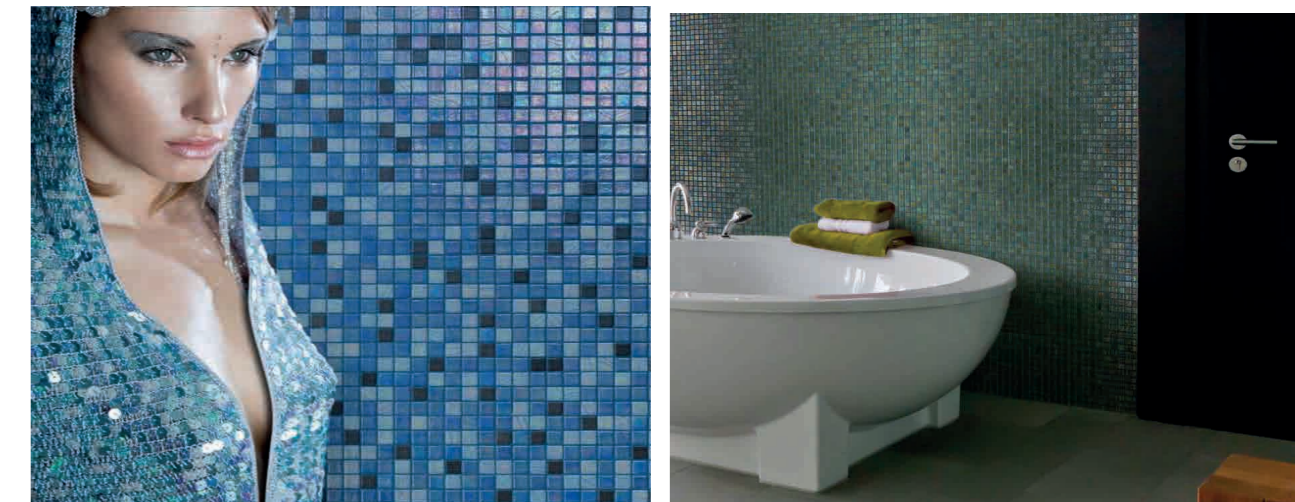

Cocktail Series Colour Available

* All illustration and pictures shown here are artist impression only, while every reasonable effort has been made to provide accurate information.