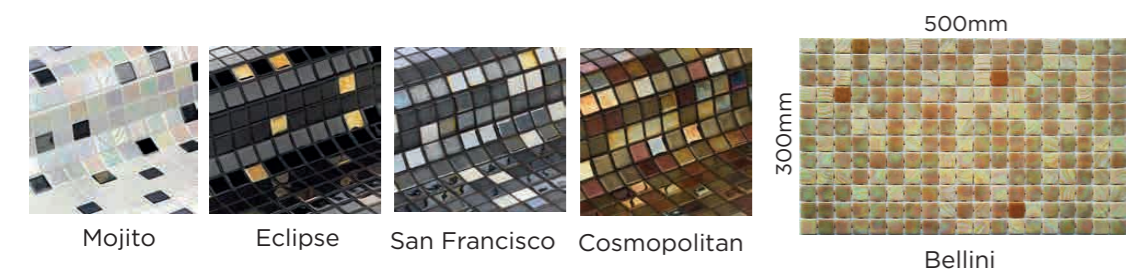

Cocktail Series-ready stock

Setting - JointPoint®
Sheet size : 300x500mm
Sheet/ctn : 13 sheet
Sheet/m2 : 6.5 sheet
Price : RM 105.00 / Sheet
RM 682.50 / m2

*Actual sheet size

* All illustration and pictures shown here are artist impression only, while every reasonable effort has been made to provide accurate information.

Deco series

Elegant settings, exclusive designs, unique proposals. Delicate pearlescent colors, elegant ocher, gold, ivory and beige tones. Finishes that convey perfection, harmony, sophistication.