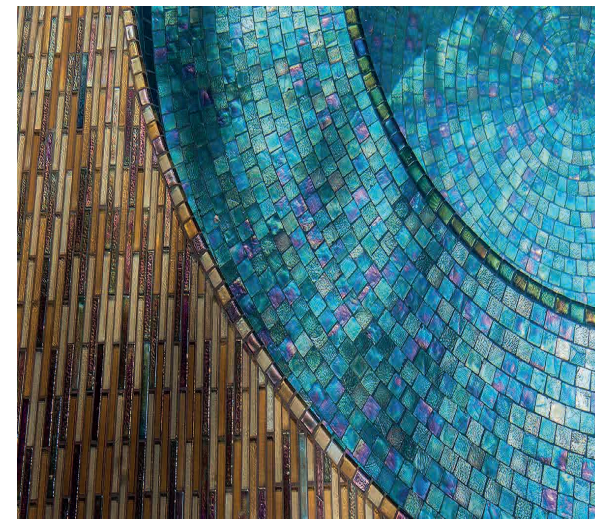

Vol.3

POOL TILE

EZARRI MOSAIC

Luxury at a Glance

GNG GNG Distributors
Sdn. Bhd. (679213-U)

tto Terracotta Tiles Centre
Sdn. Bhd. (434842-H)

HQ
No.15 Jalan Pendidik U/31
Hicom Glenmarie Ind.Park
Shah Alam,
Selangor Darul Ehsan.
Tel : +603-5569 4779 (hunting line)
Fax : +603-5569 4791

Mosaic Gallery Penang :-
199-G Jalan Argyll, 10050
Penang
Tel/Fax : +604-227 9679

Mosaic Gallery Sarawak
No.23 Ground floor, Lot 16788
Tabuan Transquility, Jalan Canna
93350 Kuching Sarawak.
Tel : +6016-860 7818

Mosaic Gallery Johor
No.45, Jalan Ros Merah 1/1,
Taman Johor Jaya,
81100 Johor Bahru, Johor.
Tel : 012-765 6206
017-774 6026

Email : sales@terracotta.com.my Website : www.terracotta.com.my , www.gngmosaic.com.my