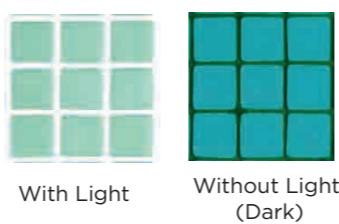

*Actual sheet size

* All illustration and pictures shown here are artist impression only, while every reasonable effort has been made to provide accurate information.

Deco series

Elegant settings, exclusive designs, unique proposals. Delicate pearlescent colors, elegant ocher, gold, ivory and beige tones. Finishes that convey perfection, harmony, sophistication.

Setting - Paper faced
Sheet size : 300x500mm
Sheet/ctn : 13 sheet
Sheet/m2 : 6.5 sheet
Price : RM 105.00 / Sheet
RM 703.50 / m2

Fosfo Glow in the dark

Fosfo is a mosaic tile treated with a purpose-designed colorant that gives off a phosphorescent light, which charges during the day and emits light in the dark. This tile is very much used for protection and security purposes and offers spectacular results as a decorative element.