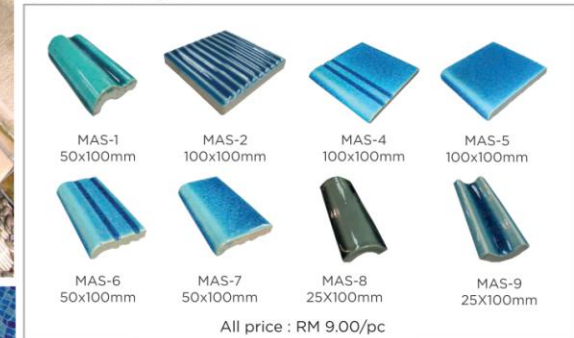

Made in Malaysia