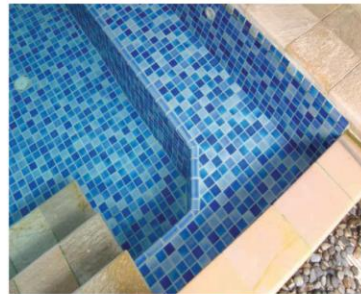

Lampang tile

Accessories