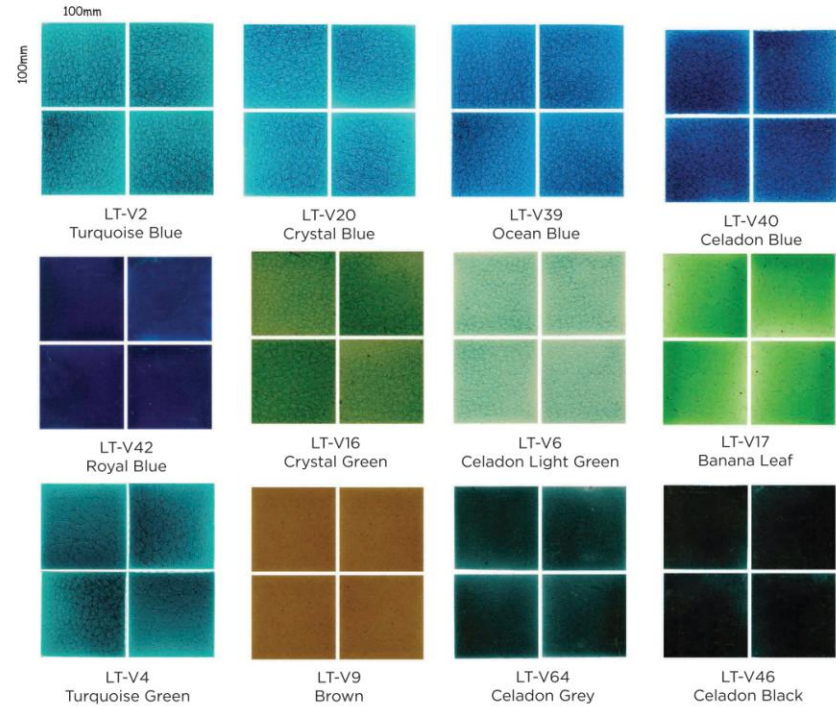

Size/pc : 100x100x10mm
 Pcs/m² : 100 pcs
 Pcs/ctn : 60 pcs
 Price : RM 2.50/pc

Price - excluding GST

Lampang tile

Ancient Cracked

Handmade Series

Lampang Tile (Thailand) are handmade using age old techniques to create a two-tone / shading effect. Each individual piece are unique in colour and tones.

Size/pc : 100x100x10mm
 Pcs/m² : 100 pcs
 Pcs/ctn : 100 pcs
 Price : RM 2.50/pc

Lampang Mosaic

Ocean Alike

Premium Mosaic Series

Lampang Tile (Malaysia) produced in 50x50mm

LT-20 Aqsa Blue	LT-20 Turquoise Blue	LT-20 Ocean Blue	LT-20 Dark Blue	LT-20 Celadon Blue
LT-20 White	LT-20 Summer Green	LT-20 Turquoise Green	LT-20 Celadon Light Green	LT-20 Celadon Dark Green
LT-20 Cream	LT-20 Golden Yellow	LT-20 Brown	LT-20 Grey	LT-20 Medium Black
			Sheet size : 300x300x5mm Size/pc : 50x50mm Pcs/ctn : 11 pcs Pcs/m ² : 10 Sheet Price : RM 20.00/sheet *Setting Paper Faced	
LT-20 Black		Zoom in		

Lampang Tile

The appearance of being crack effect fortifies the natural look of Lampang Tiles.

100mm					
	XFB100042 Navy Blue	XFB100001 Coral Blue	XFB100016 Marine Blue	XFB100031 Atlantic Blue	
	XFB100041 Coral Green	XFB100040 Pacific Green	XFB100014 Dolphin Grey	XFB100003 Pearl White	