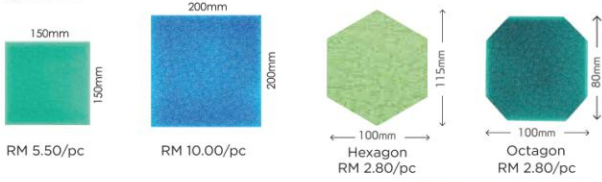

Sheet size : 300x300x5mm
Size/pc : 48x48mm
Pcs/ctn : 11 pcs
Pcs/m² : 11 Sheet
Price : RM 16.00/sheet
*Setting Paper Faced

*All Price - excluding GST

* All illustration and pictures shown here are artist impression only, while every reasonable effort has been made to provide accurate information.

Lampang tile

Other size

Single size :

Mix size (Single Colour) :

Mix size (Random mix colour)

All item price : RM 22.00 / Sheet
Setting : Paper faced

Insert tile

Lampang tile