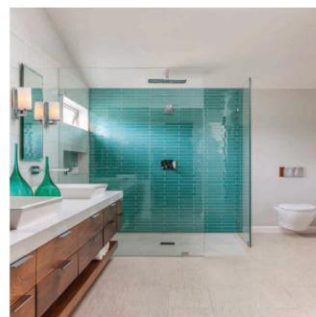

Insert tile