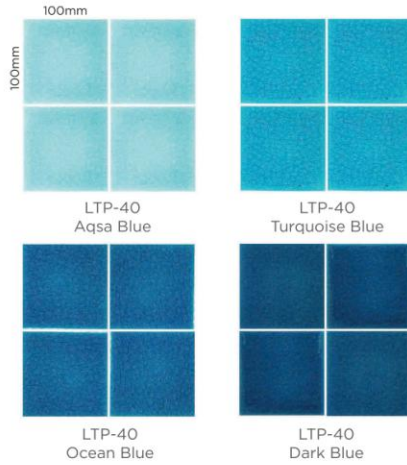

Size/pc : 100x100x10mm
 Pcs/m² : 100 pcs
 Pcs/ctn : 60 pcs
 Price : RM 2.50/pc

Price - excluding GST

Lampang tile

Ancient Cracked

Handmade Series

Lampang Tile (Thailand) are handmade using age old techniques to create a two-tone / shading effect. Each individual piece are unique in colour and tones.

Size/pc : 100x100x10mm
 Pcs/m² : 100 pcs
 Pcs/ctn : 100 pcs
 Price : RM 2.50/pc

Lampang Mosaic

Ocean Alike

Premium Mosaic Series

Lampang Tile (Malaysia) produced in 50x50mm

LT-20 Aqsa Blue	LT-20 Turquoise Blue	LT-20 Ocean Blue	LT-20 Dark Blue	LT-20 Celadon Blue
LT-20 White	LT-20 Summer Green	LT-20 Turquoise Green	LT-20 Celadon Light Green	LT-20 Celadon Dark Green
LT-20 Cream	LT-20 Golden Yellow	LT-20 Brown	LT-20 Grey	LT-20 Medium Black
			Sheet size : 300x300x5mm Size/pc : 50x50mm Pcs/ctn : 11 pcs Pcs/m ² : 10 Sheet Price : RM 20.00/sheet *Setting Paper Faced	
LT-20 Black		Zoom in		

Lampang Tile

The appearance of being crack effect fortifies the natural look of Lampang Tiles.

100mm					
	XFB100042 Navy Blue	XFB100001 Coral Blue	XFB100016 Marine Blue	XFB100031 Atlantic Blue	
	XFB100041 Coral Green	XFB100040 Pacific Green	XFB100014 Dolphin Grey	XFB100003 Pearl White	