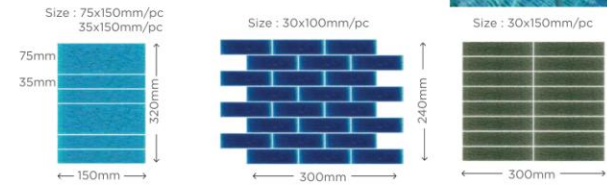

Sheet size : 300x300x5mm
Size/pc : 48x48mm
Pcs/ctn : 11 pcs
Pcs/m² : 11 Sheet
Price : RM 16.00/sheet
*Setting Paper Faced

*All Price - excluding GST

* All illustration and pictures shown here are artist impression only, while every reasonable effort has been made to provide accurate information.

Lampang tile

Other size

Single size :

Mix size (Single Colour) :

Mix size (Random mix colour)

All item price : RM 22.00 / Sheet
Setting : Paper faced

Insert tile

Lampang tile