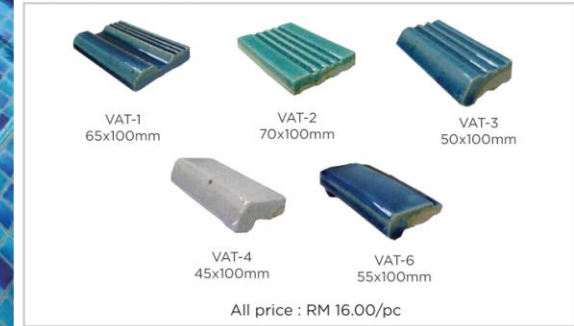

Made in Thailand