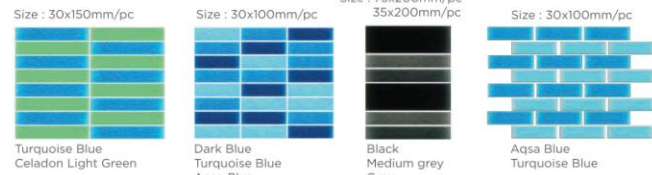

Lampang tile

Other size

Single size :

Mix size (Single Colour) :

Mix size (Random mix colour)

All item price : RM 22.00 / Sheet
Setting : Paper faced

Insert tile

Lampang tile