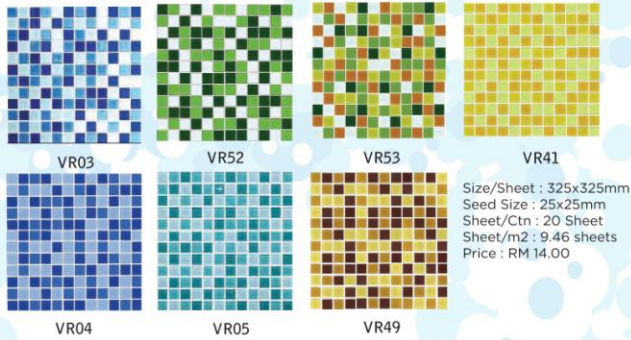

Vitro Random Mix

Classy Design

Vitro mosaics are the popular choice for swimming pools, spas and water features. Vitro offers a wide colour choice and textures, in making a unique setting for your pool.

Size/Sheet : 325x325mm
Seed Size : 25x25mm
Sheet/Ctn : 20 Sheet
Sheet/m² : 9.46 sheets
Price : RM 14.00

Mural Design

JNJ Mosaic

Mural Design swimming pools stands out as an architectural element harmonizing the entire effect of the space.