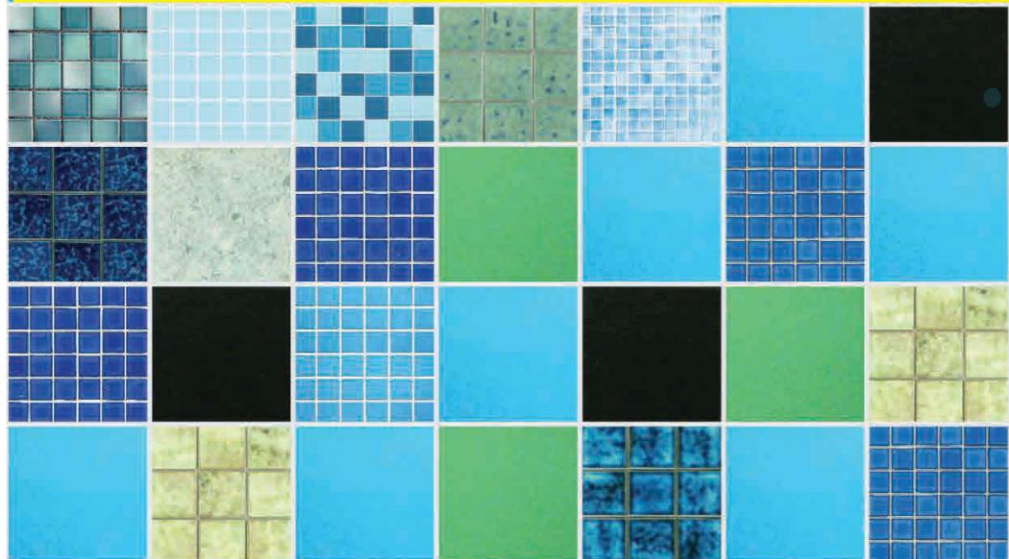

10-17

Vol.4

POOL TILE

- VITRO STONE
- VITRO MOSAIC
- CLASSIC SERIES
- JNJ MURAL
- GLAZED CERAMIC
- FUJIMI
- OLYMPIC TILE
- SUKABUMI
- STEPNOSE

Vitro Random Mix

Classy Design

Vitro mosaics are the popular choice for swimming pools, spas and water features. Vitro offers a wide colour choice and textures, in making a unique setting for your pool.