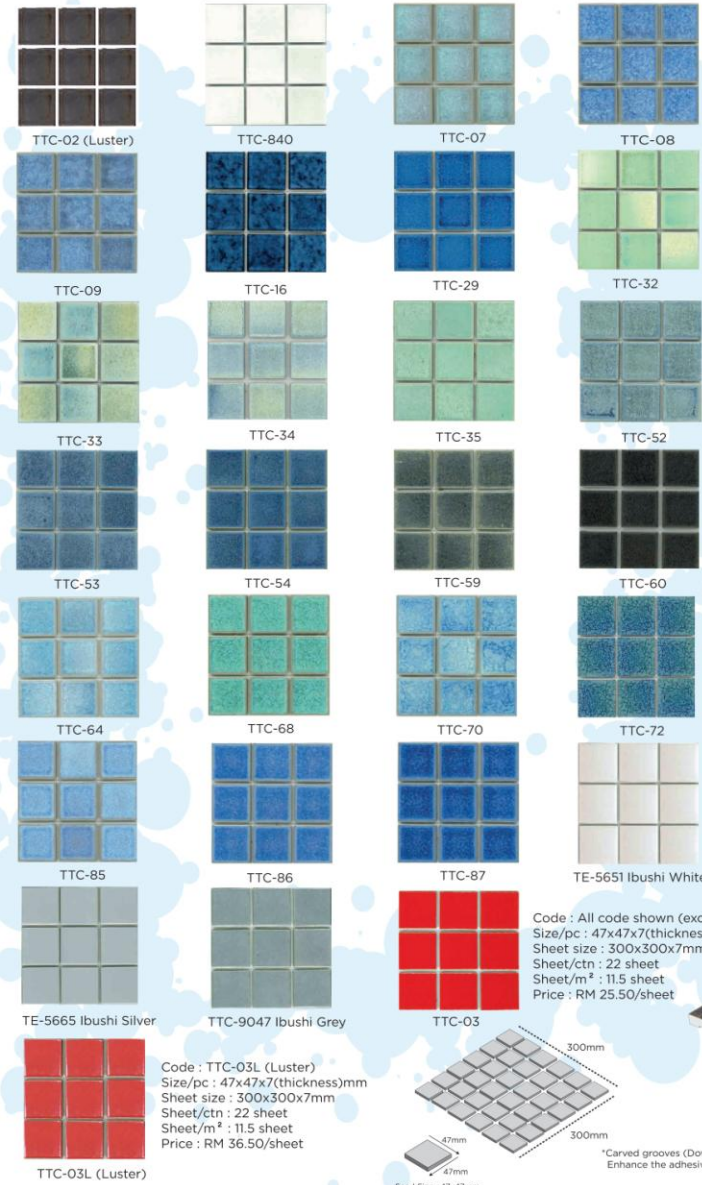

Single Colour Ready Stock

Code : All code shown (exc : TTC-03L)
Size/pc : 47x47x7(thickness)mm
Sheet size : 300x300x7mm
Sheet/ctn : 22 sheet
Sheet/m² : 11.5 sheet
Price : RM 25.50/sheet

Code : TTC-03L (Luster)
Size/pc : 47x47x7(thickness)mm
Sheet size : 300x300x7mm
Sheet/ctn : 22 sheet
Sheet/m² : 11.5 sheet
Price : RM 36.50/sheet

Seed Size : 47x47mm