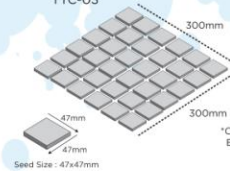

Code : All code shown (exc : TTC-03L)
Size/pc : 47x47x7(thickness)mm
Sheet size : 300x300x7mm
Sheet/ctn : 22 sheet
Sheet/m² : 11.5 sheet
Price : RM 25.50/sheet

Code : TTC-03L (Luster)
Size/pc : 47x47x7(thickness)mm
Sheet size : 300x300x7mm
Sheet/ctn : 22 sheet
Sheet/m² : 11.5 sheet
Price : RM 36.50/sheet