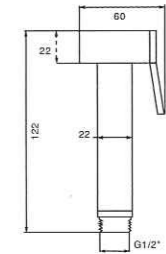

SR- 9212
MATERIAL:STAINLESS STEEL
WEIGHT:122G
WORKING PRESSURE:0.1MPA~1.0MPA