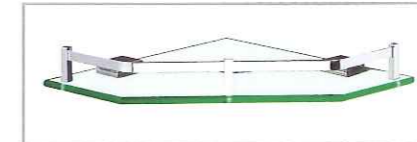

BASKET # 07
320mmx230mm

SA-402
CORNER GLASS SHELF
250mmx250mm