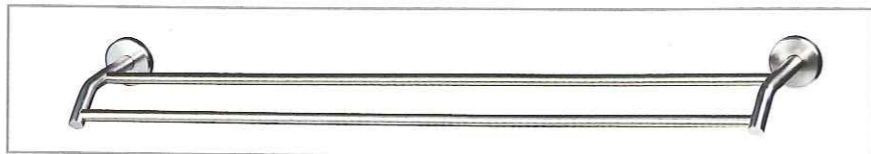

SA-403
GLASS SHELF
L450mmxW130mm

SA-433
DOUBLE GLASS SHELF
L450mmxW130mmxH310mm

SA-355
S/STEEL DOUBLE CORNER
BASKET WITH HOOK
L:250mmxH435mm

SA- 291
FOLDABLE TOWEL RACK-600mm

SA- 290
FOLDABLE TOWEL RACK-700mm

SA- 222
DOUBLE TOWEL BAR-800mm

SA- 200
GRAB BAR-360mm

SA- 221
DOUBLE TOWEL BAR-700mm

SA- 201
GRAB BAR-450mm

ROBE HOOK

ROBE HOOK

SR- 108
FLOOR DRAIN 150mmx150mm

SR- 106
FLOOR DRAIN 150mmx150mm