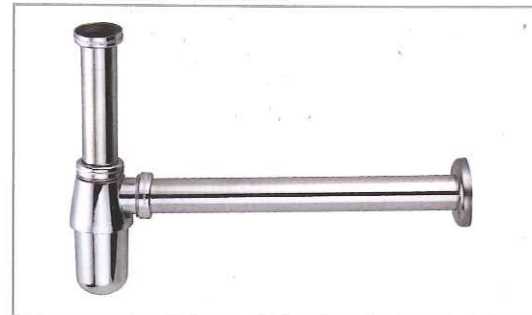

SA-620
SINGLE SOAP
DISPENSER & S/STEEL
COVER(SILVER)

SA-610
SINGLE SOAP
DISPENSER & S/STEEL
COVER(BLACK)

SR-028
POP UP WASTE

SR-029
POP UP WASTE
& OVERFLOW

SA-505
S/STEEL PAPER HOLDER
WITH LID

SA-506
S/STEEL PAPER HOLDER
WITH LID & ASHTRAY

SR-101
BOTTLE TRAP

SA-A-5
CEILING ARM-10"
(STAINLESS STEEL)

SA-A-1
SHOWER ARM-16"
(STAINLESS STEEL)

SA-A-2
SHOWER ARM-16"
(STAINLESS STEEL)

SA-4(S)
SHOWER HOSE 1.5M
(SQUARE DESIGN)

SA-4(G)
SHOWER HOSE 1.5M
(SQUARE DESIGN)