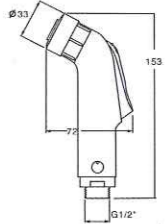

SR- 9207
MATERIAL:ABS
WEIGHT:79G
WORKING PRESSURE:0.1MPA~1.0MPA