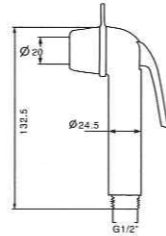

BATHROOM FURNITURE

SNY 235
 MAIN CABINET
 SIZE: 800mmx470mmx550mm
 BATHROOM MIRROR
 780mmx700mm

SNY 626
 MAIN CABINET
 SIZE: 820mmx460mmx560mm
 BATHROOM MIRROR
 780mmx700mm

SNY 259
 MAIN CABINET
 SIZE: 620mmx465mmx490mm
 BATHROOM MIRROR
 560mmx700mm
 SHELF
 250mmx120mm

SNY 817
 MAIN CABINET
 SIZE: 1100mmx480mmx520mm
 BATHROOM MIRROR
 720mmx930mm

SNY 1323
 MAIN CABINET
 SIZE: 750mmx460mmx500mm
 BATHROOM MIRROR
 750mmx600mm

superino™
 spain design

HAND BIDET

SR- 9201
 MATERIAL:ABS
 WEIGHT:73G
 WORKING PRESSURE:0.1MPA~1.0MPA

SR- 9202
 MATERIAL:ABS
 WEIGHT:81G
 WORKING PRESSURE:0.1MPA~1.0MPA

SR- 9203
 MATERIAL:ABS
 WEIGHT:96G
 WORKING PRESSURE:0.1MPA~1.0MPA

SR- 9204
 MATERIAL:ABS
 WEIGHT:65G
 WORKING PRESSURE:0.1MPA~1.0MPA

SR- 9205
 MATERIAL:ABS
 WEIGHT:65G
 WORKING PRESSURE:0.1MPA~1.0MPA