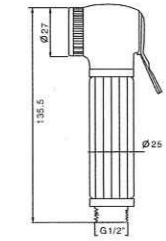

SR- 9211
MATERIAL:BRASS
WEIGHT:303G
WORKING PRESSURE:0.1MPA~1.0MPA