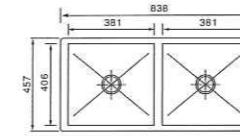

SNY 817
 MAIN CABINET
 SIZE: 1100mmx480mmx520mm
 BATHROOM MIRROR
 720mmx930mm

SNY 1323
 MAIN CABINET
 SIZE: 750mmx460mmx500mm
 BATHROOM MIRROR
 750mmx600mm

superino™
 spain design

HAND BIDET

SR- 9201
 MATERIAL:ABS
 WEIGHT:73G
 WORKING PRESSURE:0.1MPA~1.0MPA

SR- 9211
 MATERIAL:BRASS
 WEIGHT:303G
 WORKING PRESSURE:0.1MPA~1.0MPA

SR- 9212
 MATERIAL:STAINLESS STEEL
 WEIGHT:122G
 WORKING PRESSURE:0.1MPA~1.0MPA

STAINLESS STEEL

D:991x457x228 BID:356x406x228 BID:178x406x152

SK39946 TWO & A HALF BOWL(304)

UNDER MOUNT

D:584x457x255
BID:533x406x255

A5-2 SINGLE BOWL(304)

D:838x457x255
BID:381x406x255

A1 DOUBLE BOWL(304)

D:588x461x228
BID:533x406x228

SK35846 SINGLE BOWL(304)

D:965x457x228
BID:533x406x228
BID:356x406x228

SK39746 DOUBLE BOWL(304)

TOP MOUNT

D:680x430x215
BID:606x356x203

36944 SINGLE BOWL(304)

D:816x425x203
BID:405x355x190
BID:305x355x178

38143AT DOUBLE BOWL(304)

D:820x450x203
BID:420x390x190
BID:310x340x165