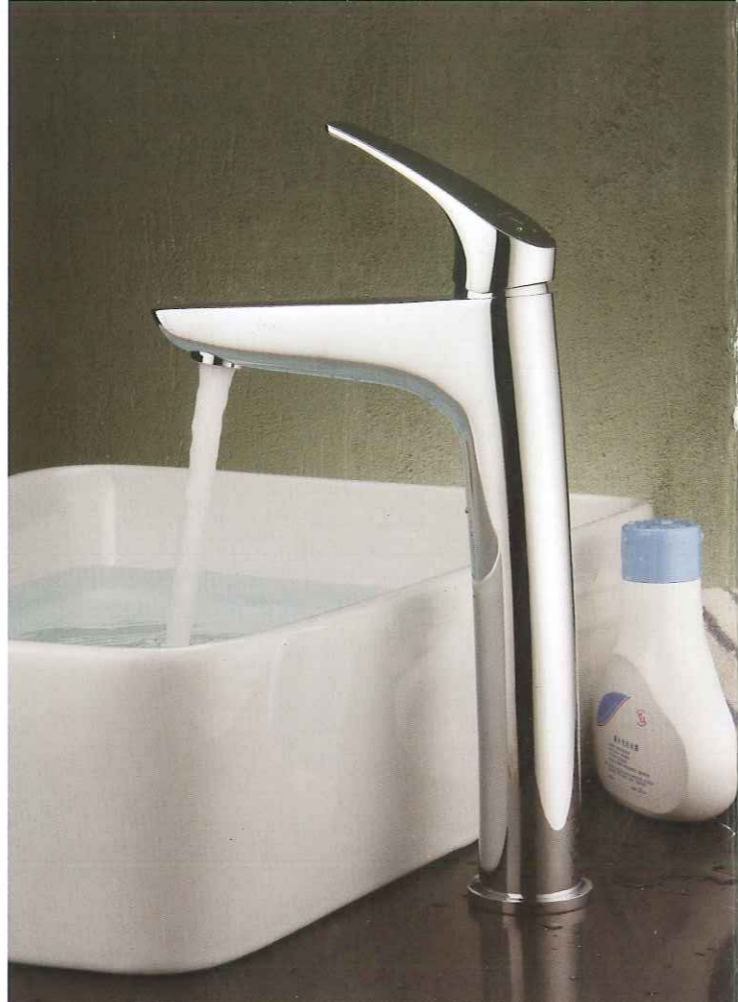

superino™
spain design

SANITARY WARE

Life Simplified

superino™
spain design

CANYON SERIES

Life Simplified

SR- 4160
SINGLE LEVER KITCHEN
PILLAR SINK MIXER

SR- 8160
SINGLE LEVER KITCHEN
PILLAR SINK TAP (COLD)

SR- 7161
SINGLE LEVER BASIN TAP
(COLD)

SR- 4161
SINGLE LEVER BASIN MIXER

SR- 4162
SINGLE LEVER TOWER BASIN
MIXER

SR- 7162
SINGLE LEVER TOWER BASIN
TAP (COLD)

SR- 963
EXPOSED SINGLE LEVER SHOWER
POST WITH RISE PIPE

SR- 962
EXPOSED SINGLE LEVER SHOWER POST

SR- 460
CONCEALED SHOWER MIXER

SR- 461
CONCEALED SHOWER MIXER WITH
DIVERTER

SR- 61
DELIVERY SPOUT WITH VALVE
(TWO WAY FUNCTION)

SR- 462
SINGLE LEVER SHOWER MIXER

SR- 463
SINGLE LEVER BATH & SHOWER MIXER