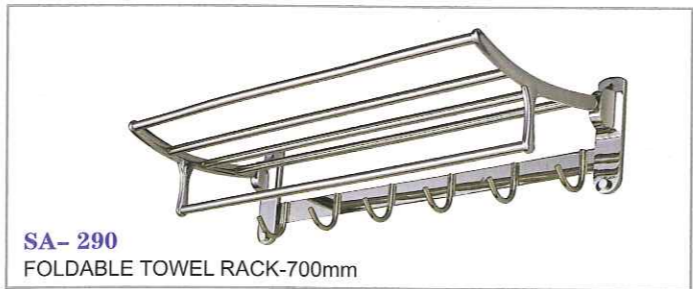

SA-403
GLASS SHELF
L450mmxW130mm

SA-433
DOUBLE GLASS SHELF
L450mmxW130mmxH310mm

SA-355
S/STEEL DOUBLE CORNER
BASKET WITH HOOK
L:250mmxH435mm

SA- 291
FOLDABLE TOWEL RACK-600mm

SA- 290
FOLDABLE TOWEL RACK-700mm

SA- 222
DOUBLE TOWEL BAR-800mm

SA- 200
GRAB BAR-360mm

SA- 221
DOUBLE TOWEL BAR-700mm

SA- 201
GRAB BAR-450mm

ROBE HOOK

ROBE HOOK

SR- 108
FLOOR DRAIN 150mmx150mm

SR- 106
FLOOR DRAIN 150mmx150mm