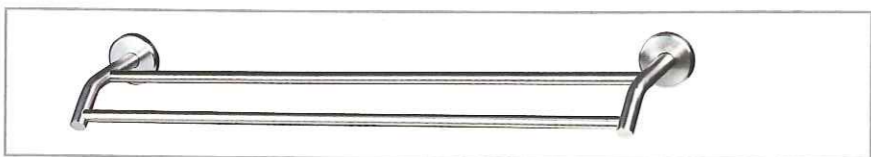

SA- 221
DOUBLE TOWEL BAR-700mm