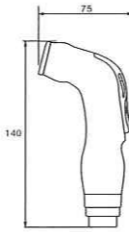

BATHROOM FURNITURE

SNY 235
 MAIN CABINET
 SIZE: 800mmx470mmx550mm
 BATHROOM MIRROR
 780mmx700mm

SNY 626
 MAIN CABINET
 SIZE: 820mmx460mmx560mm
 BATHROOM MIRROR
 780mmx700mm

SNY 259
 MAIN CABINET
 SIZE: 620mmx465mmx490mm
 BATHROOM MIRROR
 560mmx700mm
 SHELF
 250mmx120mm

SNY 817
 MAIN CABINET
 SIZE: 1100mmx480mmx520mm
 BATHROOM MIRROR
 720mmx930mm

SNY 1323
 MAIN CABINET
 SIZE: 750mmx460mmx500mm
 BATHROOM MIRROR
 750mmx600mm

superino™
 spain design

HAND BIDET

SR- 9201
 MATERIAL:ABS
 WEIGHT:73G
 WORKING PRESSURE:0.1MPA~1.0MPA

SR- 9202
 MATERIAL:ABS
 WEIGHT:81G
 WORKING PRESSURE:0.1MPA~1.0MPA

SR- 9203
 MATERIAL:ABS
 WEIGHT:96G
 WORKING PRESSURE:0.1MPA~1.0MPA

SR- 9204
 MATERIAL:ABS
 WEIGHT:65G
 WORKING PRESSURE:0.1MPA~1.0MPA

SR- 9205
 MATERIAL:ABS
 WEIGHT:65G
 WORKING PRESSURE:0.1MPA~1.0MPA

SR- 9206
 MATERIAL:ABS
 WEIGHT:94G
 WORKING PRESSURE:0.1MPA~1.0MPA

SR- 9207
 MATERIAL:ABS
 WEIGHT:79G
 WORKING PRESSURE:0.1MPA~1.0MPA

SR- 9210
 MATERIAL:BRASS
 WEIGHT:291G
 WORKING PRESSURE:0.1MPA~1.0MPA