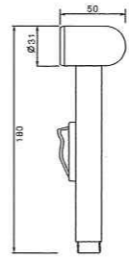

BATHROOM FURNITURE

SNY 235
 MAIN CABINET
 SIZE: 800mmx470mmx550mm
 BATHROOM MIRROR
 780mmx700mm

SNY 626
 MAIN CABINET
 SIZE: 820mmx460mmx560mm
 BATHROOM MIRROR
 780mmx700mm

SNY 259
 MAIN CABINET
 SIZE: 620mmx465mmx490mm
 BATHROOM MIRROR
 560mmx700mm
 SHELF
 250mmx120mm

SNY 817
 MAIN CABINET
 SIZE: 1100mmx480mmx520mm
 BATHROOM MIRROR
 720mmx930mm

SNY 1323
 MAIN CABINET
 SIZE: 750mmx460mmx500mm
 BATHROOM MIRROR
 750mmx600mm

superino™
 spain design

HAND BIDET

SR- 9201
 MATERIAL:ABS
 WEIGHT:73G
 WORKING PRESSURE:0.1MPA~1.0MPA

SR- 9202
 MATERIAL:ABS
 WEIGHT:81G
 WORKING PRESSURE:0.1MPA~1.0MPA

SR- 9203
 MATERIAL:ABS
 WEIGHT:96G
 WORKING PRESSURE:0.1MPA~1.0MPA

SR- 9204
 MATERIAL:ABS
 WEIGHT:65G
 WORKING PRESSURE:0.1MPA~1.0MPA

SR- 9205
 MATERIAL:ABS
 WEIGHT:65G
 WORKING PRESSURE:0.1MPA~1.0MPA

SR- 9206
 MATERIAL:ABS
 WEIGHT:94G
 WORKING PRESSURE:0.1MPA~1.0MPA

SR- 9207
 MATERIAL:ABS
 WEIGHT:79G
 WORKING PRESSURE:0.1MPA~1.0MPA

SR- 9210
 MATERIAL:BRASS
 WEIGHT:291G
 WORKING PRESSURE:0.1MPA~1.0MPA