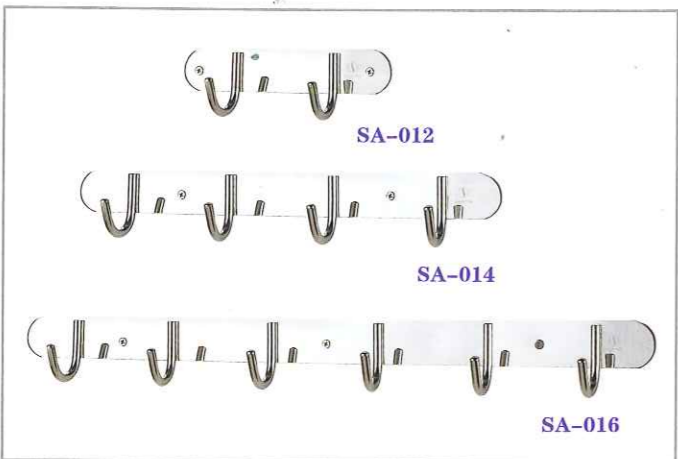

SA- 222
DOUBLE TOWEL BAR-800mm

SA- 200
GRAB BAR-360mm

SA- 221
DOUBLE TOWEL BAR-700mm

SA- 201
GRAB BAR-450mm

ROBE HOOK

ROBE HOOK

SR- 108
FLOOR DRAIN 150mmx150mm

SR- 106
FLOOR DRAIN 150mmx150mm