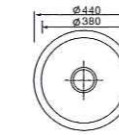

TOP MOUNT

D:440x178
BID:380x178

430 SINGLE BOWL(202)