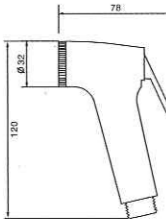

SR- 9210
MATERIAL:BRASS
WEIGHT:291G
WORKING PRESSURE:0.1MPA~1.0MPA