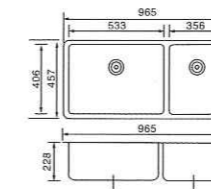

SNY 817
 MAIN CABINET
 SIZE: 1100mmx480mmx520mm
 BATHROOM MIRROR
 720mmx930mm

SNY 1323
 MAIN CABINET
 SIZE: 750mmx460mmx500mm
 BATHROOM MIRROR
 750mmx600mm

superino™
 spain design

HAND BIDET

SR- 9201
 MATERIAL:ABS
 WEIGHT:73G
 WORKING PRESSURE:0.1MPA~1.0MPA

SR- 9211
 MATERIAL:BRASS
 WEIGHT:303G
 WORKING PRESSURE:0.1MPA~1.0MPA

SR- 9212
 MATERIAL:STAINLESS STEEL
 WEIGHT:122G
 WORKING PRESSURE:0.1MPA~1.0MPA

STAINLESS STEEL

D:991x457x228 BID:356x406x228 BID:178x406x152

SK39946 TWO & A HALF BOWL(304)

UNDER MOUNT

D:584x457x255
BID:533x406x255

A5-2 SINGLE BOWL(304)

D:838x457x255
BID:381x406x255

A1 DOUBLE BOWL(304)

D:588x461x228
BID:533x406x228

SK35846 SINGLE BOWL(304)

D:965x457x228
BID:533x406x228
BID:356x406x228

SK39746 DOUBLE BOWL(304)

TOP MOUNT

D:680x430x215
BID:606x356x203

36944 SINGLE BOWL(304)

D:816x425x203
BID:405x355x190
BID:305x355x178

38143AT DOUBLE BOWL(304)

D:820x450x203
BID:420x390x190
BID:310x340x165