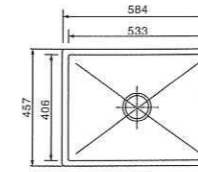

SNY 817
 MAIN CABINET
 SIZE: 1100mmx480mmx520mm
 BATHROOM MIRROR
 720mmx930mm

SNY 1323
 MAIN CABINET
 SIZE: 750mmx460mmx500mm
 BATHROOM MIRROR
 750mmx600mm

superino™
 spain design

HAND BIDET

SR- 9201
 MATERIAL:ABS
 WEIGHT:73G
 WORKING PRESSURE:0.1MPA~1.0MPA

SR- 9211
 MATERIAL:BRASS
 WEIGHT:303G
 WORKING PRESSURE:0.1MPA~1.0MPA

SR- 9212
 MATERIAL:STAINLESS STEEL
 WEIGHT:122G
 WORKING PRESSURE:0.1MPA~1.0MPA

STAINLESS STEEL

D:991x457x228 BID:356x406x228 BID:178x406x152

SK39946 TWO & A HALF BOWL(304)

UNDER MOUNT

D:584x457x255
BID:533x406x255

A5-2 SINGLE BOWL(304)

D:838x457x255
BID:381x406x255

A1 DOUBLE BOWL(304)

D:588x461x228
BID:533x406x228

SK35846 SINGLE BOWL(304)

D:965x457x228
BID:533x406x228
BID:356x406x228

SK39746 DOUBLE BOWL(304)

TOP MOUNT

D:680x430x215
BID:606x356x203

36944 SINGLE BOWL(304)

D:816x425x203
BID:405x355x190
BID:305x355x178

38143AT DOUBLE BOWL(304)

D:820x450x203
BID:420x390x190
BID:310x340x165