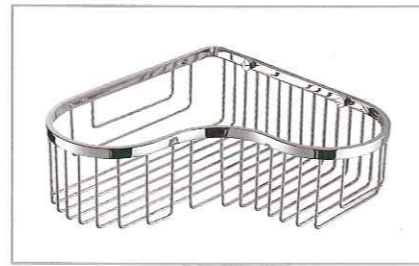

D:530x390x178
 BID:460x320x173

5339A SINGLE BOWL(202)

D:450x400x178
 BID:375x320x173

4540 SINGLE BOWL(202)

D:620x470x203
 BID:540x390x198

6247A SINGLE BOWL(202)

BASKET # 01
 320mmx280mm

BASKET # 02
 375mmx327mm

BASKET # 03
 385mmx365mm

BASKET # 07
 320mmx230mm

BASKET # 09
 365mmx325mm

BATHROOM FITTING SERIES

SA-421
S/STEEL RECTANGULAR
GLASS BASKET-15"

SA-401
S/STEEL CORNER
GLASS BASKET-10"

SA-351
S/STEEL CORNER BASKET-10"

SA-411
S/STEEL RECTANGULAR
GLASS SHELF-16"

SA-422
S/STEEL RECTANGULAR
GLASS BASKET-17"

SA-301
S/STEEL CORNER TRAY-9"

SA-303
S/STEEL RECTANGULAR BASKET -12"
S/STEEL RECTANGULAR BASKET -16"

SA-302
S/STEEL RECTANGULAR TRAY -14"