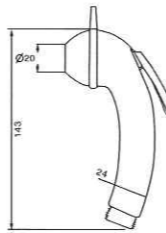

BATHROOM FURNITURE

SNY 235
 MAIN CABINET
 SIZE: 800mmx470mmx550mm
 BATHROOM MIRROR
 780mmx700mm

SNY 626
 MAIN CABINET
 SIZE: 820mmx460mmx560mm
 BATHROOM MIRROR
 780mmx700mm

SNY 259
 MAIN CABINET
 SIZE: 620mmx465mmx490mm
 BATHROOM MIRROR
 560mmx700mm
 SHELF
 250mmx120mm

SNY 817
 MAIN CABINET
 SIZE: 1100mmx480mmx520mm
 BATHROOM MIRROR
 720mmx930mm

SNY 1323
 MAIN CABINET
 SIZE: 750mmx460mmx500mm
 BATHROOM MIRROR
 750mmx600mm

superino™
 spain design

HAND BIDET

SR- 9201
 MATERIAL:ABS
 WEIGHT:73G
 WORKING PRESSURE:0.1MPA~1.0MPA

SR- 9202
 MATERIAL:ABS
 WEIGHT:81G
 WORKING PRESSURE:0.1MPA~1.0MPA

SR- 9203
 MATERIAL:ABS
 WEIGHT:96G
 WORKING PRESSURE:0.1MPA~1.0MPA

SR- 9204
 MATERIAL:ABS
 WEIGHT:65G
 WORKING PRESSURE:0.1MPA~1.0MPA

SR- 9205
 MATERIAL:ABS
 WEIGHT:65G
 WORKING PRESSURE:0.1MPA~1.0MPA