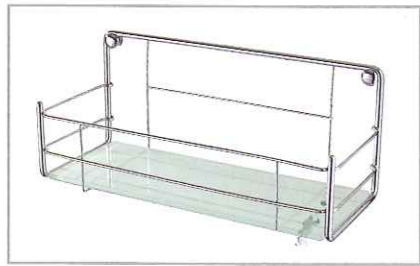

D:530x390x178
 BID:460x320x173

5339A SINGLE BOWL(202)

D:450x400x178
 BID:375x320x173

4540 SINGLE BOWL(202)

D:620x470x203
 BID:540x390x198

6247A SINGLE BOWL(202)

BASKET # 01
 320mmx280mm

BASKET # 02
 375mmx327mm

BASKET # 03
 385mmx365mm

BASKET # 07
 320mmx230mm

BASKET # 09
 365mmx325mm

BATHROOM FITTING SERIES

SA-421
S/STEEL RECTANGULAR
GLASS BASKET-15"

SA-401
S/STEEL CORNER
GLASS BASKET-10"

SA-351
S/STEEL CORNER BASKET-10"

SA-411
S/STEEL RECTANGULAR
GLASS SHELF-16"

SA-422
S/STEEL RECTANGULAR
GLASS BASKET-17"

SA-301
S/STEEL CORNER TRAY-9"

SA-303
S/STEEL RECTANGULAR BASKET -12"
S/STEEL RECTANGULAR BASKET -16"

SA-302
S/STEEL RECTANGULAR TRAY -14"