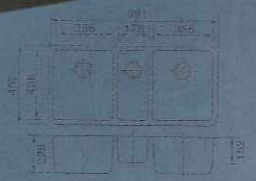

STAINLESS STEEL

D:991x457x228 BID:356x406x228 BID:178x406x152

SK39946 TWO & A HALF BOWL(304)