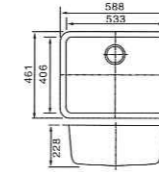

SNY 817
 MAIN CABINET
 SIZE: 1100mmx480mmx520mm
 BATHROOM MIRROR
 720mmx930mm

SNY 1323
 MAIN CABINET
 SIZE: 750mmx460mmx500mm
 BATHROOM MIRROR
 750mmx600mm

superino™
 spain design

HAND BIDET

SR- 9201
 MATERIAL:ABS
 WEIGHT:73G
 WORKING PRESSURE:0.1MPA~1.0MPA

SR- 9211
 MATERIAL:BRASS
 WEIGHT:303G
 WORKING PRESSURE:0.1MPA~1.0MPA

SR- 9212
 MATERIAL:STAINLESS STEEL
 WEIGHT:122G
 WORKING PRESSURE:0.1MPA~1.0MPA

STAINLESS STEEL

D:991x457x228 BID:356x406x228 BID:178x406x152

SK39946 TWO & A HALF BOWL(304)

UNDER MOUNT

D:584x457x255
BID:533x406x255

A5-2 SINGLE BOWL(304)

D:838x457x255
BID:381x406x255

A1 DOUBLE BOWL(304)

D:588x461x228
BID:533x406x228

SK35846 SINGLE BOWL(304)

D:965x457x228
BID:533x406x228
BID:356x406x228

SK39746 DOUBLE BOWL(304)

TOP MOUNT

D:680x430x215
BID:606x356x203

36944 SINGLE BOWL(304)

D:816x425x203
BID:405x355x190
BID:305x355x178

38143AT DOUBLE BOWL(304)

D:820x450x203
BID:420x390x190
BID:310x340x165