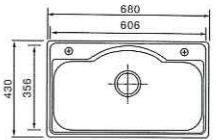

SR- 9211
 MATERIAL:BRASS
 WEIGHT:303G
 WORKING PRESSURE:0.1MPA~1.0MPA

SR- 9212
 MATERIAL:STAINLESS STEEL
 WEIGHT:122G
 WORKING PRESSURE:0.1MPA~1.0MPA

STAINLESS STEEL

D:991x457x228 BID:356x406x228 BID:178x406x152

SK39946 TWO & A HALF BOWL(304)

UNDER MOUNT

D:584x457x255
BID:533x406x255

A5-2 SINGLE BOWL(304)

D:838x457x255
BID:381x406x255

A1 DOUBLE BOWL(304)

D:588x461x228
BID:533x406x228

SK35846 SINGLE BOWL(304)

D:965x457x228
BID:533x406x228
BID:356x406x228

SK39746 DOUBLE BOWL(304)

TOP MOUNT

D:680x430x215
BID:606x356x203

36944 SINGLE BOWL(304)

D:816x425x203
BID:405x355x190
BID:305x355x178

38143AT DOUBLE BOWL(304)

D:820x450x203
BID:420x390x190
BID:310x340x165

SK38245H DOUBLE BOWL(304)

D:850x500x240
BID:370x420x220

SK38550S DOUBLE BOWL(304)

TOP MOUNT

D:816x425x230
 BID:405x355x230

8143DT SINGLE BOWL WITH DRAINER(202)

D:816x425x230
 BID:455x360x230
 BID:255x305x152