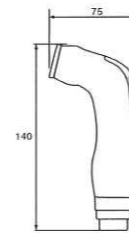

BATHROOM FURNITURE

SNY 235
 MAIN CABINET
 SIZE: 800mmx470mmx550mm
 BATHROOM MIRROR
 780mmx700mm

SNY 626
 MAIN CABINET
 SIZE: 820mmx460mmx560mm
 BATHROOM MIRROR
 780mmx700mm

SNY 259
 MAIN CABINET
 SIZE: 620mmx465mmx490mm
 BATHROOM MIRROR
 560mmx700mm
 SHELF
 250mmx120mm

SNY 817
 MAIN CABINET
 SIZE: 1100mmx480mmx520mm
 BATHROOM MIRROR
 720mmx930mm

SNY 1323
 MAIN CABINET
 SIZE: 750mmx460mmx500mm
 BATHROOM MIRROR
 750mmx600mm

superino™
 spain design

HAND BIDET

SR- 9201
 MATERIAL:ABS
 WEIGHT:73G
 WORKING PRESSURE:0.1MPA~1.0MPA

SR- 9202
 MATERIAL:ABS
 WEIGHT:81G
 WORKING PRESSURE:0.1MPA~1.0MPA

SR- 9203
 MATERIAL:ABS
 WEIGHT:96G
 WORKING PRESSURE:0.1MPA~1.0MPA

SR- 9204
 MATERIAL:ABS
 WEIGHT:65G
 WORKING PRESSURE:0.1MPA~1.0MPA

SR- 9205
 MATERIAL:ABS
 WEIGHT:65G
 WORKING PRESSURE:0.1MPA~1.0MPA

8143ET DOUBLE BOWL(202)

D:816x481x230
 BID:355x405x230

8148BT DOUBLE BOWL(202)

D:860x475x230
 BID:355x405x230
 BID:405x355x230

8647AT DOUBLE BOWL(202)

D:1050x480x230
 BID:355x405x230
 BID:205x285x140

10548AT TWO & A HALF BOWL(202)