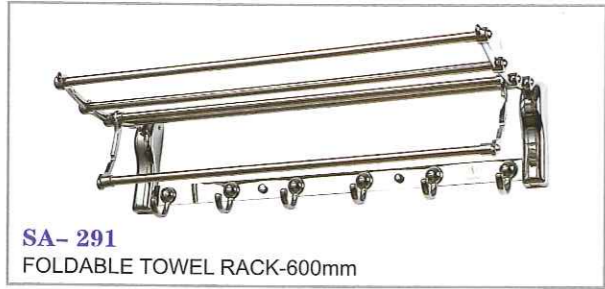

SA-377
S/STEEL DOUBLE RECTANGULAR
BASKET WITH HOOK
L:300mmxW120mmxH420mm

SA-402
CORNER GLASS SHELF
250mmx250mm

SA-412
DOUBLE CORNER GLASS SHELF
L250mmxH280mm

SA-366
S/STEEL DOUBLE CORNER
BASKET WITH HOOK
L240mmxH460mm

SA-403
GLASS SHELF
L450mmxW130mm

SA-433
DOUBLE GLASS SHELF
L450mmxW130mmxH310mm

SA-355
S/STEEL DOUBLE CORNER
BASKET WITH HOOK
L:250mmxH435mm

SA- 291
FOLDABLE TOWEL RACK-600mm

SA- 290
FOLDABLE TOWEL RACK-700mm