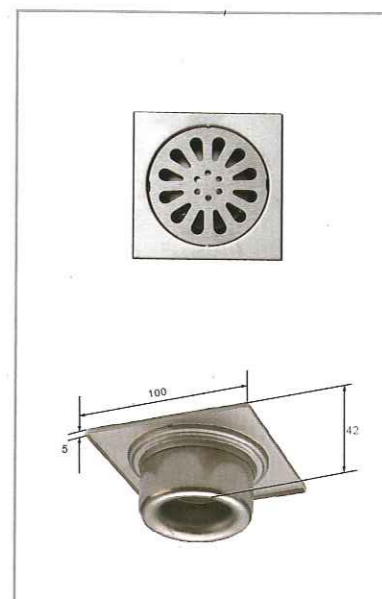

D:530x390x178
 BID:460x320x173

5339A SINGLE BOWL(202)

D:450x400x178
 BID:375x320x173

4540 SINGLE BOWL(202)

D:620x470x203
 BID:540x390x198

6247A SINGLE BOWL(202)

BASKET # 01
 320mmx280mm

BASKET # 02
 375mmx327mm

SA- 222
DOUBLE TOWEL BAR-800mm

SA- 200
GRAB BAR-360mm

SA- 221
DOUBLE TOWEL BAR-700mm

SA- 201
GRAB BAR-450mm

ROBE HOOK

ROBE HOOK

SR- 108
FLOOR DRAIN 150mmx150mm

SR- 106
FLOOR DRAIN 150mmx150mm