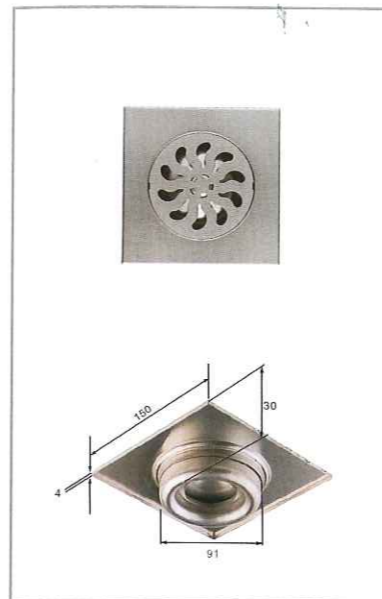

SA- 222
DOUBLE TOWEL BAR-800mm

SA- 200
GRAB BAR-360mm

SA- 221
DOUBLE TOWEL BAR-700mm

SA- 201
GRAB BAR-450mm

ROBE HOOK

ROBE HOOK

SR- 108
FLOOR DRAIN 150mmx150mm

SR- 106
FLOOR DRAIN 150mmx150mm