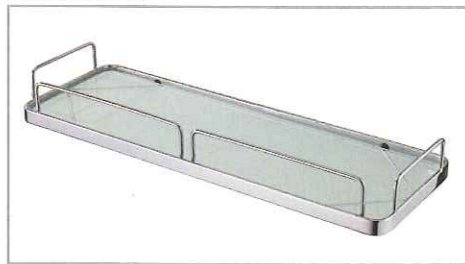

D:530x390x178
 BID:460x320x173

5339A SINGLE BOWL(202)

D:450x400x178
 BID:375x320x173

4540 SINGLE BOWL(202)

D:620x470x203
 BID:540x390x198

6247A SINGLE BOWL(202)

BASKET # 01
 320mmx280mm

BASKET # 02
 375mmx327mm

BASKET # 03
 385mmx365mm

BASKET # 07
 320mmx230mm

BASKET # 09
 365mmx325mm

BATHROOM FITTING SERIES

SA-421
S/STEEL RECTANGULAR
GLASS BASKET-15"

SA-401
S/STEEL CORNER
GLASS BASKET-10"

SA-351
S/STEEL CORNER BASKET-10"