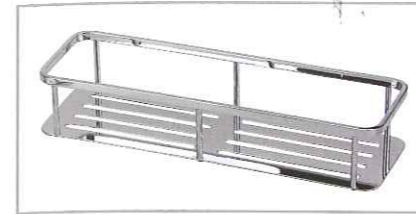

SA-303
S/STEEL RECTANGULAR BASKET -12"
S/STEEL RECTANGULAR BASKET -16"