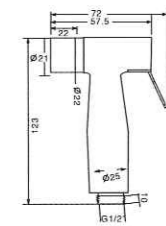

SNY 817
 MAIN CABINET
 SIZE: 1100mmx480mmx520mm
 BATHROOM MIRROR
 720mmx930mm

SNY 1323
 MAIN CABINET
 SIZE: 750mmx460mmx500mm
 BATHROOM MIRROR
 750mmx600mm

superino™
 spain design

HAND BIDET

SR- 9201
 MATERIAL:ABS
 WEIGHT:73G
 WORKING PRESSURE:0.1MPA~1.0MPA

SR- 9206
 MATERIAL:ABS
 WEIGHT:94G
 WORKING PRESSURE:0.1MPA~1.0MPA

SR- 9207
 MATERIAL:ABS
 WEIGHT:79G
 WORKING PRESSURE:0.1MPA~1.0MPA

SR- 9210
 MATERIAL:BRASS
 WEIGHT:291G
 WORKING PRESSURE:0.1MPA~1.0MPA

SR- 9211
 MATERIAL:BRASS
 WEIGHT:303G
 WORKING PRESSURE:0.1MPA~1.0MPA

SR- 9212
 MATERIAL:STAINLESS STEEL
 WEIGHT:122G
 WORKING PRESSURE:0.1MPA~1.0MPA

STAINLESS STEEL

D:991x457x228 BID:356x406x228 BID:178x406x152

SK39946 TWO & A HALF BOWL(304)

UNDER MOUNT

D:584x457x255
BID:533x406x255

A5-2 SINGLE BOWL(304)

D:838x457x255
BID:381x406x255

A1 DOUBLE BOWL(304)

D:588x461x228
BID:533x406x228

SK35846 SINGLE BOWL(304)