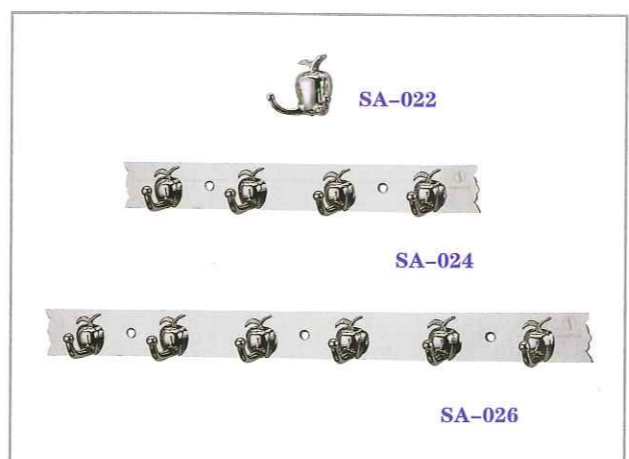

SA- 222
DOUBLE TOWEL BAR-800mm

SA- 200
GRAB BAR-360mm

SA- 221
DOUBLE TOWEL BAR-700mm

SA- 201
GRAB BAR-450mm

ROBE HOOK

ROBE HOOK

SR- 108
FLOOR DRAIN 150mmx150mm

SR- 106
FLOOR DRAIN 150mmx150mm