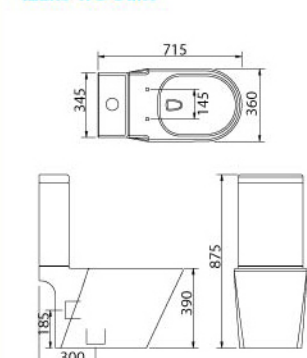

WC1033/LC5033
iLLite WC Suite