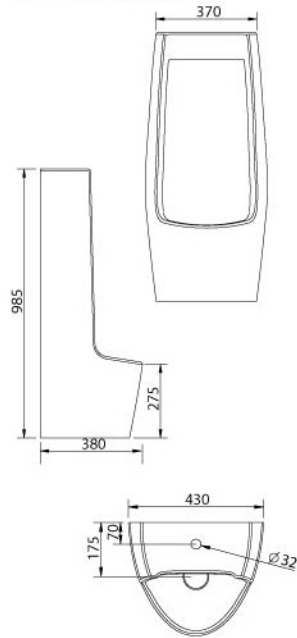

UB4008
Smectite Urinal Bowl