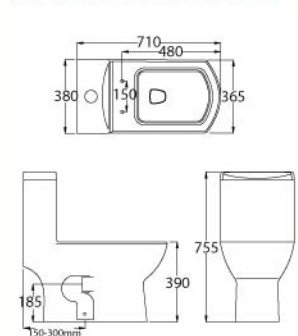

WC 1039
Valence Wash Down One Piece