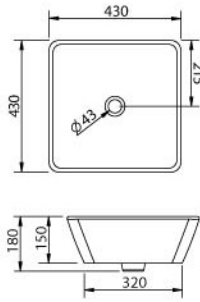

Counter Top / Table Top

WB2036
Dacite Basin