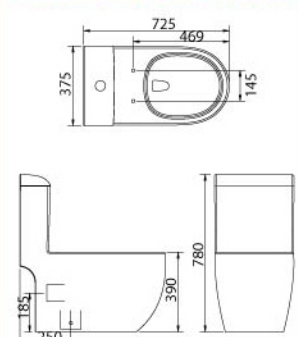

WC1030
Phonolite Wash Down One Piece