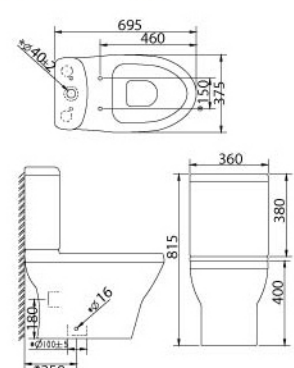

Close Couple WC

WC1019 / LC5019
Dickite WC Suite