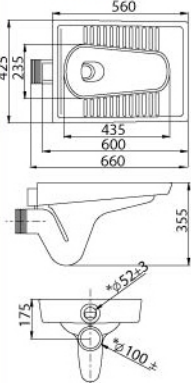

SQ7004P

Wall-Hung Wash Basin

Wall-Hung Wash Basin

Handicap and Clinical Basin

Counter Top / Table Top