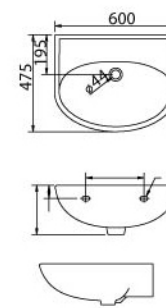

WB2051
Coboranes Basin