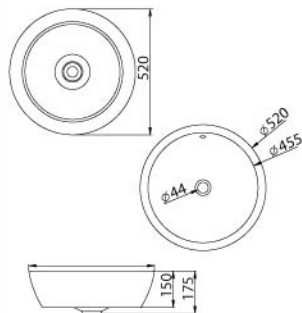

WB2052
Gitalin Basin

Counter Top / Table Top

WB2016
Olivine Basin

WB2018
Dipole Basin

WB2019
Cyto Basin

WB2020
Supra Basin

WB2024
Gallium Basin

WB2021
Spinel Basin