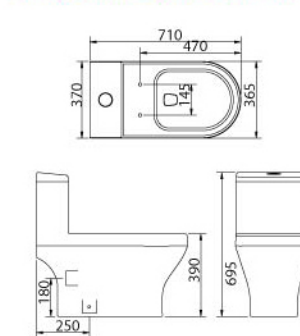

WC 1038
Entropy Wash Down One Piece