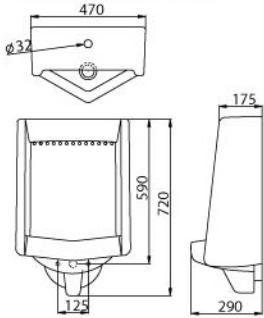

UB4003
Germanite Urinal Bowl