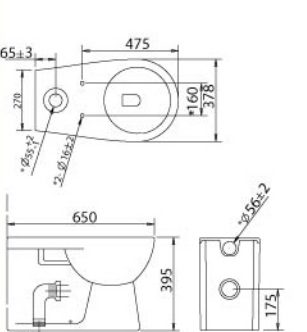

WC1013
Para WC