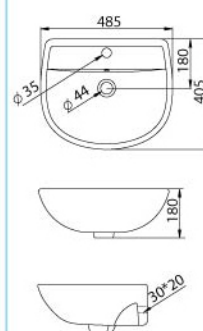

WB2023
Titanite Basin