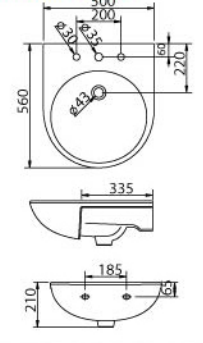

WB2035
Lutetium Basin