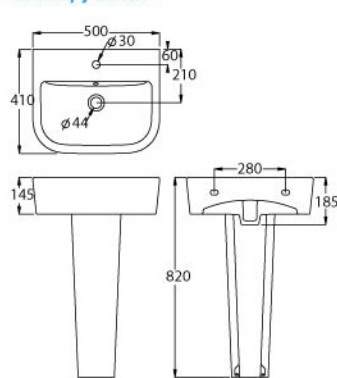

WB2043/BP3006
Enthalpy Basin