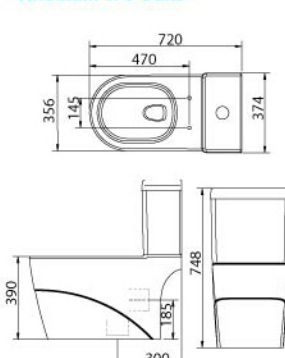

WC1026 / LC5026
Rhodium WC Suite