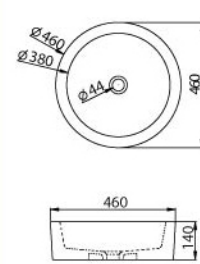

WB2018
Dipole Basin