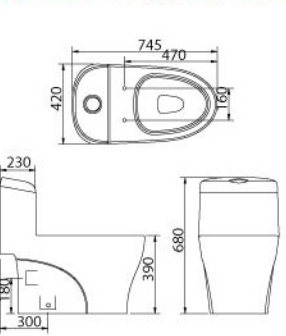

WC1041
Carnot Wash Down One Piece