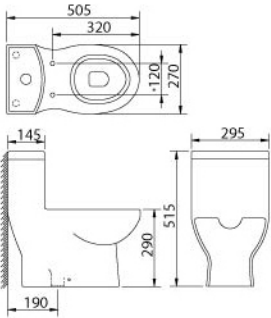

WC1021
Osmium WC