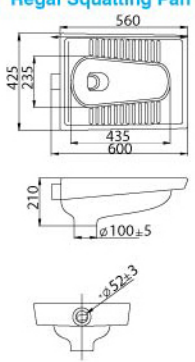

SQ7004
Regal Squatting Pan