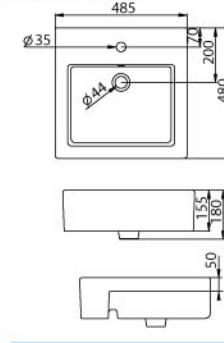

Semi Recessed Wash Basin

WB2030
Iridium Basin