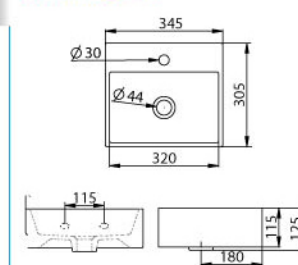

WB2027
Natalite Basin