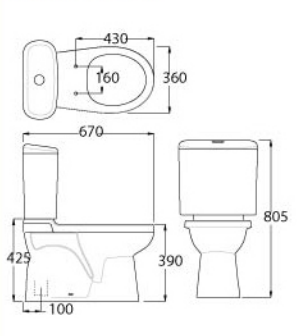

WC1036
Octet WC Suite