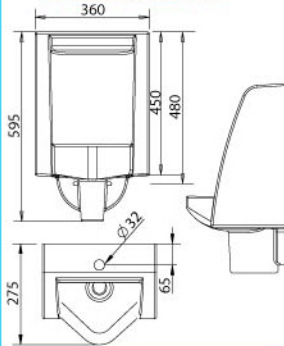

UB4006
Cratonic Urinal Bowl