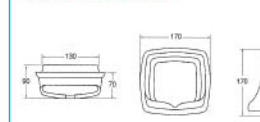

INNO ACC6001