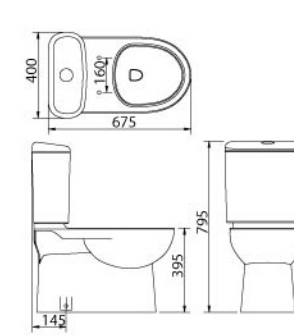

WC1031/LC5028
Syenite WC Suite