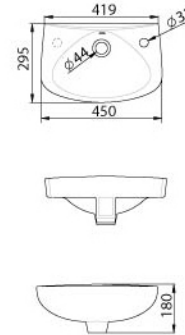

WB2031
Polonium Basin