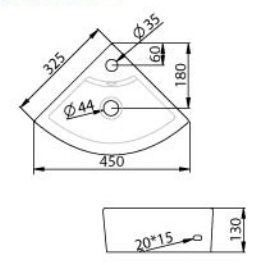

WB2026
Pyrope Basin