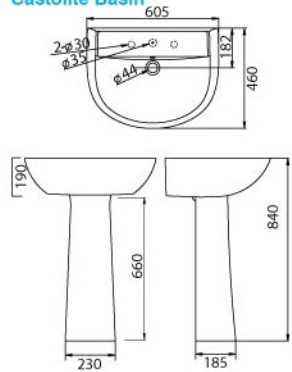

Wall-Hung Wash Basin

WB2022 / BP3005
Castolite Basin