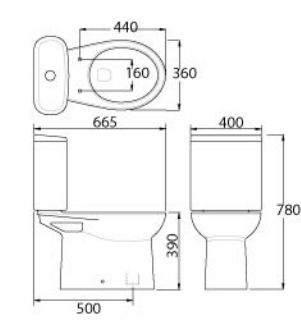

WC1035
Arene WC Suite