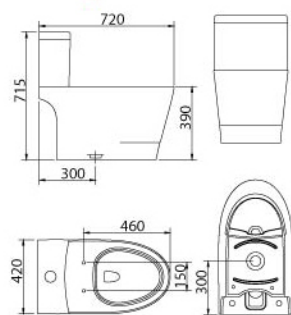

Real One-piece

WC1025
Petalite Siphon - Jet One Piece