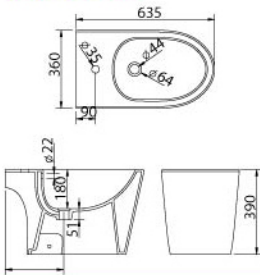

BD1029
Rhyolite Bidet