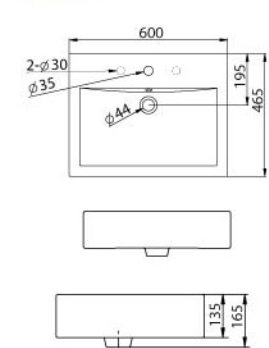

WB2020
Supra Basin