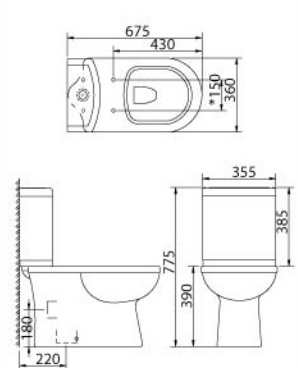

WC1016 / LC5016
Antara WC Suite