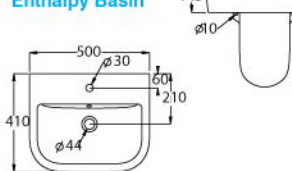

SQ7004P

SQ7004S

Wall-Hung Wash Basin

WB2022 / BP3005
Castolite Basin

WB2025 / BP3006
Samarium Basin

WB2043/BP3006
Enthalpy Basin

WB2043/BP3007
Enthalpy Basin

WB2049
Endothermic Basin