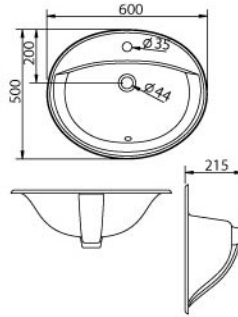

Counter Top / Table Top

WB2036
Dacite Basin

WB2037
Andesnite Basin

WB2039
Orbital Basin

WB2040
Chelate Basin

WB2041
Quanta Basin

WB2042
Quartz Basin

WB2045
Symbiosis Basin