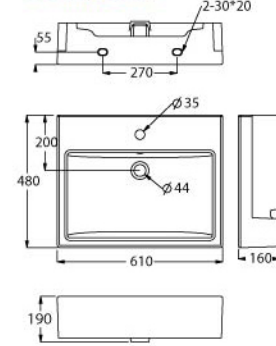

WB2038
Molarity Basin