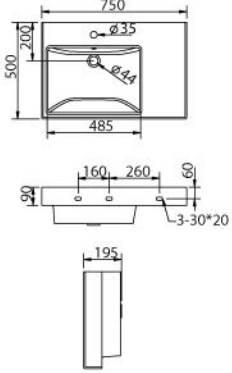

WB2040
Chelate Basin