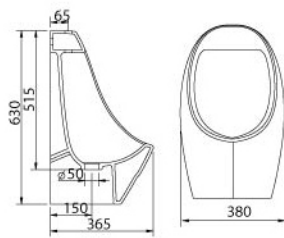

UB4009
Gaia Urinal Bowl