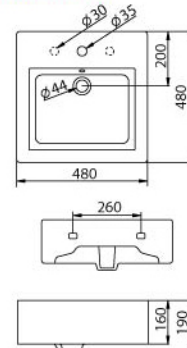

WB2024
Gallium Basin