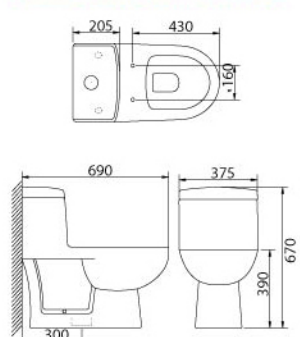

WC1018
Athena Wash Down One Piece