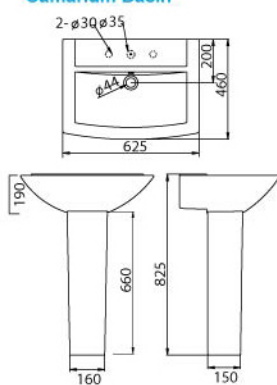

WB2025 / BP3006
Samarium Basin