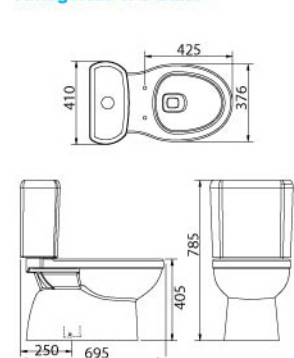

Close Couple WC

WC1028 / LC5028
Antogoride WC Suite