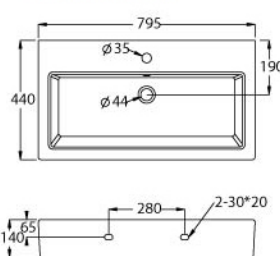

WB2048
Ekothermic Basin