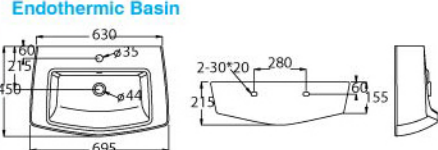

SQ7004P

SQ7004S

Wall-Hung Wash Basin

WB2022 / BP3005
Castolite Basin

WB2025 / BP3006
Samarium Basin

WB2043/BP3006
Enthalpy Basin

WB2043/BP3007
Enthalpy Basin

WB2049
Endothermic Basin