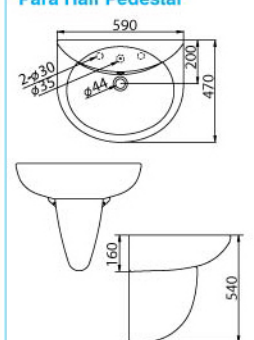

WB2014 / BP3004
Opal Basin &
Para Half Pedestal