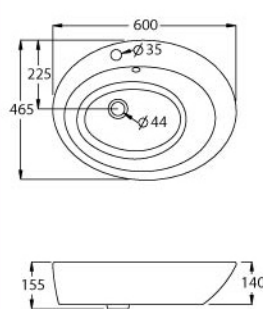

WB2047
Molecule Basin