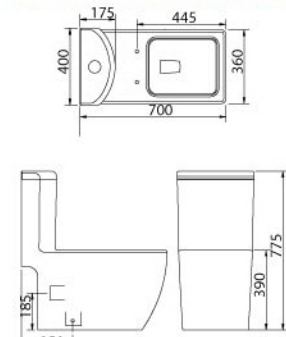

WC1032
Tonolite Wash Down One Piece