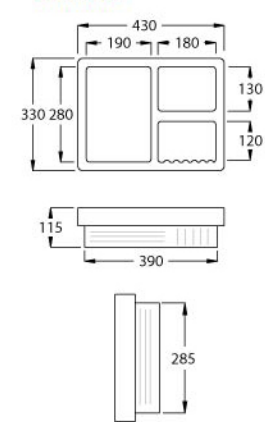

Toilet Accessories

ACC6016
Annulene