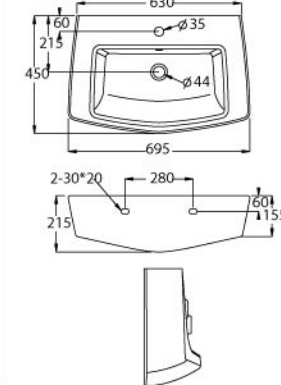

WB2050
Nitronium Basin