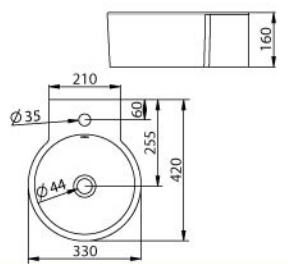

WB2029
Sodalite Basin