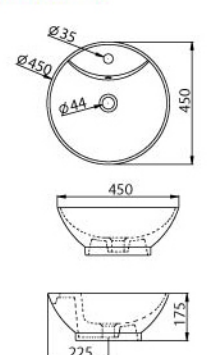

WB2021
Spinel Basin