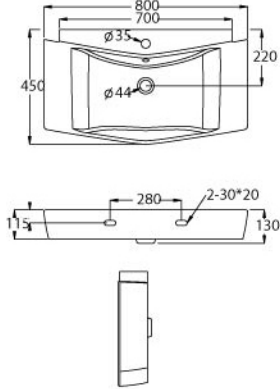

WB2045
Symbiosis Basin