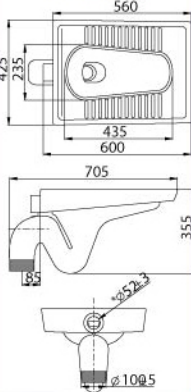

SQ7004S

Wall-Hung Wash Basin

Wall-Hung Wash Basin

Handicap and Clinical Basin

Counter Top / Table Top