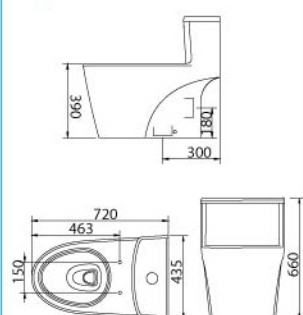

WC1023
Cryolite Wash Down One Piece