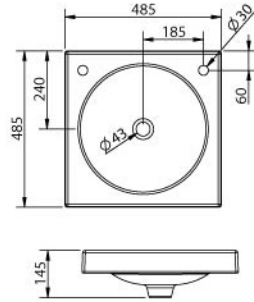

WB2037
Andesnite Basin