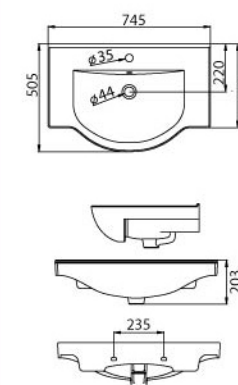

WB2032
Datolite Basin