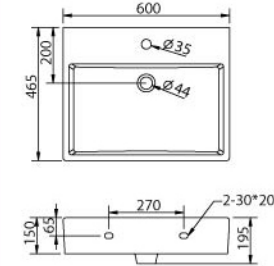

WB2042
Quartz Basin