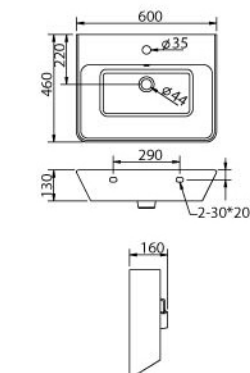

WB2041
Quanta Basin