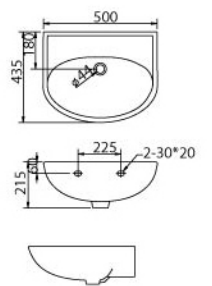

WB2052
Gitalin Basin