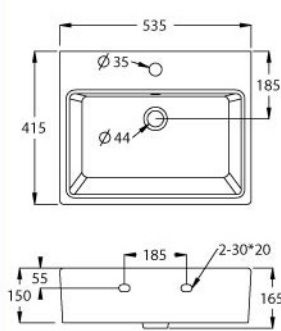

WB2046
Pulse Basin