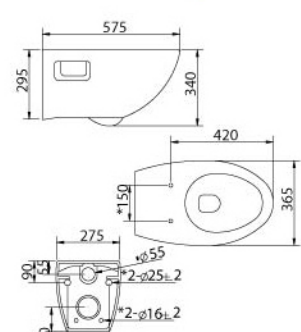

WC1020
Aroma Wall Hung WC