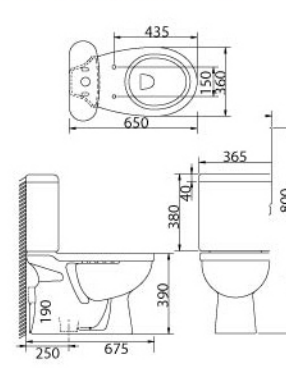

WC1009 / LC5019
MICA Andesite WC Suite