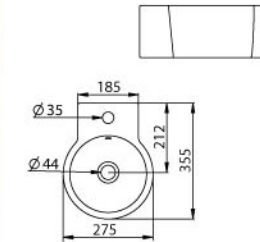

Designer Basin

WB2028
Siderite Basin