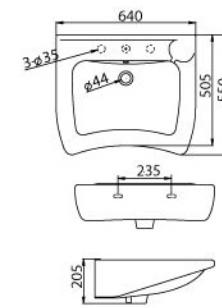

Handicap and Clinical Basin

WB2015
Chiral Basin