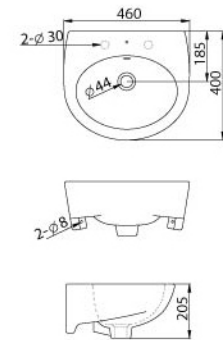

Wall-Hung Wash Basin

WB2010
Albite Basin