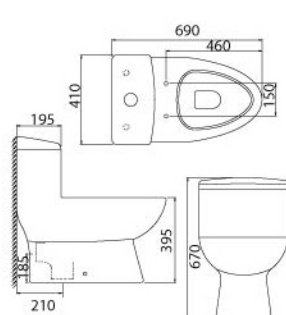

WC1015
Sericite Wash Down One Piece