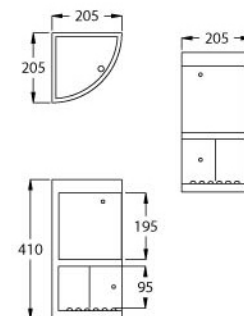

Penta ACC6017