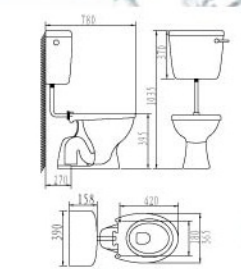

### CONCORD WC SUITE INNO-WC1002 & LC5002

- Close-Coupled Washdown Pedestal WC Suite
- 3/6 litre dual flush (DF) VC cistern (BIBO) or
  - 6 litre single flush (SF) VC cistern (BIBO)
  - INNO H/duty or M/duty toilet seat & cover
  - Concealed S trap only
  - Standard bottom outlet: 165mm recommended
  - Offset adjustable outlet: 100 ~ 200mm (optional)
  - WC pan connector (optional)
  - Available in all colours

### OSCAR WC SUITE INNO-WC1002 & LC5001

- Close-Coupled Washdown Pedestal WC suite
- 6 litre lever handle VC cistern (SISO) or
  - INNO H/duty or M/duty toilet seat & cover
  - Concealed S trap only
  - Standard bottom outlet: 165mm recommended
  - Offset adjustable outlet: 114 ~ 200mm (optional)
  - WC pan connector (optional)
  - Available in all colours

### INNO-WC1012 WITH PVC LEVEL HANDEL LINK SET CISTERN

- WC1012 Mid-Level Washdown Pedestal WC with Union Harmonic Cistern
- Union Harmonic - 6 litre SF lever handle (SISO) plastic cistern c/w
  - Medium duty toilet seat cover & link set
  - Concealed S trap only
  - Bottom outlet : 250mm + 20mm adjustable
  - Available in all colours