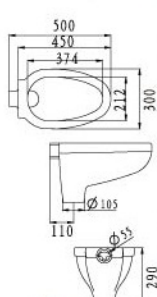

- Back Inlet Squatting Pan
- 6 litre high level cistern (optional)
  - Footrest (optional)
  - Loose S or P (optional)
  - Available in all colours

**REGAL  
SQ 7004 P**

- Back Inlet Squatting Pan with Integral P-Trap
- Integral Tread Plates
  - Flush Valve or High Level Cistern (Optional)
  - Available in S-Trap
  - L 560 x W 425 x H 355mm

- 165 x 165mm
- Semi recessed
- Available in all colours

**INNO ACC6013 PAPER HOLDER (screw to wall)**

- 179 x 124mm
- Available in all colours

**INNO ACC6003 SHELL SOAP DISH**

- 163 x 84mm
- Semi recessed
- Available in all colours