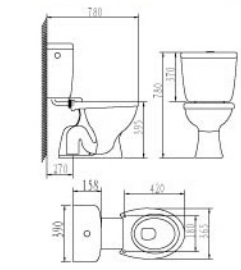

INNO WC1012 WITH PVC LINK SET CISTERN

1. WC1001 Mid-Level Washdown Pedestal WC with Union Twin / Union Advanz Cistern
2. Union Twin - 3/6 litre DF push button (SISO) or
   - Union Advanz - 6 litre SF push button (SISO) plastic cistern c/w
   - Medium duty toilet seat cover & link set
   - Concealed S trap only
   - Bottom outlet : 250mm + 20mm adjustable
   - Available in all colours