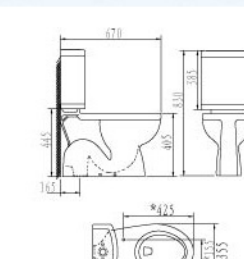

TROPICAL WC SUITE INNO-WC1002 & LC5016

1. Close-Coupled Washdown Pedestal WC Suite
2. 3/6 litre Dual Flush (DF) VC Cistern (BIBO) or
   - 6 litre single flush (SF) VC cistern (BIBO)
   - INNO H/duty or M/duty toilet seat & cover
   - Concealed S trap only
   - Standard bottom outlet: 165mm recommended
   - Offset adjustable outlet: 90 ~ 190mm (optional)
   - WC pan connector (optional)
   - Available in all colours