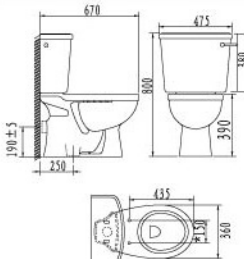

MICA WC SUITE INNO-WC1009 & LC5001

1. Close-Coupled Washdown Pedestal WC Suite
2. 6 litre lever handle VC cistern (SISO)
   - INNO H/Duty or M/Duty toilet seat & cover
   - Available in S/P trap
   - Standard bottom outlet : 250mm recommended
   - Offset adjustable outlet : 200 ~ 300mm (optional)
   - Standard horizontal outlet : 190mm - (P Trap)
   - WC pan connector (optional)
   - Available in all colours