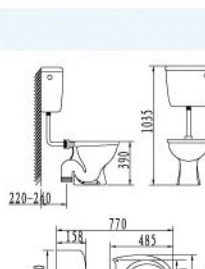

### UNION WC SUITE WITH PVC LINK SET CISTERN

- WC1001 Mid-Level Washdown Pedestal WC with Union Twin / Union Advanz Cistern
- Union Twin - 3/6 litre DF push button (SISO) or
  - Union Advanz - 6 litre SF push button (SISO) plastic cistern c/w
  - Medium duty toilet seat cover & link set
  - Available in exposed S or P trap
  - Standard bottom outlet : 200 ~ 300mm adjustable
  - Standard horizontal outlet : 185mm
  - Available in all colours

### UNION WC SUITE WITH PVC LINK SET CISTERN

- WC1001 Mid-Level Washdown Pedestal WC with Union Harmonic Cistern
- Union Harmonic - 6 litre SF lever handle (SISO) plastic cistern c/w
  - Medium duty toilet seat cover & link set
  - Available in exposed S or P trap
  - Standard bottom outlet : 200 ~ 300mm adjustable
  - Standard horizontal outlet : 185mm
  - Available in all colours

### INNO-WC1001 & INNO L/L PVC CISTERN

- WC1001 Mid-Level Washdown Pedestal WC with INNO L/L PVC Cistern
- 3/6 litre DF push button PVC cistern (SISO) or
  - 6 litre SF push button PVC cistern (SISO)
  - INNO L/duty toilet seat & cover
  - Available in exposed S or P trap
  - Bottom outlet : 220 ~ 240mm adjustable
  - Standard horizontal outlet : 185mm
  - Available in all colours

### INNO-WC1001 & INNO L/L PVC CISTERN

- WC1001 Mid-Level Washdown Pedestal WC with INNO L/L PVC Cistern
- 6 litre lever handle PVC cistern (SISO)
  - INNO L/duty toilet seat & cover
  - Available in exposed S or P trap
  - Bottom outlet : 220 ~ 240mm adjustable
  - Standard horizontal outlet : 185mm
  - Available in all colours