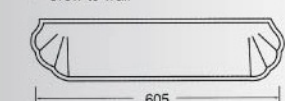

- 165 x 165mm
- Semi recessed
- Available in all colours

**INNO ACC6013 PAPER HOLDER (screw to wall)**

- 179 x 124mm
- Available in all colours

**INNO ACC6003 SHELL SOAP DISH**

- 163 x 84mm
- Semi recessed
- Available in all colours

**INNO ACC6008 TOWEL RING (Semi recessed)**

**INNO-ACC6014 ROBE HOOK**

- Semi recessed

**INNO-ACC6010 TOOTH BRUSH HOLDER**

- Screw to wall

**INNO ACC6011 SOAP HOLDER**

- Screw to wall

**ACC6018 Carbide Toilet Roll Holder**

- Screw to wall
- Available in all colours
- L 130x W 330 x H 115mm

**INNO ACC6009 Shelf**

- Screw to wall

**INNO-ACC6015 TOWEL RAIL HOLDER (PAIR) c/w**

- 600mm stainless steel rod
- Semi recessed

Factory: