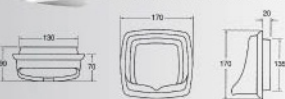

## Toilet Accessories

**INNO ACC6001 SOAP DISH**

- 165 x 165mm
- Semi recessed
- Available in all colours

**INNO ACC6004 TOILET ROLL HOLDER**

- 163 x 112mm
- Semi recessed
- Available in all colours

**INNO ACC6002 TOILET ROLL HOLDER**

- 165 x 165mm
- Semi recessed
- Available in all colours

**INNO ACC6013 PAPER HOLDER (screw to wall)**

- 179 x 124mm
- Available in all colours

**INNO ACC6003 SHELL SOAP DISH**

- 163 x 84mm
- Semi recessed
- Available in all colours