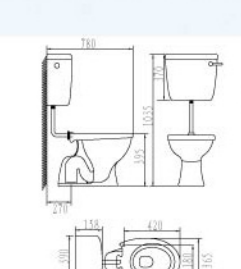

### INNO-WC1012 WITH PVC LEVEL HANDEL LINK SET CISTERN

- WC1012 Mid-Level Washdown Pedestal WC with Union Harmonic Cistern
- Union Harmonic - 6 litre SF lever handle (SISO) plastic cistern c/w
  - Medium duty toilet seat cover & link set
  - Concealed S trap only
  - Bottom outlet : 250mm + 20mm adjustable
  - Available in all colours

### INNO WC1012 WITH PVC LINK SET CISTERN

- WC1001 Mid-Level Washdown Pedestal WC with Union Twin / Union Advanz Cistern
- Union Twin - 3/6 litre DF push button (SISO) or
  - Union Advanz - 6 litre SF push button (SISO) plastic cistern c/w
  - Medium duty toilet seat cover & link set
  - Concealed S trap only
  - Bottom outlet : 250mm + 20mm adjustable
  - Available in all colours

### INNO-WC1012 & INNO L/L PVC CISTERN

- WC1012 Mid-Level Washdown Pedestal WC with INNO L/L PVC cistern
- 3/6 litre DF push button PVC cistern (SISO) or
  - 6 litre SF push button PVC cistern (SISO)
  - INNO L/duty toilet seat & cover
  - Concealed S trap only
  - Bottom outlet : 250mm + 20mm adjustable
  - Available in all colours

### INNO-WC1012 & INNO L/L PVC CISTERN

- WC1012 Mid-Level Washdown Pedestal WC with INNO L/L PVC cistern
- 6 litre lever handle PVC cistern (SISO)
  - INNO L/duty toilet seat & cover
  - Concealed S trap only
  - Bottom outlet : 250mm + 20mm adjustable
  - Available in all colours