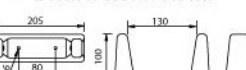

- Screw to wall
- Available in all colours
- L 130x W 330 x H 115mm

**INNO ACC6009 Shelf**

- Screw to wall

**INNO-ACC6015 TOWEL RAIL HOLDER (PAIR) c/w**

- 600mm stainless steel rod
- Semi recessed

Factory: