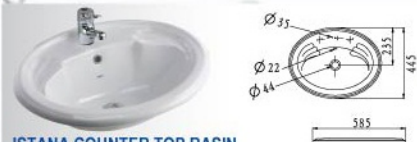

# Counter Top Wash Basin

**JADE COUNTER TOP BASIN**  
INNO-WB2004

- Semi Punched 3 Tap Holes
- 44mm Waste Outlet
- Available in all colours

**IMPERIAL UNDER COUNTER BASIN**  
INNO-WB2006

- 44mm Waste Outlet
- Available in all colours