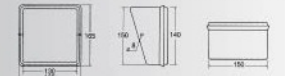

## Toilet Accessories

**INNO ACC6001 SOAP DISH**

- 165 x 165mm
- Semi recessed
- Available in all colours

**INNO ACC6004 TOILET ROLL HOLDER**

- 163 x 112mm
- Semi recessed
- Available in all colours

**INNO ACC6002 TOILET ROLL HOLDER**

- 165 x 165mm
- Semi recessed
- Available in all colours

**INNO ACC6013 PAPER HOLDER (screw to wall)**

- 179 x 124mm
- Available in all colours

**INNO ACC6003 SHELL SOAP DISH**

- 163 x 84mm
- Semi recessed
- Available in all colours