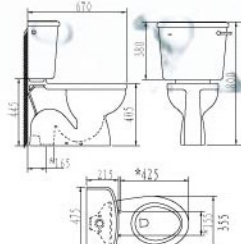

OSCAR WC SUITE INNO-WC1002 & LC5001

1. Close-Coupled Washdown Pedestal WC suite
2. 6 litre lever handle VC cistern (SISO) or
   - INNO H/duty or M/duty toilet seat & cover
   - Concealed S trap only
   - Standard bottom outlet: 165mm recommended
   - Offset adjustable outlet: 114 ~ 200mm (optional)
   - WC pan connector (optional)
   - Available in all colours