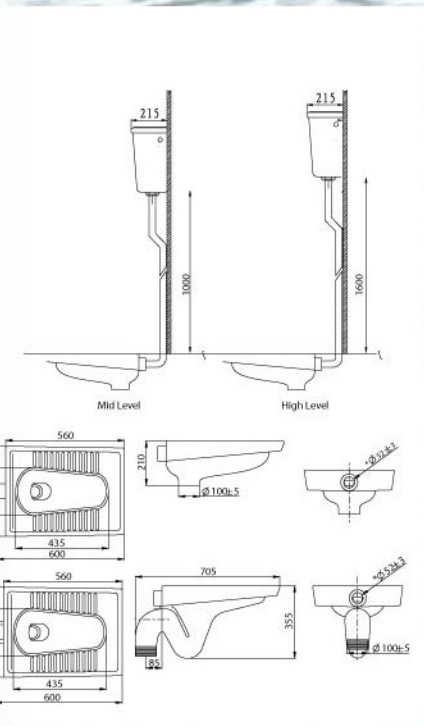

JASMINE SQUATTING PAN
INNO-SQ7003-S

Back Inlet Squatting Pan with S-Trap

- 6 litre high level cistern (optional)
- Footrest (optional)
- Available in all colours