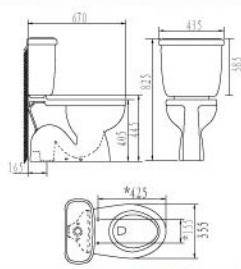

## GALAXY WC SUITE INNO-WC1002 & LC5016 (Level Handle)

- Close-Coupled Washdown Pedestal WC Suite
- 3/6 litre Dual Flush (DF) VC Cistern (BIBO) or
  - 6 litre lever handle VC cistern (BIBO)
  - INNO H/duty or M/duty toilet seat & cover
  - Concealed S trap only
  - Standard bottom outlet: 165mm recommended
  - Offset adjustable outlet: 90 ~ 190mm (optional)
  - WC pan connector (optional)
  - Available in all colours

## TROPICAL WC SUITE INNO-WC1002 & LC5016

- Close-Coupled Washdown Pedestal WC Suite
- 3/6 litre Dual Flush (DF) VC Cistern (BIBO) or
  - 6 litre single flush (SF) VC cistern (BIBO)
  - INNO H/duty or M/duty toilet seat & cover
  - Concealed S trap only
  - Standard bottom outlet: 165mm recommended
  - Offset adjustable outlet: 90 ~ 190mm (optional)
  - WC pan connector (optional)
  - Available in all colours

### CONCORD WC SUITE INNO-WC1002 & LC5002

- Close-Coupled Washdown Pedestal WC Suite
- 3/6 litre dual flush (DF) VC cistern (BIBO) or
  - 6 litre single flush (SF) VC cistern (BIBO)
  - INNO H/duty or M/duty toilet seat & cover
  - Concealed S trap only
  - Standard bottom outlet: 165mm recommended
  - Offset adjustable outlet: 100 ~ 200mm (optional)
  - WC pan connector (optional)
  - Available in all colours