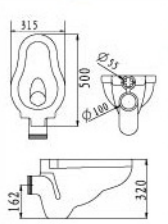

- Back Inlet Squatting Pan
- 6 litre high level cistern (optional)
  - Footrest (optional)
  - Loose S or P (optional)
  - Available in all colours

**REGAL  
SQ 7004 P**

- Back Inlet Squatting Pan with Integral P-Trap
- Integral Tread Plates
  - Flush Valve or High Level Cistern (Optional)
  - Available in S-Trap
  - L 560 x W 425 x H 355mm

## Toilet Accessories

**INNO ACC6001 SOAP DISH**

- 165 x 165mm
- Semi recessed
- Available in all colours

**INNO ACC6004 TOILET ROLL HOLDER**

- 163 x 112mm
- Semi recessed
- Available in all colours

**INNO ACC6002 TOILET ROLL HOLDER**

- 165 x 165mm
- Semi recessed
- Available in all colours

**INNO ACC6013 PAPER HOLDER (screw to wall)**

- 179 x 124mm
- Available in all colours

**INNO ACC6003 SHELL SOAP DISH**

- 163 x 84mm
- Semi recessed
- Available in all colours