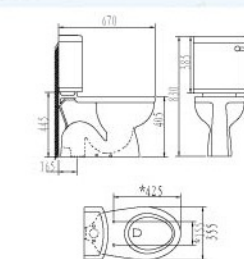

GALAXY WC SUITE INNO-WC1002 & LC5016 (Level Handle)

1. Close-Coupled Washdown Pedestal WC Suite
2. 3/6 litre Dual Flush (DF) VC Cistern (BIBO) or
   - 6 litre lever handle VC cistern (BIBO)
   - INNO H/duty or M/duty toilet seat & cover
   - Concealed S trap only
   - Standard bottom outlet: 165mm recommended
   - Offset adjustable outlet: 90 ~ 190mm (optional)
   - WC pan connector (optional)
   - Available in all colours