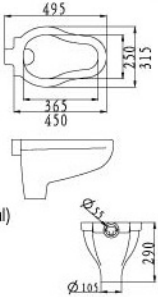

**OVANI SQUATTING PAN
INNO-SQ7001**

1. Back Inlet Squatting Pan
2. 6 litre high level cistern (optional)
   - Footrest (optional)
   - Loose S or P (optional)
   - Available in all colours