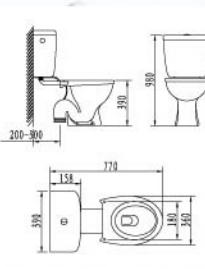

UNION WC SUITE WITH PVC LINK SET CISTERN

1. WC1001 Mid-Level Washdown Pedestal WC with Union Twin / Union Advanz Cistern
2. Union Twin - 3/6 litre DF push button (SISO) or
   - Union Advanz - 6 litre SF push button (SISO) plastic cistern c/w
   - Medium duty toilet seat cover & link set
   - Available in exposed S or P trap
   - Standard bottom outlet : 200 ~ 300mm adjustable
   - Standard horizontal outlet : 185mm
   - Available in all colours