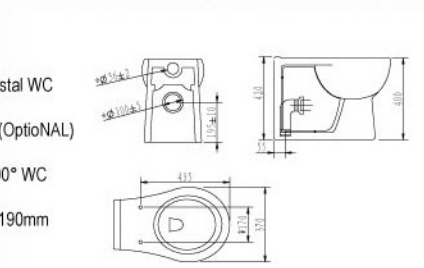

POLAR INNO-WC1010

VERONA URINAL BOWL
INNO UB4001

- Top inlet with water supply pipe 15mm diameter
- 1.5 to 2.5 litre/unit water flushing capacity
- Inlet spud PVC (optional)
- 32mm waste outlet
- Flush valve or auto cistern (optional)
- Available in all colours