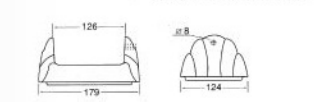

## Toilet Accessories

**INNO ACC6001 SOAP DISH**

- 165 x 165mm
- Semi recessed
- Available in all colours

**INNO ACC6004 TOILET ROLL HOLDER**

- 163 x 112mm
- Semi recessed
- Available in all colours

**INNO ACC6002 TOILET ROLL HOLDER**

- 165 x 165mm
- Semi recessed
- Available in all colours

**INNO ACC6013 PAPER HOLDER (screw to wall)**

- 179 x 124mm
- Available in all colours

**INNO ACC6003 SHELL SOAP DISH**

- 163 x 84mm
- Semi recessed
- Available in all colours