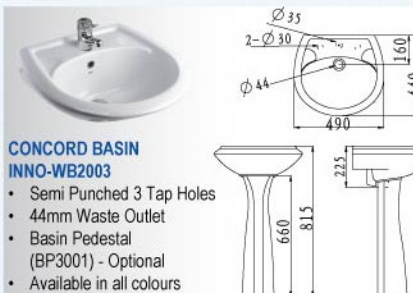

CONCORD BASIN
INNO-WB2003

- Semi Punched 3 Tap Holes
- 44mm Waste Outlet
- Basin Pedestal (BP3001) - Optional
- Available in all colours