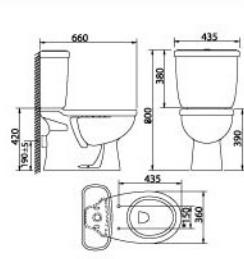

MICA WC SUITE INNO-WC1009P & LC5002

1. Close-Coupled Washdown Pedestal WC Suite
2. 3/6 litre dual flush (DF) VC cistern (BIBO) or
   - 6 litre single flush (SF) VC cistern (BIBO)
   - INNO H/Duty or M/Duty toilet seat & cover
   - P trap
   - Standard horizontal outlet : 190mm - (P Trap)
   - WC pan connector (optional)
   - Available in all colours