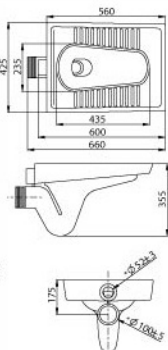

- Back Inlet Squatting Pan
- 6 litre high level cistern (optional)
  - Footrest (optional)
  - Loose S or P (optional)
  - Available in all colours

**REGAL  
SQ 7004 P**

- Back Inlet Squatting Pan with Integral P-Trap
- Integral Tread Plates
  - Flush Valve or High Level Cistern (Optional)
  - Available in S-Trap
  - L 560 x W 425 x H 355mm