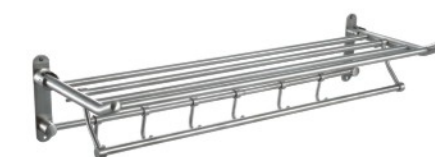

EA-755M
FOLDABLE
TOWEL RACK
(SUS 304 MATT)
SIZE: 750mm