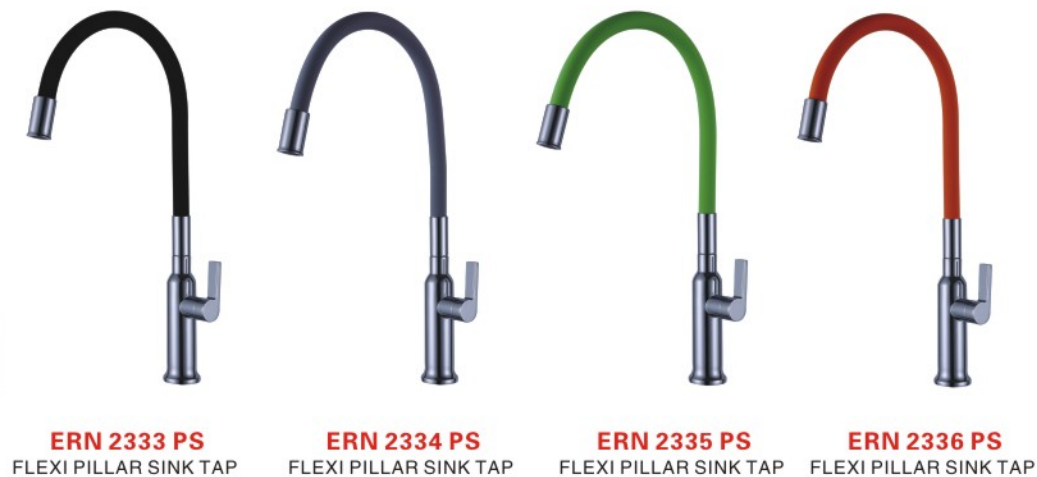

*Arcobaleno
(Rainbow) Series*

*Arcobaleno
(Rainbow) Series*

ERN 2333 PS
FLEXI PILLAR SINK TAP

ERN 2334 PS
FLEXI PILLAR SINK TAP

ERN 2335 PS
FLEXI PILLAR SINK TAP

ERN 2336 PS
FLEXI PILLAR SINK TAP