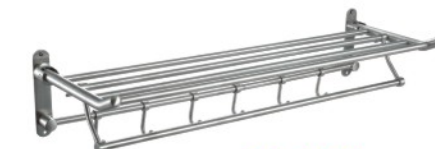

EA-755P
FOLDABLE
TOWEL RACK
(SUS 304 POLISH)
SIZE: 750mm