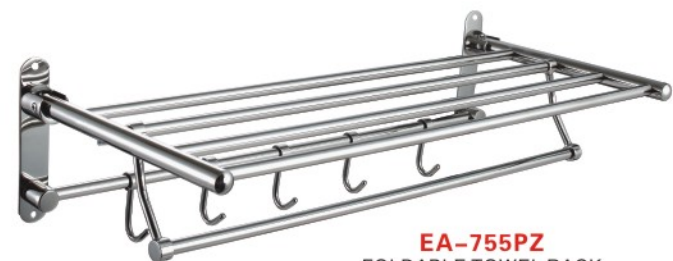

EA-L1-M
HOOK-1

EA-L4-M
HOOK-4

EA-L6-M
HOOK-6

EA-K1-P
HOOK-1

EA-K4-P
HOOK-4

EA-K6-P
HOOK-6

EA-W1-P
HOOK-1

EA-W4-P
HOOK-4

EA-W6-P
HOOK-6

EA-603PZ
FOLDABLE TRIPLE
TOWEL BAR
(SUS 304 POLISH)
SIZE: 600mm

EA-753PZ
FOLDABLE TRIPLE
TOWEL BAR
(SUS 304 POLISH)
SIZE: 750mm

EA-605PZ
FOLDABLE TOWEL RACK
(SUS 304 POLISH)
SIZE: 600mm

EA-755PZ
FOLDABLE TOWEL RACK
(SUS 304 POLISH)
SIZE: 750mm

EA-605MS
TOWEL BAR
(SUS 304 MATT)
SIZE: 600mm

EA-755MS
TOWEL BAR
(SUS 304 MATT)
SIZE: 750mm

EA-652P
FOLDABLE DOUBLE
TOWEL BAR
(SUS 304 POLISH)
SIZE: 650mm

EA-653P
FOLDABLE TRIPLE
TOWEL BAR
(SUS 304 POLISH)
SIZE: 650mm