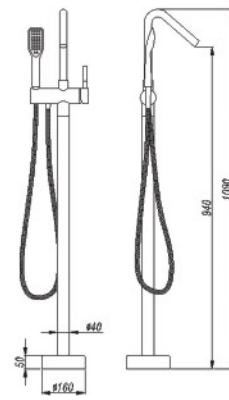

EK 8243
Double Bowl
(c/w Waste)
D: 820x430x240mm
Material: 202 Stainless Steel
Furnishing: Pearl Surface
Thickness: 1.0mm
Optional: ERN-OT-D28C (Basket)

EK 8348
Double Bowl
(c/w Waste)
D: 830x485x240mm
Material: 202 Stainless Steel
Furnishing: Pearl Surface
Thickness: 1.0mm
Optional: ERN-OT-D29 (Basket)

Shower set Series

Stainless Steel Grab Bar

ERN 92
FLOOR STANDING BATHTUB
MIXER (SQUARE)

ERN 91
FLOOR STANDING BATHTUB
MIXER (ROUND)

EA-GB400C
Stainless Steel Grab Bar-C
Length: 400mm
Bar Diameter: 32mm

EA-GB600C
Stainless Steel Grab Bar-C
Length: 600mm
Bar Diameter: 32mm

EA-GB700L
Stainless Steel Grab Bar-L
Length: 700x400mm
Bar Diameter: 32mm

EA-GB400V
Stainless Steel Grab Bar-V
Length: 400x400mm
Bar Diameter: 32mm

EA-GB700R
Stainless Steel Grab Bar-R
Length: 700x400mm
Bar Diameter: 32mm