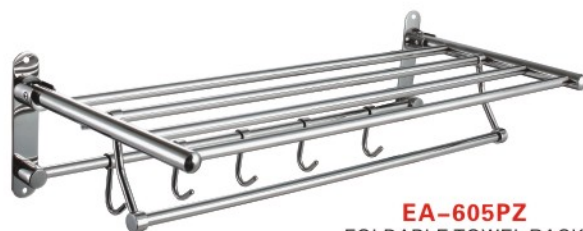

Kitchen & Bath Accessories

EA-373M
SWIVEL TOWEL BAR
(SUS 304 MATT)
SIZE: 370mm

EA-220
CROCKERY STAND
(Oak & S/Steel 304)
Size: L 560mm x W 260mm x H 360mm

Bath Accessories

EA-J1-M
HOOK-1

EA-J4-M
HOOK-4

EA-J6-M
HOOK-6

EA-L1-M
HOOK-1

EA-L4-M
HOOK-4

EA-L6-M
HOOK-6

EA-K1-P
HOOK-1

EA-K4-P
HOOK-4

EA-K6-P
HOOK-6

EA-W1-P
HOOK-1

EA-W4-P
HOOK-4

EA-W6-P
HOOK-6

EA-603PZ
FOLDABLE TRIPLE
TOWEL BAR
(SUS 304 POLISH)
SIZE: 600mm

EA-753PZ
FOLDABLE TRIPLE
TOWEL BAR
(SUS 304 POLISH)
SIZE: 750mm

EA-605PZ
FOLDABLE TOWEL RACK
(SUS 304 POLISH)
SIZE: 600mm

EA-755PZ
FOLDABLE TOWEL RACK
(SUS 304 POLISH)
SIZE: 750mm