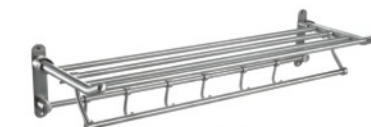

EA-W6-P
HOOK-6

EA-603PZ
FOLDABLE TRIPLE
TOWEL BAR
(SUS 304 POLISH)
SIZE: 600mm

EA-753PZ
FOLDABLE TRIPLE
TOWEL BAR
(SUS 304 POLISH)
SIZE: 750mm

EA-605PZ
FOLDABLE TOWEL RACK
(SUS 304 POLISH)
SIZE: 600mm

EA-755PZ
FOLDABLE TOWEL RACK
(SUS 304 POLISH)
SIZE: 750mm

EA-605MS
TOWEL BAR
(SUS 304 MATT)
SIZE: 600mm

EA-755MS
TOWEL BAR
(SUS 304 MATT)
SIZE: 750mm

EA-652P
FOLDABLE DOUBLE
TOWEL BAR
(SUS 304 POLISH)
SIZE: 650mm

EA-653P
FOLDABLE TRIPLE
TOWEL BAR
(SUS 304 POLISH)
SIZE: 650mm