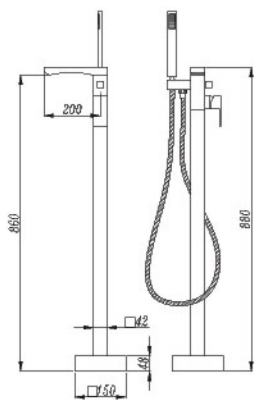

Shower set Series

Stainless Steel Grab Bar

ERN 92
FLOOR STANDING BATHTUB
MIXER (SQUARE)