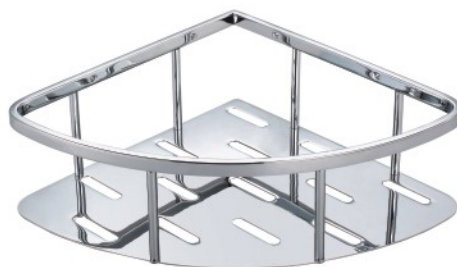

EA-102
TWIN PAPER
HOLDER WITH SHELF
(ABS & SUS304)

EA-101
PAPER HOLDER
WITH SHELF
(ABS & SUS304)

EA-111
SHELF
(ABS & SUS304)

EA-112
SHELF WITH HOOK
(ABS & SUS304)

EA-103
MULTI PAPER HOLDER
WITH SHELF
(ABS & SUS304)

EA-2323-P-CB
CORNER BASKET TRAY
STAINLESS STEEL CHROME
SIZE: 9" 230x230x80mm

EA-3213-P-OB
OVAL BASKET TRAY
STAINLESS STEEL CHROME
SIZE: 12" 320x130x80mm

EA-4013-P-OB
OVAL BASKET TRAY
STAINLESS STEEL CHROME
SIZE: 16" 400x130x80mm