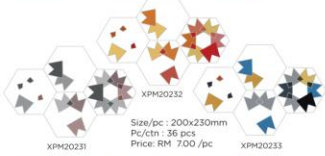

MUSHA Series