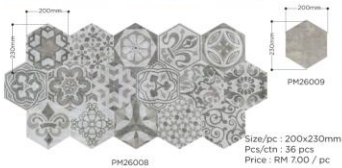

MUSHA Series