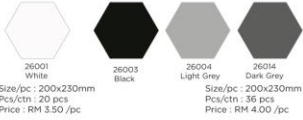

MUSHA Series