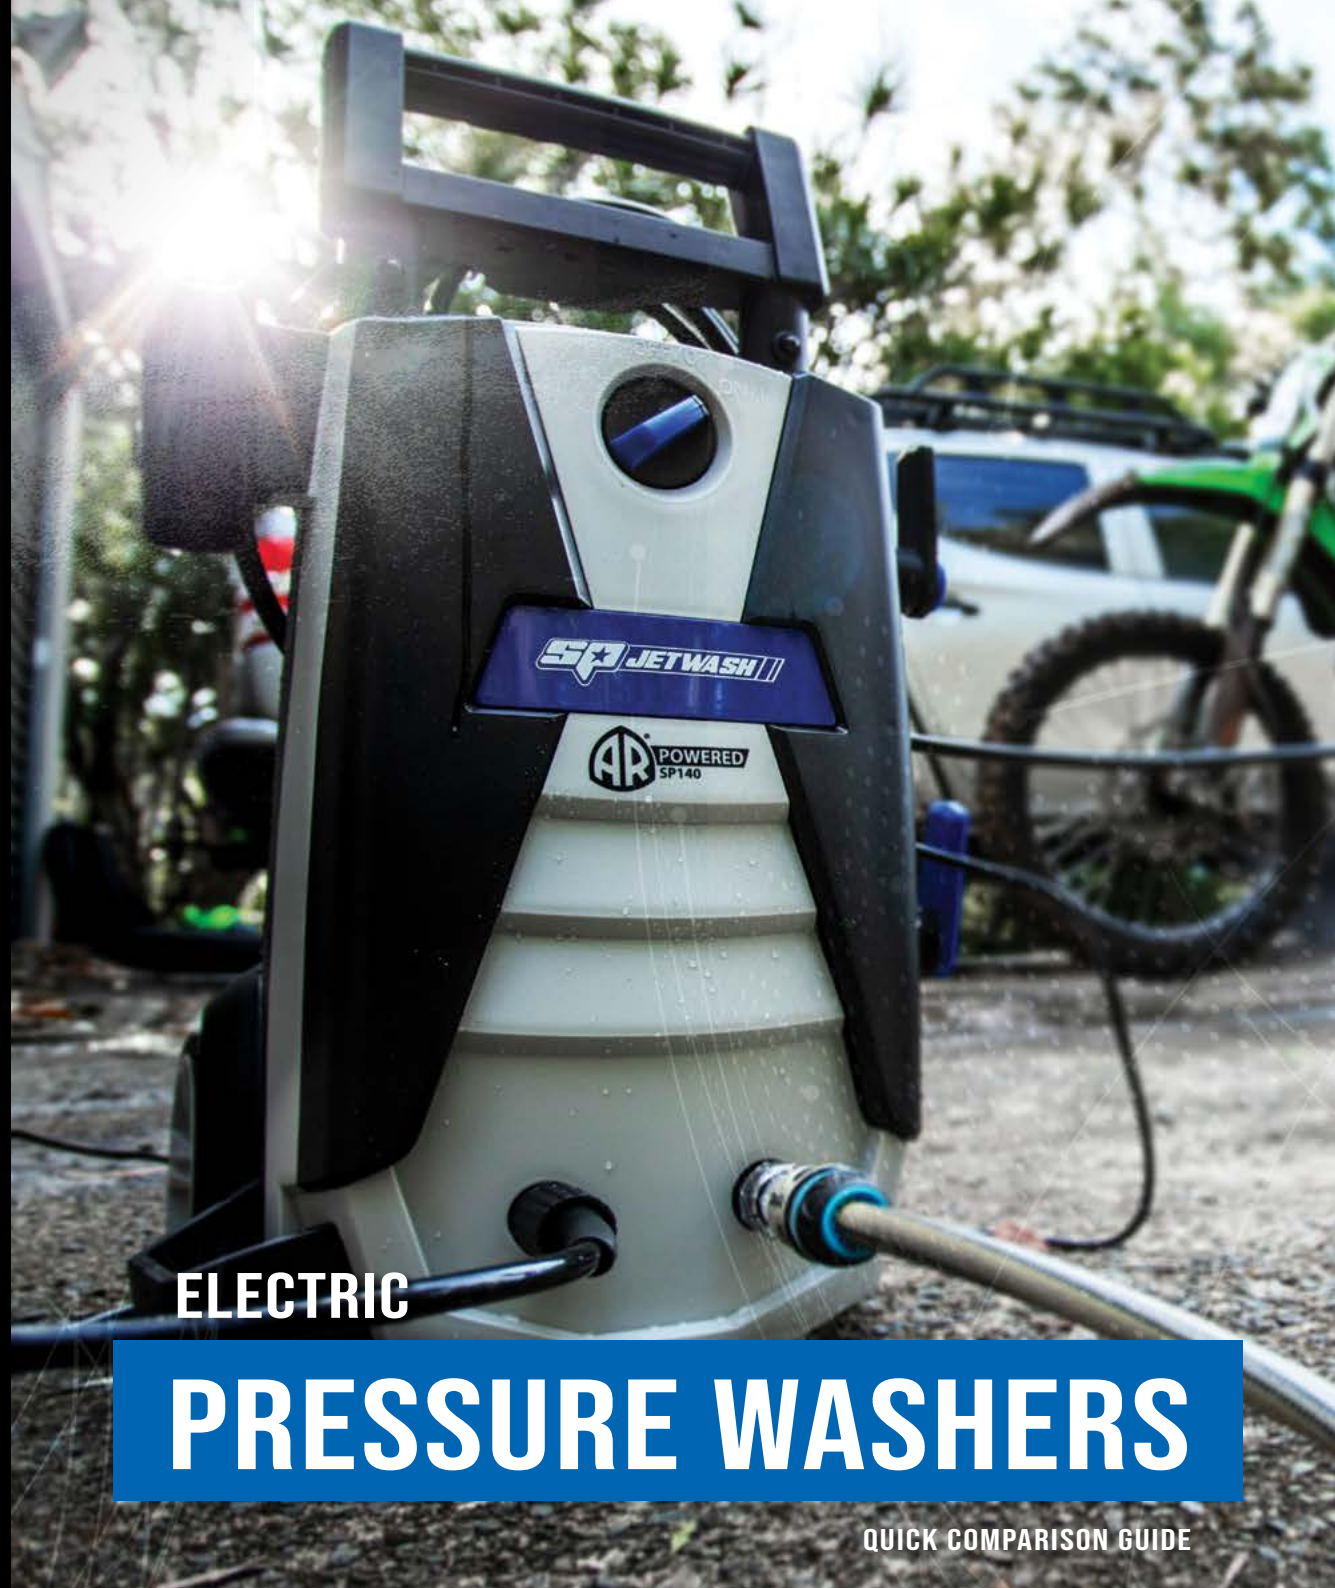

TWO GLOBALLY TRUSTED BRANDS COMING TOGETHER TO DELIVER A CLEANING SOLUTION FOR YOUR APPLICATION.

ELECTRIC

PRESSURE WASHERS

QUICK COMPARISON GUIDE

AVAILABLE AT:
WWW.SPTOOLS.COM

MODEL NO.	AR120	AR130	SP140	SP160RLW
BRAND:	AR BLUE CLEAN	AR BLUE CLEAN	SP JETWASH - Powered by AR	SP JETWASH - Powered by AR
PRESSURE (Max):	1740PSI	1885PSI	2030PSI	2320PSI
FLOW RATE:	6.5L/Min	7.3L/Min	7.3L/Min	7.3L/Min
POWER:	1400w	1800w	2000w	2200w
HOSE LENGTH:	5m High Pressure	8m High Pressure	8m High Pressure	10m High Pressure Double Steel Braided
CLASS:	Domestic	Domestic	Heavy Duty	Heavy Duty
INCLUDED EQUIPMENT	<ul style="list-style-type: none"> • Trigger • Variable Spray Nozzle Lance • Turbo Nozzle Lance • 5m High Pressure Hose with Quick Connect • Detergent Bottle • Transparent Water Filter 	<ul style="list-style-type: none"> • Trigger • Variable Spray Nozzle Lance • Turbo Nozzle Lance • Fixed Brush • 8m High Pressure Hose with Quick Connect • Removable Built-In Detergent Tank • Transparent Water Filter 	<ul style="list-style-type: none"> • Trigger • Variable Spray Nozzle Lance • Turbo Nozzle Lance • Rotary Brush • 8m High Pressure Hose with Quick Connect • Removable Built-In Detergent Tank • Transparent Water Filter 	<ul style="list-style-type: none"> • Trigger • Variable Spray Nozzle Lance • Turbo Nozzle Lance • Patio Cleaner • Rotary Brush • 10m High Pressure Double Steel Braided Hose • Removable Built-In Detergent Tank • Transparent Water Filter
FEATURES				
ON BOARD STORAGE:	Yes	Yes	Yes	Yes
HOSE REEL:				Yes
DETERGENT TANK	Attachable Detergent Bottle	Removable Built-In	Removable Built-In	Removable Built-In
WARRANTY:	2 Year Limited	2 Year Limited	2 Year Limited	2 Year Limited