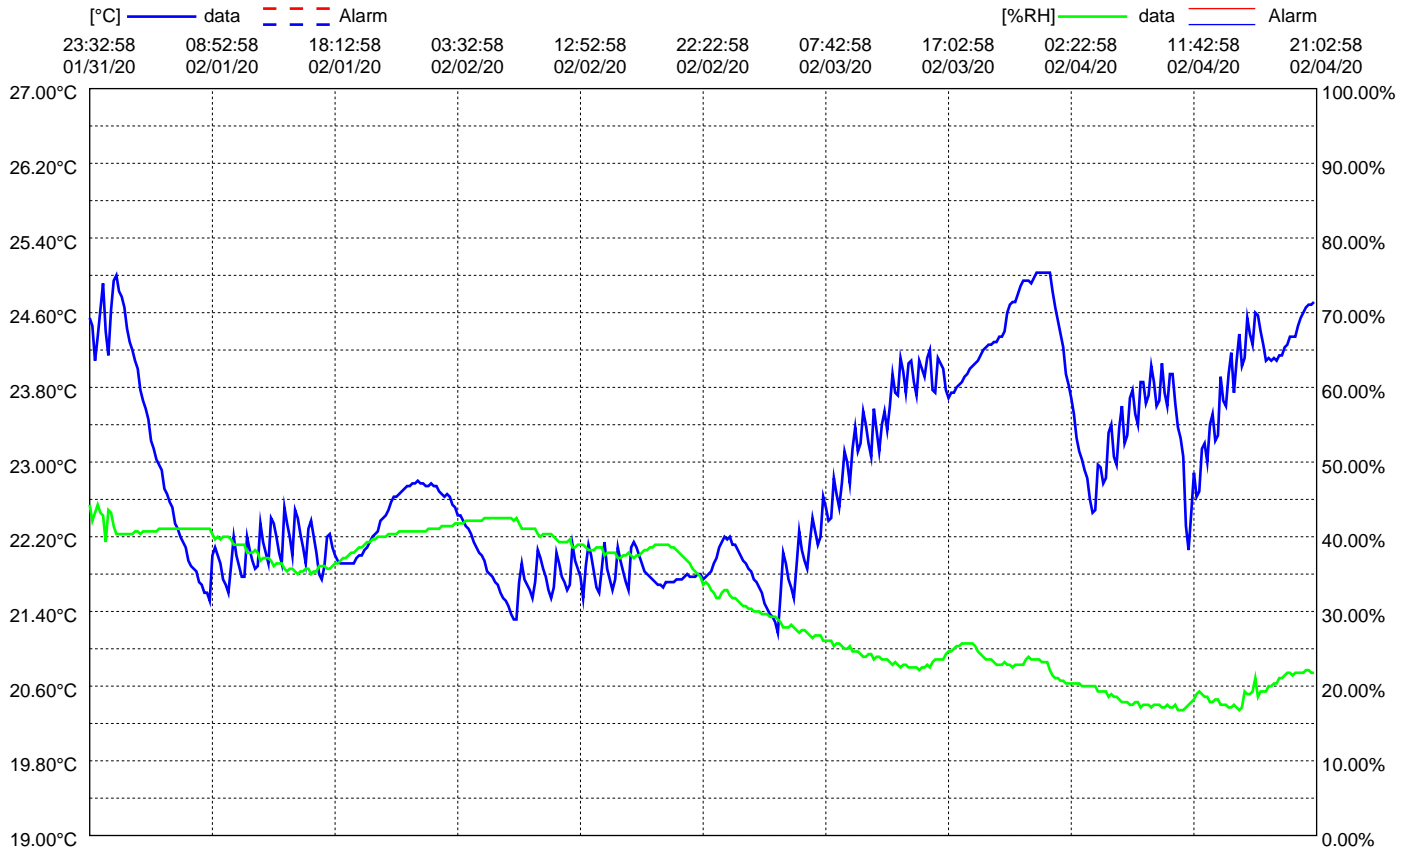

PASS

Time Zone: (GMT+00:00) mm/dd/yy

DEVICE CONFIGURATION

Trip Number: 60400295
 Start Delay:30min
 High Alarm Limits:N/A
 Low Alarm Limits:N/A
 Alarm Delay:N/A
 Alarm type:No Alarm
 Log Interval/Duration: 10min/90d

Alarm Limits	Total Time	First Alarm
N/A	N/A	N/A
N/A	N/A	N/A
N/A	N/A	N/A
N/A	N/A	N/A

DATA TAG

Order Number:	Shipper:
Carrier:	Receiver:
Product:	

SUMMARY

Maximum Temperature: 25.11°C 02/01/20 01:22:58	Maximum Humidity: 44.63% 02/01/20 00:02:58	Start Time: 01/31/20 23:32:58
Minimum Temperature: 21.19°C 02/03/20 04:02:58	Minimum Humidity: 16.79% 02/04/20 10:52:58	Stop Time: 02/04/20 21:02:58
Average Temperature: 22.87°C	Average Humidity: 31.37%	Trip Length: 3d21h30m0s
Mean Kinetic Temperature: 22.93°C		Status: USB Connection
Data Points: 562		