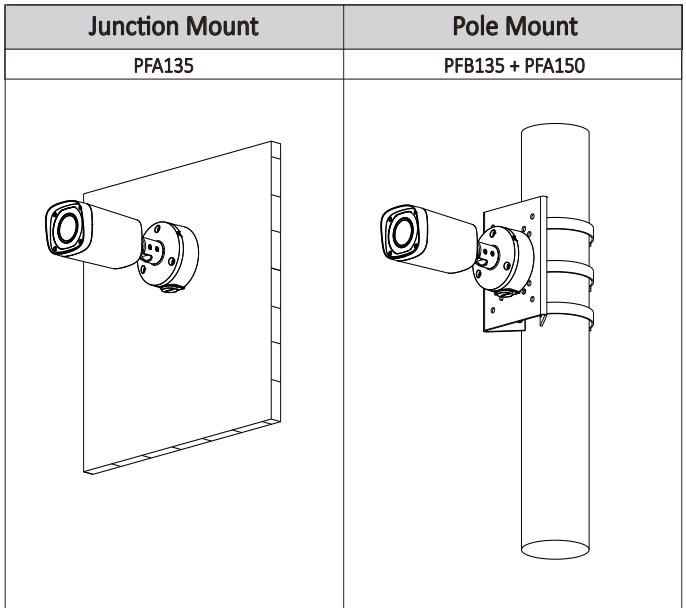

Construction

Casing	Metal
Dimensions	72mm×80mm×212.8mm ((2.8" x 3.1" x 8.4"))
Net Weight	0.685Kg (1.51lb)
Gross Weight	0.86Kg (1.90lb)

Ordering Information

Type	Part Number	Description
2MP camera	DH-IPC-HFW2221RP-ZS-IRE6	2MP WDR IR Bullet Network Camera, PAL
	DH-IPC-HFW2221RN-ZS-IRE6	2MP WDR IR Bullet Network Camera, NTSC
	IPC-HFW2221RP-ZS-IRE6	2MP WDR IR Bullet Network Camera, PAL
	IPC-HFW2221RN-ZS-IRE6	2MP WDR IR Bullet Network Camera, NTSC
	DH-IPC-HFW2221RP-VFS-IRE6	2MP WDR IR Bullet Network Camera, PAL
	DH-IPC-HFW2221RN-VFS-IRE6	2MP WDR IR Bullet Network Camera, NTSC
	IPC-HFW2221RP-VFS-IRE6	2MP WDR IR Bullet Network Camera, PAL
	IPC-HFW2221RN-VFS-IRE6	2MP WDR IR Bullet Network Camera, NTSC
Accessories (optional)	PFA135	Junction box
	PFA150	Pole mount

Accessories

Optional:

Dimensions (mm/inch)