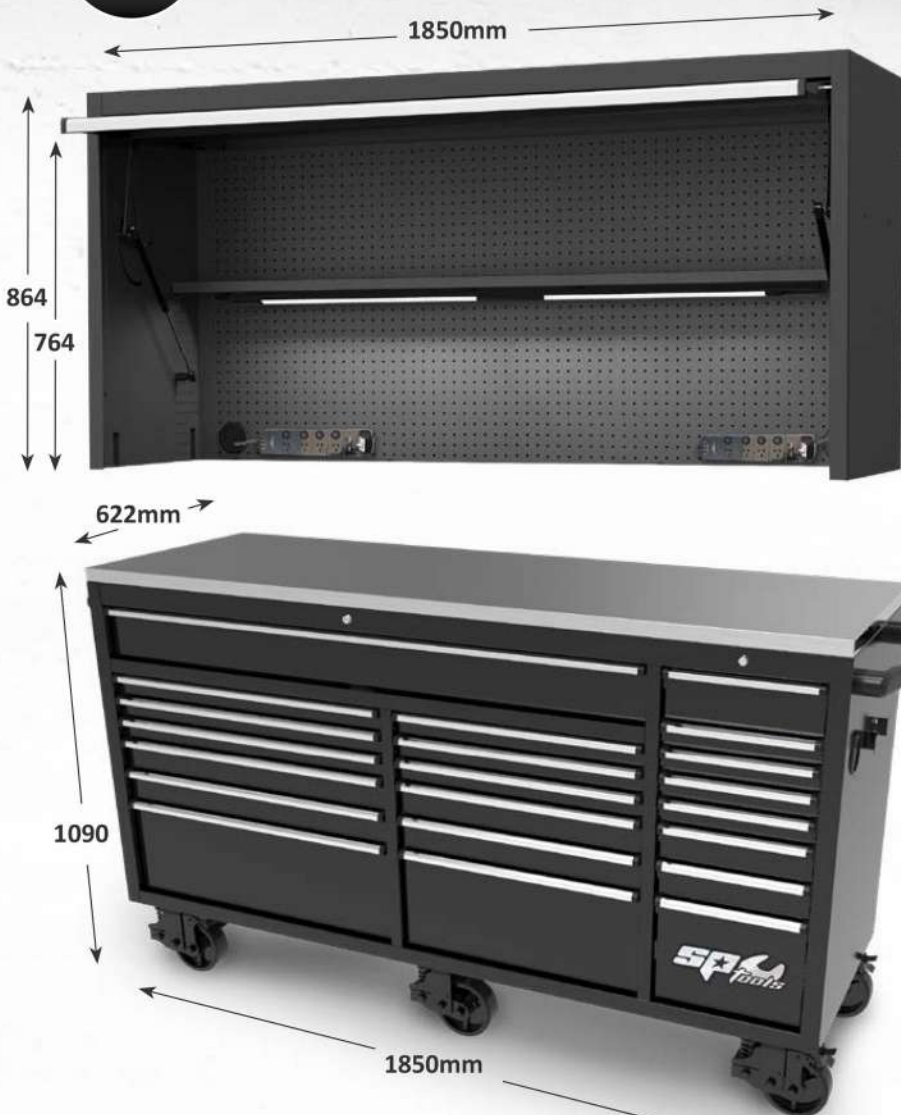

73" USA SUMO SERIES WIDE TOP HUTCHES & ROLLER CABINETS

73" USA SUMO SERIES POWER TOP HUTCH SHELF/PEGBOARD/LIGHT

1850W x 622D x 864H (mm)

- Heavy duty steel wall construction
- Includes 2x magnetic mount power boards, each with 4 power outlets and 2 USB ports, ideal for power tools, chargers, etc
- 2 Power board cable access ports
- Steel pegboard rear wall to organise frequently used tools
- 2 Built-in 600mm LED lights
- Fixed full length shelf
- Dual gas strut security panel stays
- Security panel folds away into hutch
- Internal locking system for extra security

- SP44830 BLACK/CHROME
- SP44830BL BLUE/BLACK
- SP44830G GREEN/BLACK

73" USA SUMO SERIES ROLLER CABINET 21 DRAWER

1850W x 622D x 888H (mm)
(1090H WITH CASTORS)

- Heavy duty steel wall construction
- Stainless steel work top
- Full length deep top drawer
- Includes magnetic mount power board
- Power board cable access ports on sides
- Soft Close drawers with heavy duty full extension ball bearing drawer slides
- SP Cliklok drawer locking system ensures drawers stay closed and secure
- Internal locking system for extra security
- Extreme duty spring casters - 4x lockable swivel
- Top drawer load weight: 120Kg
- Standard drawer load weight: 60Kg
- Bottom drawers load weight: 120Kg

- SP44825 BLACK/CHROME
- SP44825BL BLUE/BLACK
- SP44825G GREEN/BLACK

MAGNETIC MOUNT POWER BOARD

UNIQUE TO SP TOOLS

POSITION YOUR POWER BOARD ANYWHERE ON YOUR TOOL KIT.

All USA SUMO SERIES roll cabs, top hutches and side cabinets include several cable access points, strategically positioned to allow you to power or charge your tools and USB Powered devices as conveniently as possible. Each power board includes 4 individually switched surge protected power outlets and 4 USB ports.