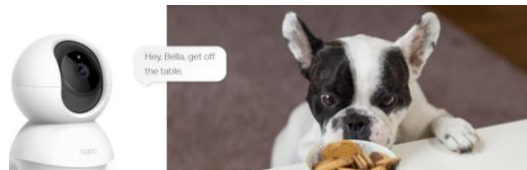

Live view and two-way audio

With the Tapo C200, you can see what exactly happens in your home, no worry any more. Also, you are able to communicate with loved ones through

Easy Setup with Tapo app

Follow the guidance and finish setup within several minutes

1 Download the Tapo app

2 Turn on your camera and plug it in

3 Follow the guidance in the app

Rising San Business Sdn bhd

No40.Lorong 6C/91

Taman Shamelin,Perkasa Cheras

56100 Kuala Lumpur

T:03-9776 8088

H:016 208 7050

RISING SAN BUSINESS

SDN BHD
SDN BHD

Like And Follow!