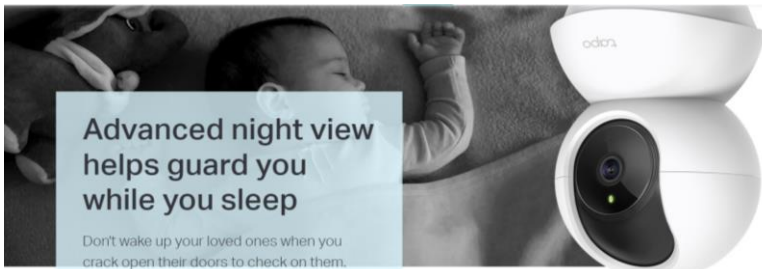

# See what matters most.

Pan/Tilt Home Security Wi-Fi Camera

Tapo C200

Full HD  
1080p

Pan and Tilt

1080p  
Full HD

Two-Way Audio

Night Vision

## Advanced night view helps guard you while you sleep

Don't wake up your loved ones when you crack open their doors to check on them. Watch over from your phone with 30 ft of night vision. You'll have peace of mind, and they will have a good night's sleep.