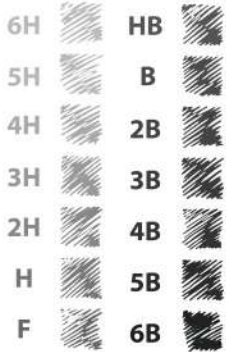

PosiTest[®] PT

Pencil Hardness Test

Determines the film hardness by pencil test (Wolff-Wilborn) in accordance with ISO 15184 and ASTM D3363

Features...

- Quickly and easily evaluate the scratch resistance and relative hardness of coatings in accordance with ISO 15184 and ASTM D3363
- For use on paint, films, lacquer, and resins
- 14 quality graphite pencils—6B to 6H hardness values – in a protective aluminum case—6B, 5B, 4B, 3B, 2B, B, HB, F, H, 2H, 3H, 4H, 5H, 6H
- Custom aluminum pencil sharpener with hardened steel blades specifically designed for the Pencil Hardness Test. Includes 5 and 6 mm reference marks for precision graphite length in conformance to national and international standards.
- Included pack of 400 grit sandpaper for flattening pencil leads prior to testing
- Comes complete with everything needed for testing
- Two year warranty

Pencil Cart Features...

- Optional Pencil Cart exerts a constant force of 7.35 N (~1.65 lbf) at the specified 45° angle (included with the Complete Kit)
- Included Leveling Rod ensures the cart is parallel to the surface
- Convenient thumbscrew allows for quick pencil changes