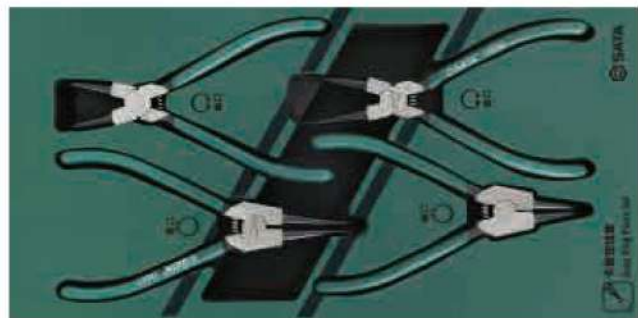

09911A 4Pc. Snap Ring Pliers Set