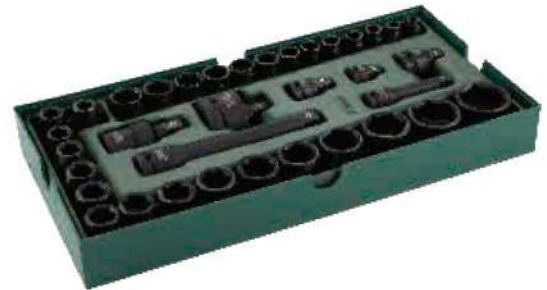

09914 36Pc. 3/8" x 1/2" Dr. 6 Point Metric Impact Socket Tray Set

- 16Pc. 1/2" Dr. Impact Socket (10,11,12,13,14,15,16,17,18,19,21,22,24,27,30,32mm)
- 13Pc. 3/8" Dr. Impact Socket (7, 8, 9, 10,11,12,13,14,15,16,17,18,19mm)
- 1Pc. 3/8" Dr. Impact Extension Bar 75mm
- 1Pc. Impact Socket Adaptor 3/8" x 1/4" [MxF]
- 1Pc. Impact Socket Adaptor 3/8" x 1/2" [MxF]
- 1Pc. 1/2" Dr. Impact Extension Bar 150mm
- 1Pc. Impact Socket Adaptor 1/2" x 3/8" [MxF]
- 1Pc. Impact Socket Adaptor 1/2" x 3/4" [MxF]
- 1Pc. Impact Universal Joint 1/2" x 1/2" [MxF]
- Designed for tool management in workshop, fit to lie in the drawers of SATA tool cart
- Functional tray sets help to quicken pick up and return back tools
- Multiple tray sets available for customer to select for proper usage

No.	LxWxH(mm)			
09914	375x185x45	-	4	174

▲ Warranty terms of tool set comply with the individual product.