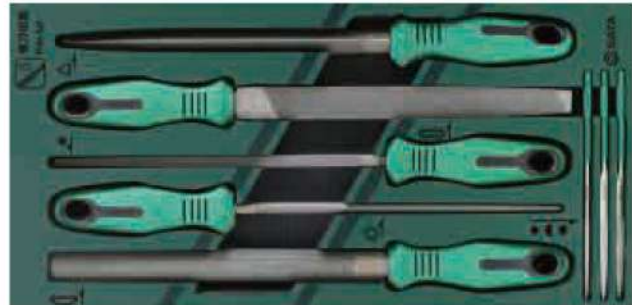

09910A 8Pc. Files Set