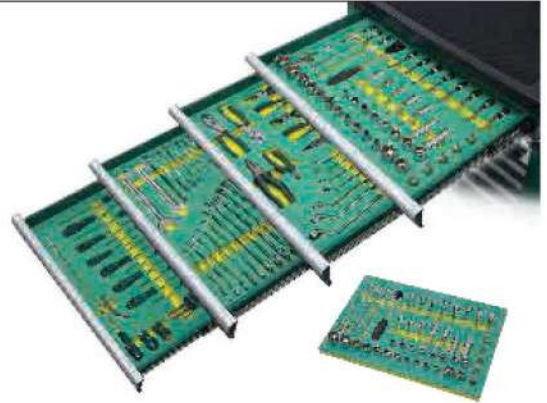

Tool Set

- Universal tools available
- Quality SATA two-tone EVA foam lining included in each tool set for improved work efficiency
- Custom SATA EVA tool set recognized by various users with sales volume of more than 100,000 sets so far

No.	Product Name			
95207S	171Pc. Mechanics Tool Set	-	1	28
95208S	103Pc. Auto Body Repair Tool Set	-	1	23

▲ Trolley cart is not included in the tool set.
Warranty terms of tool set comply with the individual product.

95207S-171pc Mechanics Tool Set

No.	Product Name
0113A	1/2" Air Impact Wrench
09105	9pc Long Arm Ball Point Hex Key Set
09402	16pc Feeler Gauge Set 0.05-1.00mm
11304	1/4" Dr. 6Pt. Socket 5mm
11305	1/4" Dr. 6Pt. Socket 5.5mm
11306	1/4" Dr. 6Pt. Socket 6mm
11307	1/4" Dr. 6Pt. Socket 7mm
11308	1/4" Dr. 6Pt. Socket 8mm
11309	1/4" Dr. 6Pt. Socket 9mm
11310	1/4" Dr. 6Pt. Socket 10mm
11311	1/4" Dr. 6Pt. Socket 11mm
11312	1/4" Dr. 6Pt. Socket 12mm
11313	1/4" Dr. 6Pt. Socket 13mm
11403	1/4" Dr. 6Pt. Deep Socket 6mm
11404	1/4" Dr. 6Pt. Deep Socket 7mm
11407	1/4" Dr. 6Pt. Deep Socket 10mm
11902	1/4" Dr. Quick Release Ratchet 5"
11903	1/4" Dr. Extension Bar 2"
11904	1/4" Dr. Extension Bar 4"
11911	1/4" Dr. Spinner Handle
11912	1/4" Dr. Universal Joint
11922	1/4" Dr. Flexible Extension Bar 6"
12303	3/8" Dr. 6Pt. Socket 8mm
12304	3/8" Dr. 6Pt. Socket 9mm
12305	3/8" Dr. 6Pt. Socket 10mm
12306	3/8" Dr. 6Pt. Socket 11mm
12307	3/8" Dr. 6Pt. Socket 12mm
12308	3/8" Dr. 6Pt. Socket 13mm
12309	3/8" Dr. 6Pt. Socket 14mm
12310	3/8" Dr. 6Pt. Socket 15mm
12311	3/8" Dr. 6Pt. Socket 16mm
12406	3/8" Dr. 6Pt. Deep Socket 13mm
12408	3/8" Dr. 6Pt. Deep Socket 15mm
12409	3/8" Dr. 6Pt. Deep Socket 16mm
12902	3/8" Dr. Quick Release Ratchet 8"
12907	3/8" Dr. Locking Extension Bar
12908	3/8" Dr. Locking Extension Bar
12912	3/8" Dr. Universal Joint
12913	3/8" Dr. Socket Adaptor [3/8" Fx1/4" M]
12915	3/8" Dr. Spark Plug Socket 16mm
12916	3/8" Dr. Spark Plug Socket 21mm
12922	3/8" Dr. Flexible Extension Bar 8"
13301	1/2" Dr. 6Pt. Socket 10mm

95208S-103pc Auto Body Repair Tool Set

No.	Product Name
03931	Half Round Bastard Cut File 6"
03939	Half Round Smooth Cut File 6"
03971	Round Second Cut File 6"
03991	Three Square Second Cut File 6"
09105	9pc Long Arm Ball Point Hex Key Set
09408	Auto Clips Removal Pliers
11304	1/4" Dr. 6Pt. Socket 5mm
11305	1/4" Dr. 6Pt. Socket 5.5mm
11306	1/4" Dr. 6Pt. Socket 6mm
11307	1/4" Dr. 6Pt. Socket 7mm
11308	1/4" Dr. 6Pt. Socket 8mm
11309	1/4" Dr. 6Pt. Socket 9mm
11310	1/4" Dr. 6Pt. Socket 10mm
11901	1/4" Dr. Quick Release Ratchet 5"
11903	1/4" Dr. Extension Bar 2"
11904	1/4" Dr. Extension Bar 4"
11910	1/4" Dr. Sliding T-Handle 4"
11911	1/4" Dr. Spinner Handle
11912	1/4" Dr. Universal Joint
13408	1/2" Dr. 6Pt. Deep Socket 17mm
13601	1/2" Dr. 12Pt. Socket 10mm
13602	1/2" Dr. 12Pt. Socket 11mm
13603	1/2" Dr. 12Pt. Socket 12mm
13604	1/2" Dr. 12Pt. Socket 13mm
13608	1/2" Dr. 12Pt. Socket 17mm
13610	1/2" Dr. 12Pt. Socket 19mm