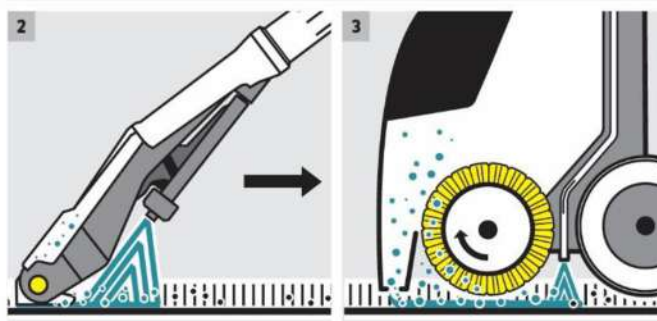

1 Quick-drying
The powerful suction turbine of Kärcher Puzzi machines leaves carpets virtually touch-dry in minutes. Carpets dry up to 63% faster than with comparable products and can be walked on in a very short time.

2 The spray extraction principle
With the spray extraction method, the water and cleaning agent are sprayed deep into the carpet while simultaneously vacuuming the dirty solution back again. Dirt is dissolved and removed in a single pass. Due to the low residual moisture, carpets are dry in next to no time.

3 Thoroughly clean
The brush mechanism of carpet cleaners with roller brush intensifies the cleaning power of the cleaning agent. This raises the carpet pile.

4 Twice as versatile
The BRC 45/45 C and BRC 40/22 C with sweeping mechanism are multifunctional all-rounders. They feature fibre-deep carpet cleaning with spray extraction, mechanical brush support and contra-rotating roller brushes for quiet operation and constant brush contact. The cleaning agent CarpetPro iCapsol D-RM 768 from Kärcher is recommended for the efficient cleaning of carpets as it greatly reduces the drying time.