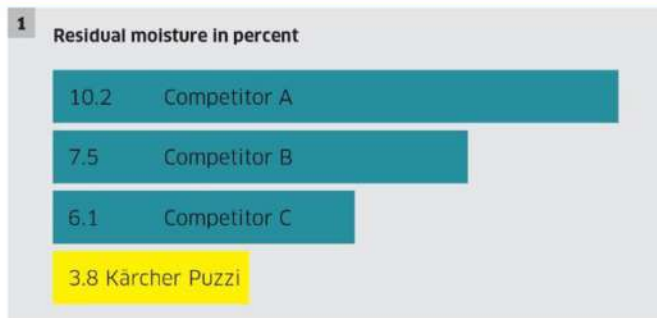

SO THAT NO DIRT REMAINS IN THE CARPET.

Carpets in offices, hotels and schools are subject to heavy traffic every day. This is where our carpet cleaners have proven invaluable. They are robust, powerful, versatile and suitable for deep and intermediate cleaning of carpets and removing stains on textile surfaces. Our carpet cleaners are also ideal for deep cleaning upholstery and car seats. And, with the right accessories, they can even be used to clean tiles.

1 Quick-drying
The powerful suction turbine of Kärcher Puzzi machines leaves carpets virtually touch-dry in minutes. Carpets dry up to 63% faster than with comparable products and can be walked on in a very short time.

2 The spray extraction principle
With the spray extraction method, the water and cleaning agent are sprayed deep into the carpet while simultaneously vacuuming the dirty solution back again. Dirt is dissolved and removed in a single pass. Due to the low residual moisture, carpets are dry in next to no time.

3 Thoroughly clean
The brush mechanism of carpet cleaners with roller brush intensifies the cleaning power of the cleaning agent. This raises the carpet pile.

4 Twice as versatile
The BRC 45/45 C and BRC 40/22 C with sweeping mechanism are multifunctional all-rounders. They feature fibre-deep carpet cleaning with spray extraction, mechanical brush support and contra-rotating roller brushes for quiet operation and constant brush contact. The cleaning agent CarpetPro iCapsol D-RM 768 from Kärcher is recommended for the efficient cleaning of carpets as it greatly reduces the drying time.

5 Intermediate carpet cleaning made easy
Our BRS 43/500 C and the CarpetPro cleaner iCapsol D-RM 768 are an unbeatable team for intermediate carpet cleaning. They enable you to reach the dirt even deep into the carpet. The dirt is loosened from the fibres and encapsulated. The carpet is ready to walk on again in just 30 minutes. Then you simply vacuum up the encapsulated dirt in the next maintenance cleaning session.

6 Kärcher cleaning agents
The CarpetPro cleaner iCapsol D-RM 760 Powder OA is a spray extraction deep cleaner with encapsulation technology and odour eliminator. It permanently eliminates unpleasant odours. No need for time-consuming rinsing. CarpetPro Conditioner D-RM 763 removes residual dirt and surfactant residues from carpet floor coverings and textile surfaces. Reduces the need for rinsing. Refreshes fibres and colours.