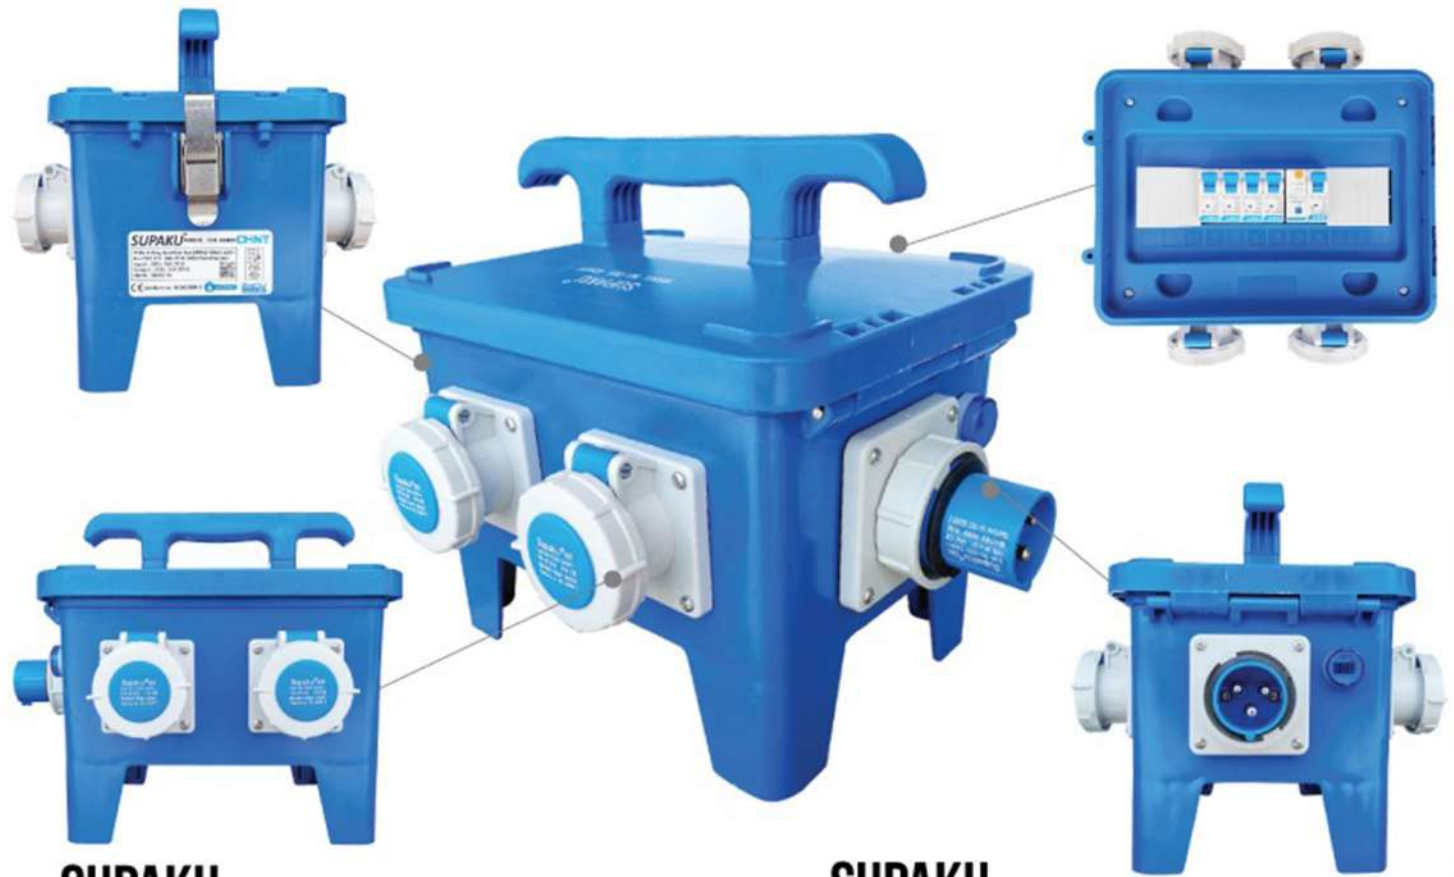

CEE WEATHERPROOF JUNCTION BOX

CEE JUNCTION BOX

SUPAKU WEATHERPROOF CEE PLUG & SOCKET

The CEE Weather Proof Plug and Socket series is designed to prevent incorrect insertion with high impact resistant and excellent electric insulation. Other feature of this product includes dustproof, damp proof, waterproof and corrosion resistant. This product is perfect for mining, petrochemical industry, construction, wharf, factory, exhibition center and many other industries which requires high heat resistant plugs & sockets.

SUPAKU CEE WEATHERPROOF JUNCTION BOX 240V MODEL : CEE 4240V

FEATURES

- Input Voltage : 240V Male Panel (IP67)
- Output Voltage : 4 x 16A 2P + E Panel Socket (IP67)
- HERTZ : 50Hz
- Standard Certification : IEC60309-1 IEC60309-2 CE, CCC
- Junction Box Protection Degree : IP 65
- Color : Blue

CEE WEATHERPROOF JUNCTION BOX 415V

FEATURES

- Input Voltage : 415v AC. 63A 5P (3Phase)
Output Voltage : 415v AC(2) + 240v AC(4)
- 415V - 240V (IP65) fitted with:
- 2 x IP44 CEE 32A 4P + 4 x IP44 2P + E Panel Socket
- HERTZ : 50 Hz
- Standard Certification :
IEC60309-1 IEC60309-2 CE, CCC
- Protection Degree : IP 65
- Color : Black

CEE WEATHERPROOF JUNCTION BOX 24V

FEATURES

- Input Voltage : 240V
- Output Voltage : 24V/240V - 24V (IP65) fitted with:
- 4 x IP44 16A 2P 24V Panel Socket
- HERTZ : 50 Hz
- Standard Certification :
- IEC60309-1 IEC60309-2 CE, CCC
- Protection Degree : IP 65
- Color : Yellow