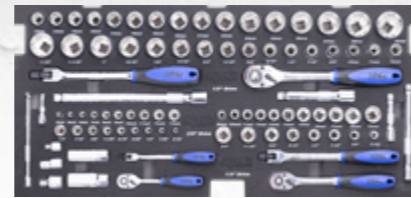

3/8" DR SOCKETS & ACCESSORIES

- 12pt - 8, 10, 11, 12, 13, 14, 15, 16, 17, 18 & 19mm
- 12pt - 5/16, 3/8, 7/16, 1/2, 9/16, 5/8, 11/16 & 3/4"
- Spark Plug Sockets - 5/8 & 13/16"
- 45T Ratchet & Flex Handle
- Wobble Extension Bars - 75 & 150mm
- Adaptors - 3/8Fx1/4M & 3/8Fx1/2M

1/2" DR SOCKETS & ACCESSORIES

- 12pt - 10, 11, 12, 13, 14, 15, 16, 17, 18, 19, 20, 21, 22, 23, 24, 26, 27, 30 & 32mm
- 12pt - 3/8, 7/16, 1/2, 9/16, 5/8, 11/16, 3/4, 13/16, 7/8, 15/16, 1, 1-1/16 & 1-1/8"
- 45T Ratchet & Flex Handle
- Wobble Extension Bars - 125 & 250mm
- Adaptor - 1/2Fx3/8M

FEATURES

- Keep your tool kit organised for rapid tool location and instant use
- All sockets, socket accessories and ring open end spanners come in hi-density foam tool storage system (EVA), cut to shadow your tools
- Offers extra protection for your SP Tools
- Easy identification of missing tools

SPANNERS

- Quad Drive Combination Spanners - 8, 10, 11, 12, 13, 14, 16, 17, 18 & 19mm
- Quad Drive Combination Spanners - 5/16, 3/8, 7/16, 1/2, 9/16, 5/8, 11/16 & 3/4"

TOOLS

- Screwdrivers - 3.0x75, 5.5x100 & 6.0x150
- Screwdrivers - #0x75, #1x80 & #2x150
- Hex Keys - 1.5, 2, 2.5, 3, 4, 5, 6, 8 & 10mm
- Hex Keys - 1/16, 5/64, 3/32, 1/8, 5/32, 3/16, 1/4, 5/16 & 3/8"
- Pliers - Combination
- Cutters - Diagonal
- Adjustable Wrench
- Hammer - Ball Pein

EVA FOAM TRAY INCLUDED