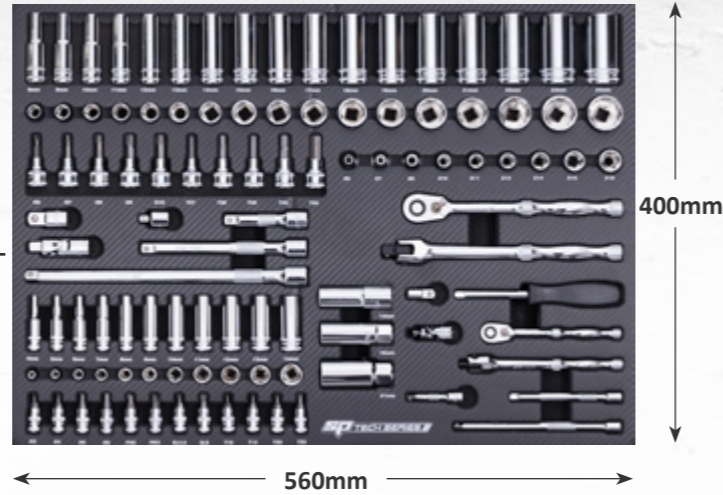

EVA FOAM TRAYS INCLUDING TOOLS

SP50009 METRIC ONLY

TECH SERIES EVA FOAM TRAY SOCKETS & ACCESSORIES METRIC ONLY 106 PIECE

1/4" DR SOCKETS & ACCESSORIES

- 6pt - 4, 5, 6, 7, 8, 9, 10, 11, 12, 13 & 14mm
- 6pt Deep - 4, 5, 6, 7, 8, 9, 10, 11, 12, 13 & 14mm
- Hex Bit Sockets - 3, 4, 5, & 6mm
- Torque Bit Sockets - T10, T15, T20 & T25
- Phillips Bits - #2 & #3
- Slotted Bits - 4 & 6mm
- 60T Ratchet, Flex Handle, Spinner Handle & Universal Joint
- Extension Bars - 50, 100 & 150mm
- Adaptor - 1/4Fx3/8M

3/8" DR SOCKETS & ACCESSORIES

- 12pt - 8, 9, 10, 11, 12, 13, 14, 15, 16, 17, 18, 19, 20, 21, 22, 23 & 24mm
- 12pt Deep - 8, 9, 10, 11, 12, 13, 14, 15, 16, 17, 18, 19, 20, 21, 22, 23 & 24mm
- Spark Plug Sockets - 16 & 21mm
- Magnetic Spark Plug Socket - 14mm
- E Torx - E6, E7, E8, E10, E11, E12, E14, E16 & E18
- Hex Bits - 6, 7, 8, 9 & 10mm
- Torque Bits - T27, T30, T40, T45 & T50
- 60T Ratchet, Flex Handle & Universal Joint
- Extension Bars - 75, 150 & 250mm
- Adaptors - 3/8Fx1/4M & 3/8Fx1/2M