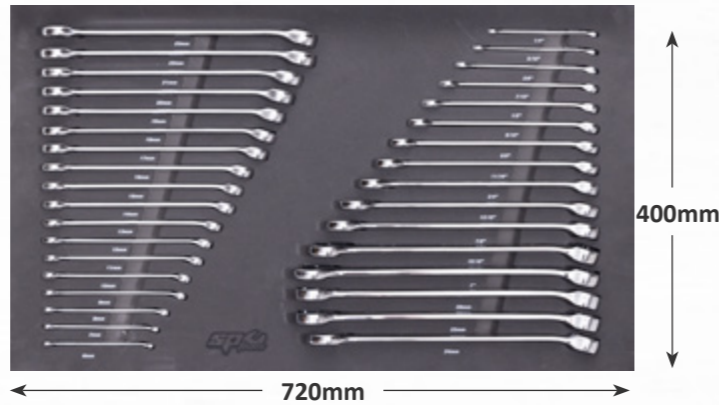

**EVA FOAM TRAY
SPANNERS
METRIC & SAE
34 PIECE**

1. **QUAD DRIVE COMBINATION SPANNERS**
2. 6, 7, 8, 9, 10, 11, 12, 13, 14, 15, 16, 17, 18, 19, 20, 21, 22, 23, 24, 25 & 26mm
   - 1/4, 5/16, 3/8, 7/16, 1/2, 9/16, 5/8, 11/16, 3/4, 13/16, 7/8, 15/16 & 1"

SP50020 METRIC & SAE

**EVA FOAM TRAY
SPANNERS
METRIC & SAE
26 PIECE**

1. **FLARE NUT SPANNERS**
2. 10x11, 12x13, 14x17 & 19x22mm
   - 3/8x7/16, 1/2x9/16, 5/8x11/16 & 3/4x7/8"
3. **GEAR DRIVE QUAD DRIVE SPANNERS**
4. 10, 11, 12, 13, 14, 15, 16, 17, 18 & 19mm
   - 5/16, 3/8, 7/16, 1/2, 9/16, 5/8, 11/16 & 3/4"