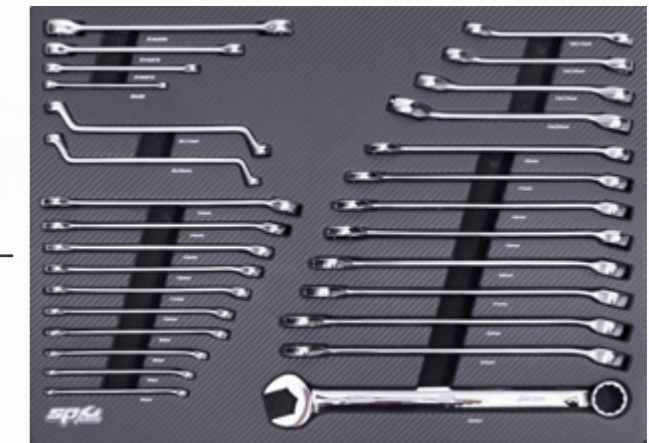

SPANNERS

- Quad Drive Combination Spanners - 8, 10, 11, 12, 13, 14, 16, 17, 18 & 19mm
- Quad Drive Combination Spanners - 5/16, 3/8, 7/16, 1/2, 9/16, 5/8, 11/16 & 3/4"

TOOLS

- Screwdrivers - 3.0x75, 5.5x100 & 6.0x150
- Screwdrivers - #0x75, #1x80 & #2x150
- Hex Keys - 1.5, 2, 2.5, 3, 4, 5, 6, 8 & 10mm
- Hex Keys - 1/16, 5/64, 3/32, 1/8, 5/32, 3/16, 1/4, 5/16 & 3/8"
- Pliers - Combination
- Cutters - Diagonal
- Adjustable Wrench
- Hammer - Ball Pein

EVA FOAM TRAYS
TOOLS INCLUDED

EVA HI-DENSITY FOAM STORAGE INSERTS - CUT TO SHADOW YOUR TOOLS.

- Offers extra protection for your SP Tools
- Keeps your tool kit organised for rapid tool location and instant use
- Easy identification of missing tools

EVA FOAM TRAYS INCLUDING TOOLS

SP50019 **METRIC ONLY**

**TECH SERIES EVA FOAM TRAY
SPANNERS
METRIC ONLY
29 PIECE**

1. **QUAD DRIVE COMBINATION SPANNERS**
   • 6, 7, 8, 9, 10, 11, 12, 13, 14, 15, 16, 17, 18, 19, 20, 21, 22, 23, & 24mm

1. **FLARE NUT SPANNERS**
   • 10x11mm, 12x13mm, 14x17mm & 19x22mm

1. **E-STAR SPANNERS**
   • E6xE8, E10xE12, E14xE16 & E18xE20

1. **DOUBLE BOX SPANNERS**
   • 8x10mm & 9x11mm

400mm

560mm

SP50011 **METRIC ONLY**

**TECH SERIES EVA FOAM TRAY
SOCKETS & ACCESSORIES
METRIC ONLY
15 PIECE**

1. **1/2" DR SOCKETS & ACCESSORIES**
   • 6pt - 19, 20, 21, 22, 23, 24, 27, 30, 32 & 36mm
   • 60T Ratchet, Flex Handle & Universal Joint
   • Extension Bars - 75 & 125mm