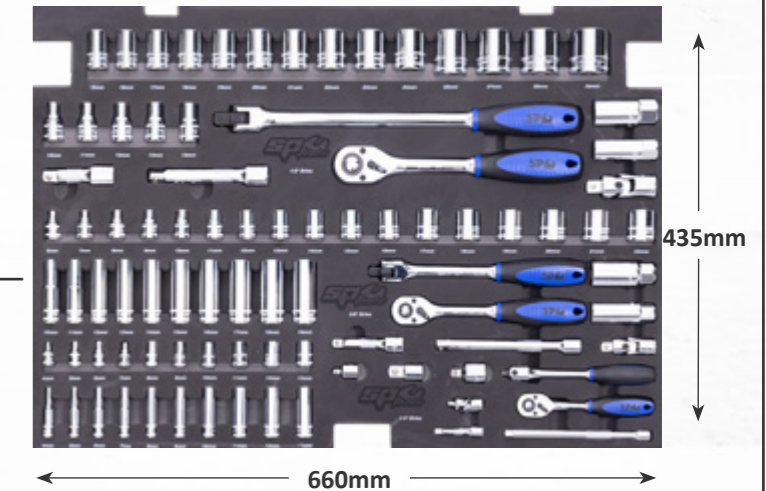

1/2" DR SOCKETS & ACCESSORIES

- 12pt - 10, 11, 12, 13, 14, 15, 16, 17, 18, 19, 20, 21, 22, 23, 24, 26, 27, 30 & 32mm
- Spark Plug Sockets - 16 & 21mm
- 45T Ratchet, Flex Handle & Universal Joint
- Extension Bars - 75 & 125mm
- Adaptor - 1/2Fx3/8M

SP50022 METRIC ONLY

EVA FOAM TRAY SPANNERS METRIC ONLY 23 PIECE

QUAD DRIVE COMBINATION SPANNERS

- 6, 7, 8, 9, 10, 11, 12, 13, 14, 15, 16, 17, 18, 19, 20, 21, 22, 23, & 24mm