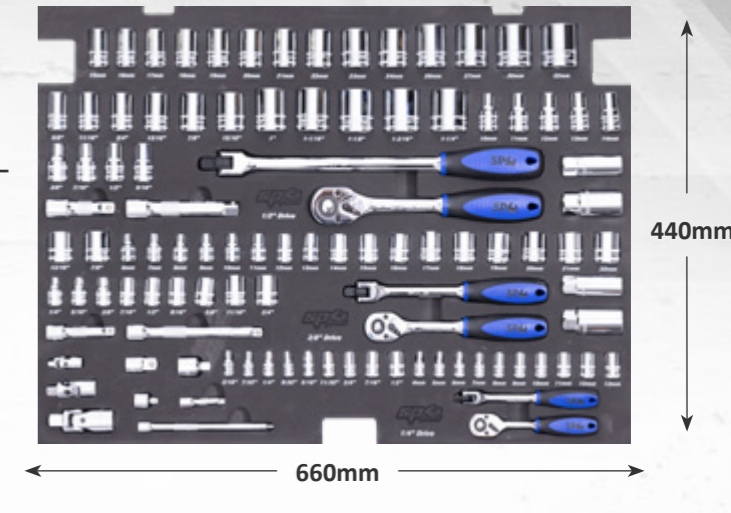

440mm

660mm

SP50008 METRIC & SAE

EVA FOAM TRAY SOCKETS & ACCESSORIES METRIC & SAE 122 PIECE

1. **1/4" DR 12PT SOCKETS & ACCESSORIES**
2. 12pt - 4, 5, 6, 7, 8, 9, 10, 11, 12 & 13mm
   - 12pt - 3/16, 7/32, 1/4, 9/32, 5/16, 11/32, 3/8, 7/16 & 1/2"
   - 45T Ratchet, Flex Handle & Universal Joint
   - Extension Bars - 50 & 150mm

1. **3/8" DR 12PT SOCKETS & ACCESSORIES**
2. 12pt - 6, 7, 8, 9, 10, 11, 12, 13, 14, 15, 16, 17, 18, 19, 20, 21 & 22mm
   - 12pt - 1/4, 5/16, 3/8, 7/16, 1/2, 9/16, 5/8, 11/16, 3/4, 13/16 & 7/8"
   - 12pt - Deep - 10, 11, 12, 13, 14, 15, 16, 17, 18 & 19mm
   - 12pt Deep - 5/16, 3/8, 7/16, 1/2, 9/16, 5/8, 11/16 & 3/4"
   - Spark Plug Sockets - 5/8 & 13/16"
   - 45T Ratchet, Flex Handle & Universal Joint
   - Extension Bars - 75 & 150mm
   - Adaptors - 3/8Fx1/4M & 3/8Fx1/2M

1. **1/2" DR 12PT SOCKETS & ACCESSORIES**
2. 12pt - 10, 11, 12, 13, 14, 15, 16, 17, 18, 19, 20, 21, 22, 23, 24, 26, 27, 30 & 32mm
   - 12pt - 3/8, 7/16, 1/2, 9/16, 5/8, 11/16, 3/4, 13/16, 7/8, 15/16, 1, 1-1/16, 1-1/8, 1-3/16 & 1-1/4"
   - Spark Plug Sockets - 5/8 & 13/16"
   - 45T Ratchet, Flex Handle & Universal Joint
   - Extension Bars - 75, 125 & 150mm
   - Adaptor - 1/2Fx3/8M