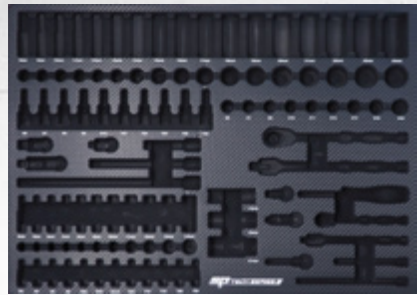

*IMAGES ARE FOR ILLUSTRATION PURPOSES ONLY, CONTENTS MAY VARY

*IMAGES ARE FOR ILLUSTRATION PURPOSES ONLY, CONTENTS MAY VARY

EVA FOAM TRAYS - TOOLS NOT INCLUDED

400mm

SP50909 ← 560mm →

TECH SERIES EVA FOAM TRAY