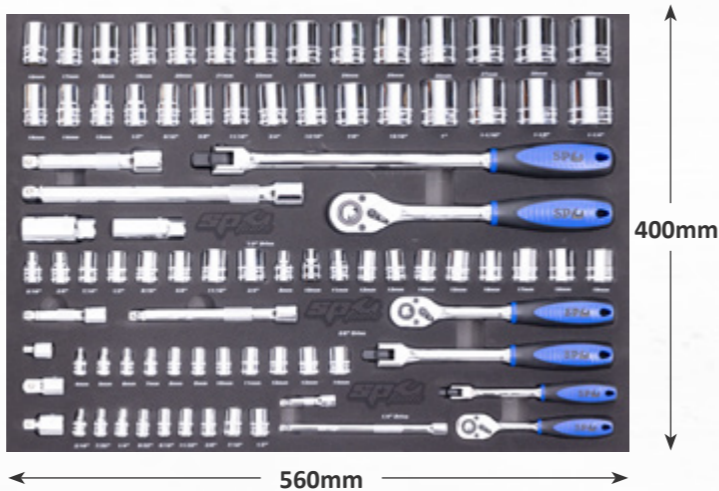

400mm

560mm

SP50000 METRIC & SAE

EVA FOAM TRAY SOCKETS & ACCESSORIES METRIC & SAE 32 PIECE

1. **3/4" DR 12PT SOCKETS & ACCESSORIES**
2. 12pt - 19, 22, 24, 27, 30, 32, 36, 38, 41, 46, 50 & 55mm
   - 12pt - 3/4, 13/16, 7/8, 15/16, 1, 1-1/16, 1-1/8, 1-3/16, 1-1/4, 1-5/16, 1-3/8, 1-7/16, 1-1/2, 1-5/8 & 1-7/8"
   - 24T Ratchet
   - Flex Handle - 450mm
   - Extension Bars - 200 & 400mm
   - Extendable Handle - 450 to 750mm
   - Universal Joint