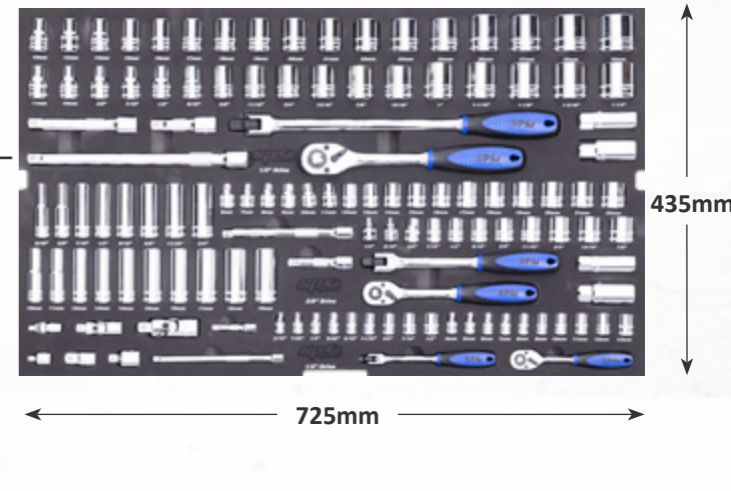

435mm

725mm

SP50016 METRIC & SAE

EVA FOAM TRAY SPANNERS METRIC & SAE 15 PIECE

1. **QUAD DRIVE COMBINATION SPANNERS**
2. 20, 21, 22, 23, 24, 25, 26, 27, 30 & 32mm
   - 15/16, 1, 1-1/16, 1-1/8 & 1-1/4"