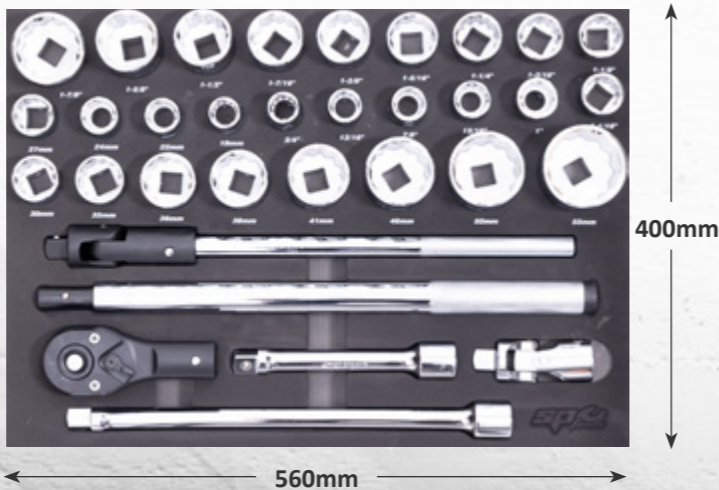

400mm

560mm

*IMAGES ARE FOR ILLUSTRATION PURPOSES ONLY, CONTENTS MAY VARY

SP50005 METRIC & SAE

EVA FOAM TRAY SOCKETS & ACCESSORIES METRIC & SAE 103 PIECE

1. **1/4" DR SOCKETS & ACCESSORIES**
2. 12pt - 4, 5, 6, 7, 8, 9, 10, 11, 12 & 13mm
   - 12pt - 3/16, 7/32, 1/4, 9/32, 5/16, 11/32, 3/8, 7/16 & 1/2"
   - 45T Ratchet, Flex Handle & Universal Joint
   - Extension Bars - 50 & 150mm

1. **3/8" DR SOCKETS & ACCESSORIES**
2. 12pt - 6, 7, 8, 9, 10, 11, 12, 13, 14, 15, 16, 17, 18, 19, 20, 21 & 22mm
   - 12pt - 1/4, 5/16, 3/8, 7/16, 1/2, 9/16, 5/8, 11/16, 3/4, 13/16 & 7/8"
   - Spark Plug Sockets - 5/8 & 13/16"
   - 45T Ratchet, Flex Handle & Universal Joint
   - Extension Bars - 75 & 150mm
   - Adaptors - 3/8Fx1/4M & 3/8Fx1/2M

1. **1/2" DR SOCKETS & ACCESSORIES**
2. 12pt - 10, 11, 12, 13, 14, 15, 16, 17, 18, 19, 20, 21, 22, 23, 24, 26, 27, 30 & 32mm
   - 12pt - 3/8, 7/16, 1/2, 9/16, 5/8, 11/16, 3/4, 13/16, 7/8, 15/16, 1, 1-1/16, 1-1/8, 1-3/16 & 1-1/4"
   - Spark Plug Sockets - 5/8 & 13/16"
   - 45T Ratchet, Flex Handle & Universal Joint
   - Extension Bars - 75 & 125mm
   - Adaptor - 1/2Fx3/8M