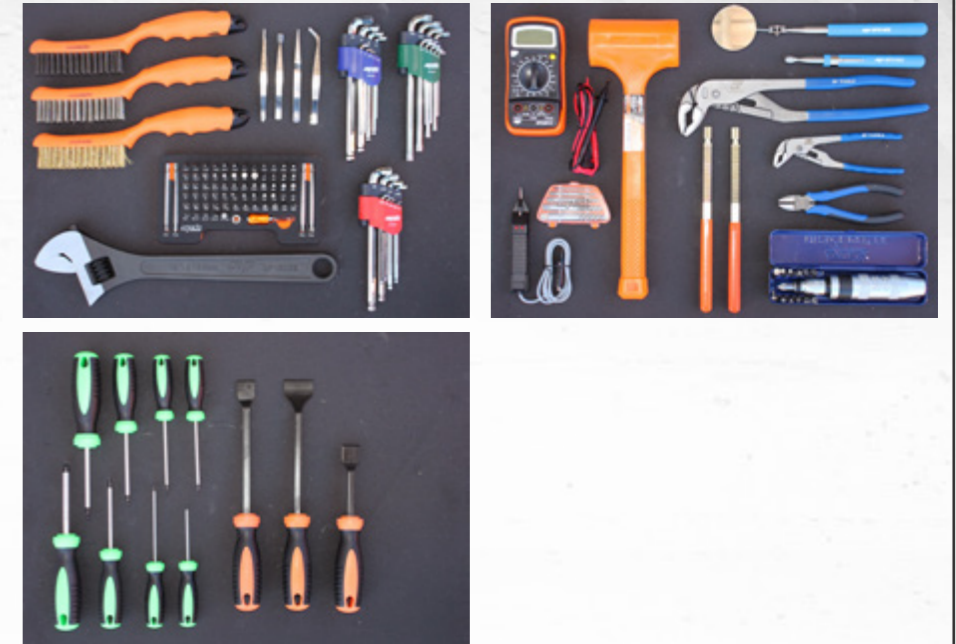

EVA FOAM TRAY NOT INCLUDED

SP50105D

TOOL KIT - 107 PIECE

CONTENTS

- Screwdrivers - 3.0x75, 5.5x100, 6.5x38, 6.5x100, 6.5x150 & 8.0x150mm
- Screwdrivers - #0x75, #1x75, #2x38, #2x100, #2x150 & #3x150mm
- Precision Screwdrivers - 2.0x50, 2.5x50, 3.0x50, #00x50, #000x50 & #000x50mm
- Ratchet Driver Bit Set - 31pc
- Hex Keys - 1.5, 2, 2.5, 3, 4, 5, 6, 8 & 10mm
- Hex Keys - 1/16, 5/64, 3/32, 1/8, 5/32, 3/16, 1/4, 5/16 & 3/8"
- Torx Keys - T10, T15, T20, T25, T27, T30, T40, T45 & T50
- Pliers - Combination, Long Nose, Multigrip & Locking
- Circlip Pliers Set - 4pc
- Cutters - Diagonal
- Adjustable Wrenches - 2pc
- Hammers - Ball Pein 16oz & 24oz, Soft/Hard Head - 40mm
- Pin Punch & Chisel Set - 10pc
- Pick Set - 4pc
- Tape Measure
- Hacksaw
- Knife

EVA FOAM TRAY NOT INCLUDED

SP50114D

TOOL KIT - 127 PIECE

CONTENTS

- Technicians Bit Set - 71pc
- Impact Screwdriver Set - 13pc
- Hex Keys Stubby - 1.5, 2, 2.5, 3, 4, 5, 6, 8 & 10mm
- Hex Keys Stubby - 1/16, 5/64, 3/32, 1/8, 5/32, 3/16, 1/4, 5/16 & 3/8"
- Torx Keys Stubby - T10, T15, T20, T25, T27, T30, T40, T45 & T50
- Screw extractor set - 5pc
- Tweezers Set - 4pc
- Wire Brush Set - 3pc
- Magnetic Pick-up Tool
- Inspection Mirror
- Electrical Digital Multimeter
- Circuit Tester

EVA FOAM TRAY NOT INCLUDED

*IMAGES ARE FOR ILLUSTRATION PURPOSES ONLY, CONTENTS MAY VARY

SP50115D

TOOL KIT - 145 PIECE

CONTENTS

- Screwdrivers - T8, T10, T15, T20, T25, T27, T30 & T40
- Technicians Bit set - 71pc
- Impact Screwdriver Set - 13pc
- Hex Keys Stubby - 1.5, 2, 2.5, 3, 4, 5, 6, 8 & 10mm
- Hex Keys Stubby - 1/16, 5/64, 3/32, 1/8, 5/32, 3/16, 1/4, 5/16 & 3/8"
- Torx Keys Stubby - T10, T15, T20, T25, T27, T30, T40, T45 & T50
- Screw Extractor Set - 5pc
- Pliers - Multigrips (2)
- Cutters - Diagonal
- Adjustable Wrench
- Hammers - Dead Blow
- Tweezers Set - 4pc
- Wire Brush Set - 3pc
- Thread Files - 2pc
- Gasket Scraper Set - 3pc
- Magnetic Pick-up Tool
- Inspection Mirror
- Electrical Digital Multimeter
- Circuit Tester