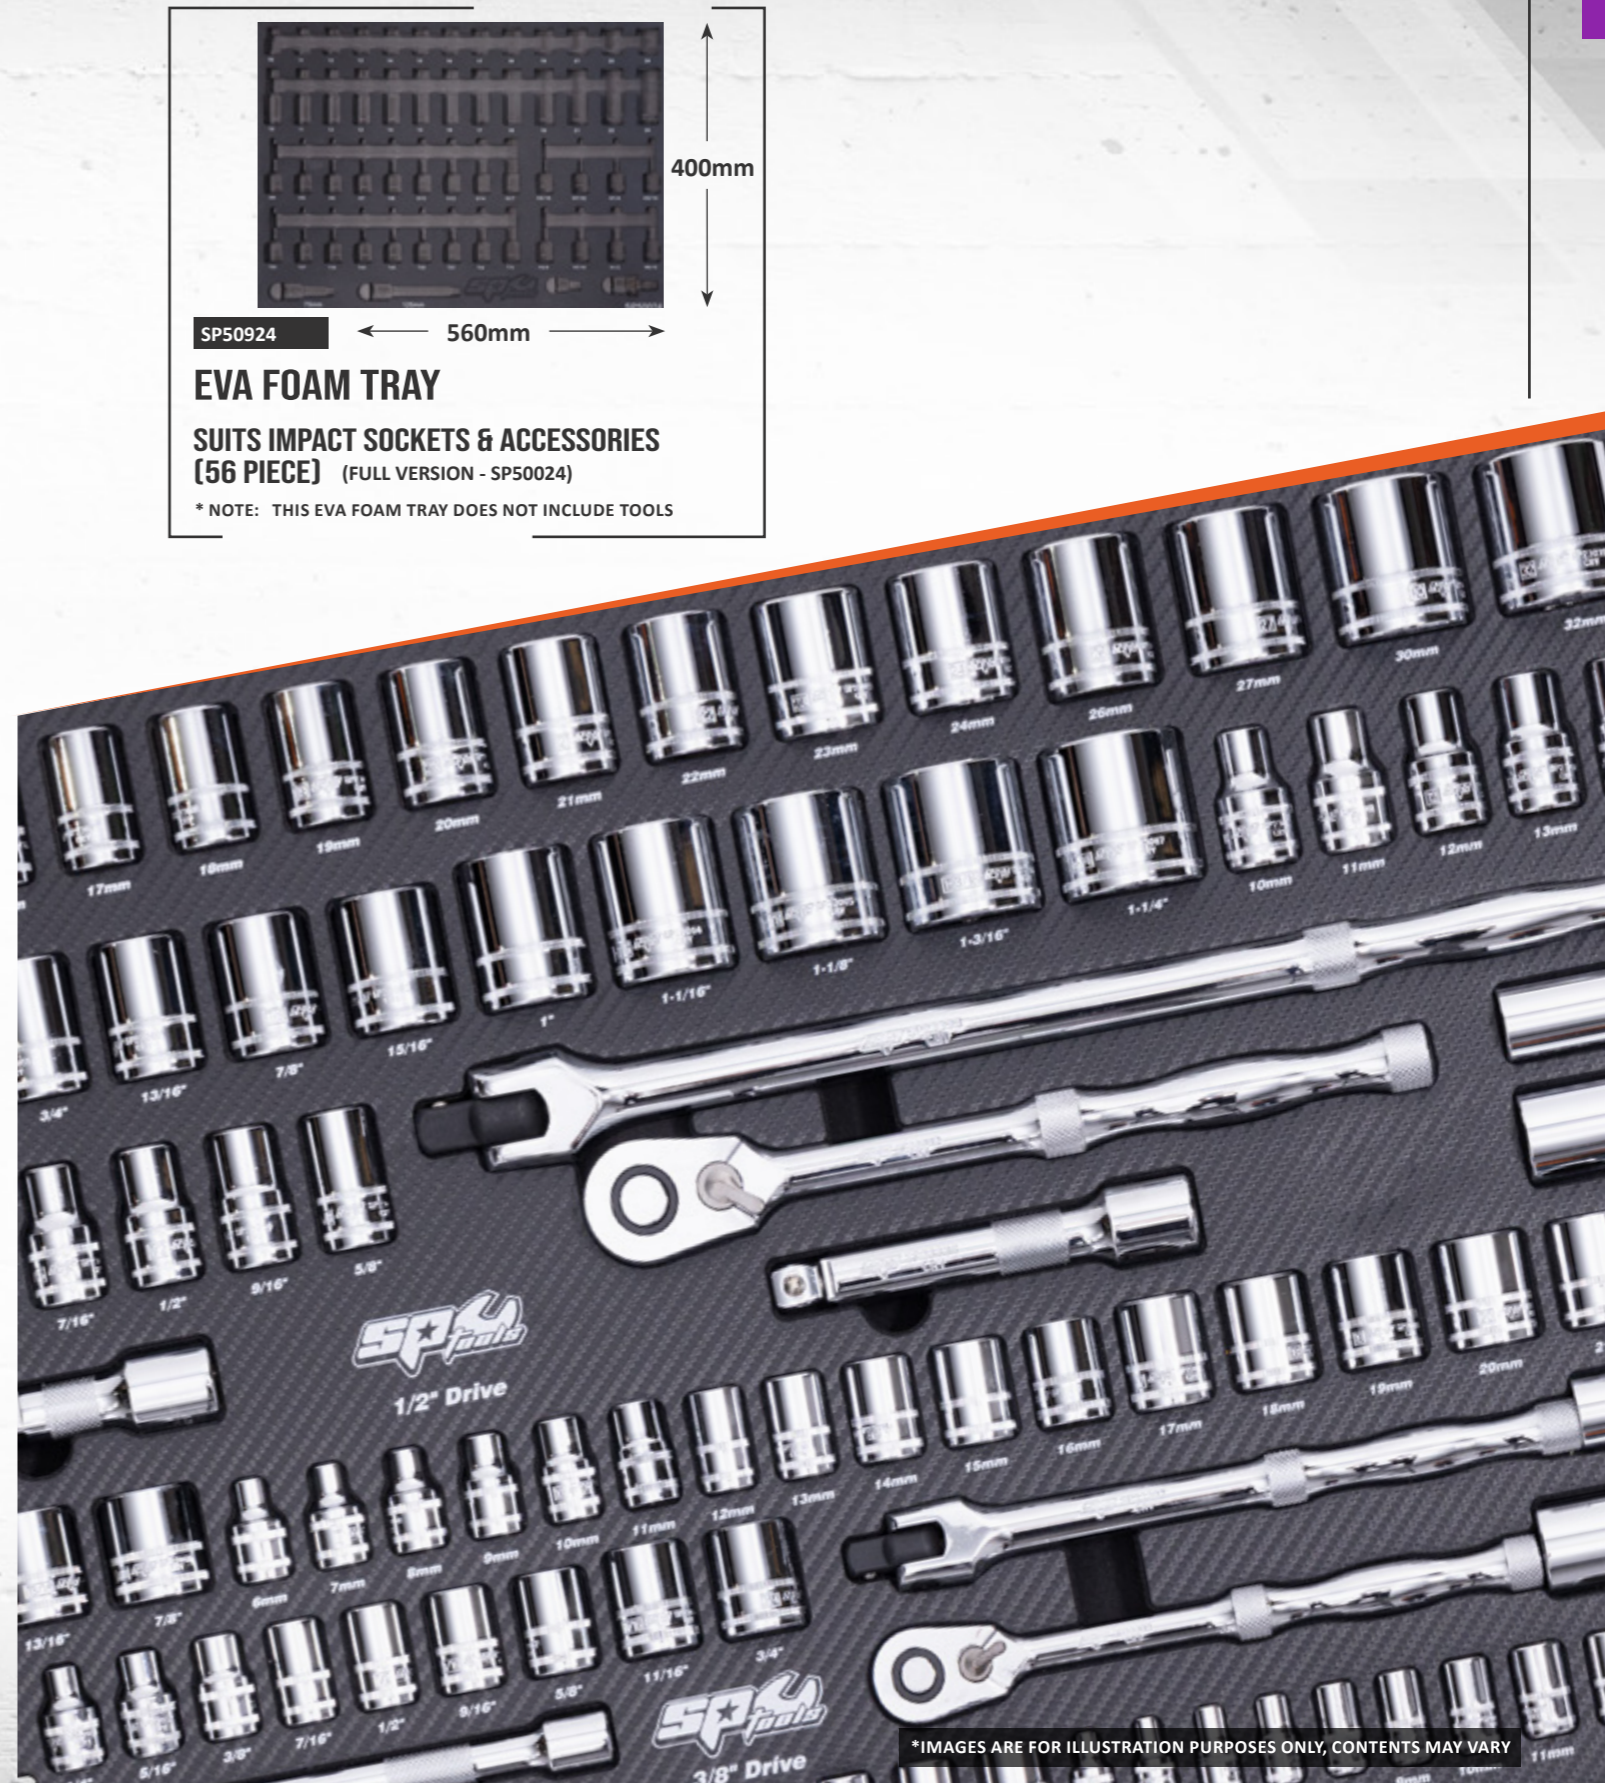

LIST OF TOOLS THAT FIT THESE TRAYS

- Screwdrivers - 3.0x75, 5.5x100, 6.5x38, 6.5x100, 6.5x150 & 8.0x150mm
- Screwdrivers - #0x75, #1x75, #2x38, #2x100, #2x150 & #3x150mm
- Screwdrivers - T8, T10, T15, T20, T25, T27, T30 & T40
- Precision Screwdrivers - 2.0x50, 2.5x50, 3.0x50, #0x50, #00x50 & #000x50mm
- Impact Screwdriver Set - 13pc
- Hex Keys - 1.5, 2, 2.5, 3, 4, 5, 6, 8 & 10mm
- Hex Keys - 1/16, 5/64, 3/32, 1/8, 5/32, 3/16, 1/4, 5/16 & 3/8"
- Torx Keys - T10, T15, T20, T25, T27, T30, T40, T45 & T50
- Hex Keys Stubby - 1.5, 2, 2.5, 3, 4, 5, 6, 8 & 10mm
- Hex Keys Stubby - 1/16, 5/64, 3/32, 1/8, 5/32, 3/16, 1/4, 5/16 & 3/8"
- Torx Keys Stubby - T10, T15, T20, T25, T27, T30, T40, T45 & T50
- 1/4" Dr Technicians Bit set - 71pc
- Ratchet Bit Set - 31pc
- Pliers - Combination, Long Nose, Multigrips (3) & Locking
- Circlip Pliers Set - 4pc
- Cutters - Diagonal (2)
- Adjustable Wrenches (3)
- Hammers - Ball pein 16oz & 24oz, Soft/Hard Head & Dead Blow
- Pick Set - 4pc
- Pin Punch & Chisel Set - 10pc
- Tweezers Set - 4pc
- Knife
- Thread Files (2)
- Gasket Scraper Set - 3pc
- Magnetic Pick-up Tool
- Inspection Mirror

* NOTE: THIS EVA FOAM TRAY DOES NOT INCLUDE TOOLS

400mm

SP50917M ← 560mm →

PREMIUM SERIES EVA FOAM TRAY

SUITS METRIC & SAE SPANNERS
[25 PIECE] (FULL VERSION - SP50017M)

* NOTE: THIS EVA FOAM TRAY DOES NOT INCLUDE TOOLS

*IMAGES ARE FOR ILLUSTRATION PURPOSES ONLY, CONTENTS MAY VARY

EVA FOAM TRAYS - TOOLS NOT INCLUDED

*IMAGES ARE FOR ILLUSTRATION PURPOSES ONLY, CONTENTS MAY VARY