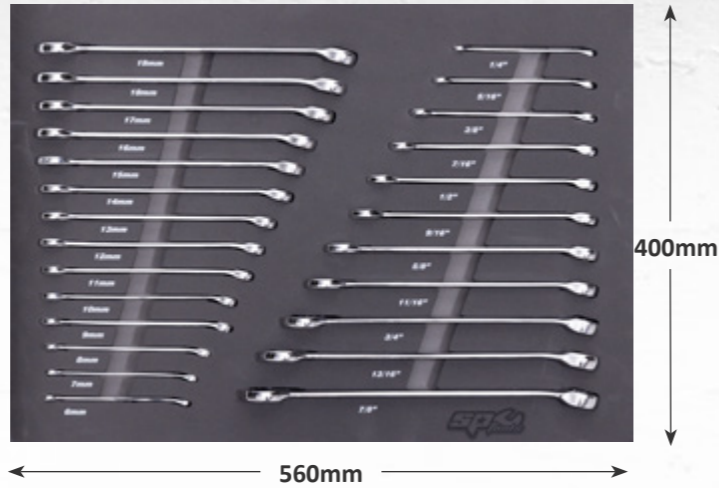

EVA FOAM TRAYS INCLUDING TOOLS

SP50015 METRIC & SAE

**EVA FOAM TRAY
SPANNERS
METRIC & SAE
25 PIECE**

1. **QUAD DRIVE COMBINATION SPANNERS**
2. 6, 7, 8, 9, 10, 11, 12, 13, 14, 15, 16, 17, 18 & 19mm
   - 1/4, 5/16, 3/8, 7/16, 1/2, 9/16, 5/8, 11/16, 3/4, 13/16 & 7/8"