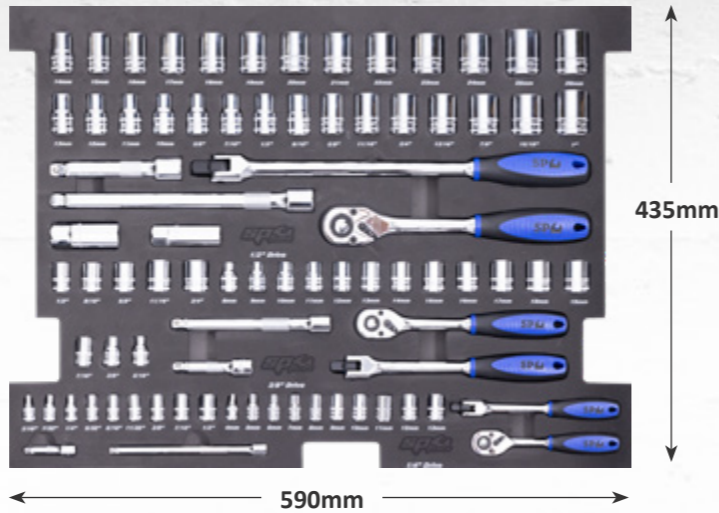

EVA FOAM TRAYS INCLUDING TOOLS

SP50003 METRIC & SAE

EVA FOAM TRAY SOCKETS & ACCESSORIES METRIC & SAE 81 PIECE

1. **1/4" DR SOCKETS & ACCESSORIES**
2. 12pt - 4, 5, 6, 7, 8, 9, 10, 11, 12 & 13mm
   - 12pt - 3/16, 7/32, 1/4, 9/32, 5/16, 11/32, 3/8, 7/16 & 1/2"
   - 45T Ratchet & Flex Handle
   - Wobble Extension Bars - 50 & 150mm

1. **3/8" DR SOCKETS & ACCESSORIES**
2. 12pt - 8, 9, 10, 11, 12, 13, 14, 15, 16, 17, 18 & 19mm
   - 12pt - 5/16, 3/8, 7/16, 1/2, 9/16, 5/8, 11/16 & 3/4"
   - 45T Ratchet & Flex Handle
   - Wobble Extension Bars - 75 & 150mm

1. **1/2" DR SOCKETS & ACCESSORIES**
2. 12pt - 10, 11, 12, 13, 14, 15, 16, 17, 18, 19, 20, 21, 22, 23, 24, 25 & 26mm
   - 12pt - 3/8, 7/16, 1/2, 9/16, 5/8, 11/16, 3/4, 13/16, 7/8, 15/16 & 1"
   - 45T Ratchet & Flex Handle
   - Wobble Extension Bars - 125 & 250mm
   - Spark Plug Sockets - 5/8 & 13/16"

435mm

590mm

SP50004 METRIC & SAE

EVA FOAM TRAY SOCKETS & ACCESSORIES METRIC & SAE 85 PIECE

1. **1/4" DR SOCKETS & ACCESSORIES**
2. 12pt - 4, 5, 6, 7, 8, 9, 10, 11, 12, 13 & 14mm
   - 12pt - 3/16, 7/32, 1/4, 9/32, 5/16, 11/32, 3/8, 7/16 & 1/2"
   - 45T Ratchet & Flex Handle
   - Wobble Extension Bars - 50 & 150mm

1. **3/8" DR SOCKETS & ACCESSORIES**
2. 12pt - 8, 10, 11, 12, 13, 14, 15, 16, 17, 18 & 19mm
   - 12pt - 5/16, 3/8, 7/16, 1/2, 9/16, 5/8, 11/16 & 3/4"
   - Spark Plug Sockets - 5/8 & 13/16"
   - 45T Ratchet & Flex Handle
   - Wobble Extension Bars - 75 & 150mm
   - Adaptors - 3/8Fx1/4M & 3/8Fx1/2M

1. **1/2" DR SOCKETS & ACCESSORIES**
2. 12pt - 13, 14, 15, 16, 17, 18, 19, 20, 21, 22, 23, 24, 25, 26, 27, 30 & 32mm
   - 12pt - 1/2, 9/16, 5/8, 11/16, 3/4, 13/16, 7/8, 15/16, 1, 1-1/16, 1-1/8 & 1-1/4"
   - 45T Ratchet & Flex Handle
   - Wobble Extension Bars - 125 & 250mm
   - Adaptor - 1/2Fx3/8M