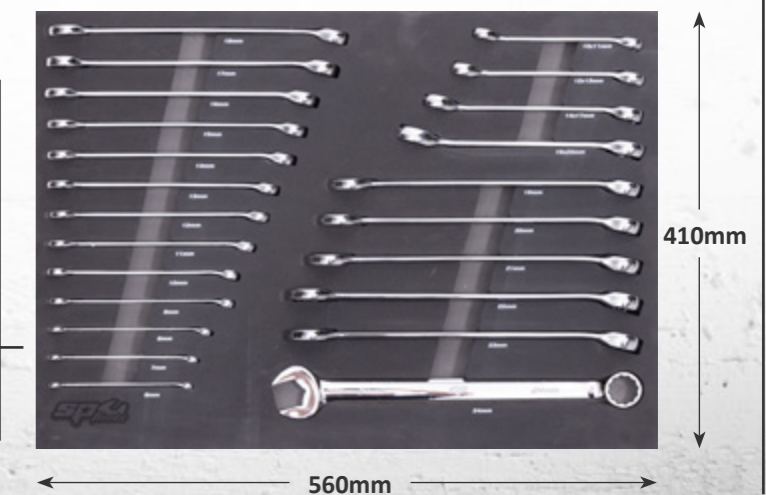

*IMAGES ARE FOR ILLUSTRATION PURPOSES ONLY, CONTENTS MAY VARY

EVA FOAM TRAYS INCLUDING TOOLS

SP50003 METRIC & SAE

EVA FOAM TRAY SOCKETS & ACCESSORIES METRIC & SAE 81 PIECE

- 1/4" DR SOCKETS & ACCESSORIES**
- 12pt - 4, 5, 6, 7, 8, 9, 10, 11, 12 & 13mm
 - 12pt - 3/16, 7/32, 1/4, 9/32, 5/16, 11/32, 3/8, 7/16 & 1/2"
 - 45T Ratchet & Flex Handle
 - Wobble Extension Bars - 50 & 150mm