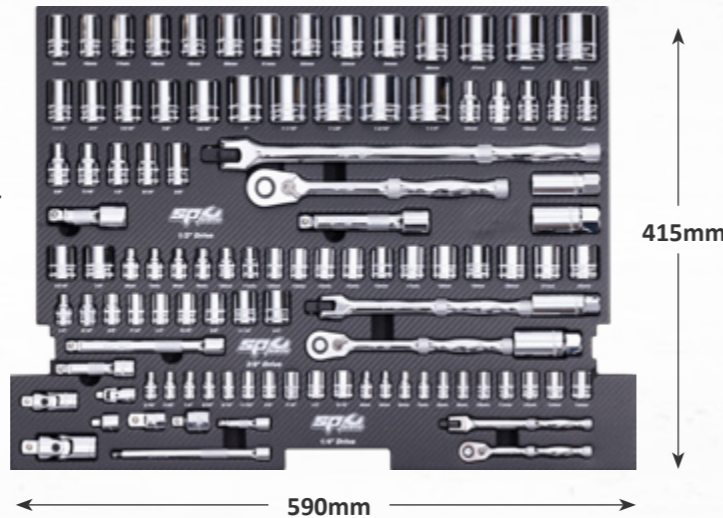

1/2" DR SOCKETS & ACCESSORIES

- 12pt - 10, 11, 12, 13, 14, 15, 16, 17, 18, 19, 20, 21, 22, 23, 24, 26, 27, 30 & 32mm
- 12pt - 3/8, 7/16, 1/2, 9/16, 5/8, 11/16, 3/4, 13/16, 7/8, 15/16, 1, 1-1/16, 1-1/8, 1-3/16 & 1-1/4"
- Spark Plug Sockets - 5/8 & 13/16"
- 60T Ratchet, Flex Handle & Universal Joint
- Wobble Extension Bars - 75 & 125mm
- Adaptor - 1/2Fx3/8M