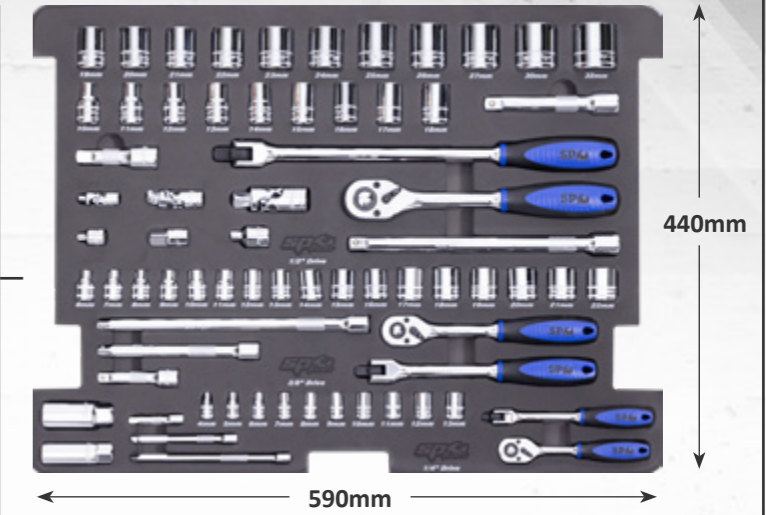

EVA FOAM TRAYS INCLUDING TOOLS

SP50009 METRIC ONLY

TECH SERIES EVA FOAM TRAY SOCKETS & ACCESSORIES METRIC ONLY 106 PIECE

1/4" DR SOCKETS & ACCESSORIES

- 6pt - 4, 5, 6, 7, 8, 9, 10, 11, 12, 13 & 14mm
- 6pt Deep - 4, 5, 6, 7, 8, 9, 10, 11, 12, 13 & 14mm
- Hex Bit Sockets - 3, 4, 5, & 6mm
- Torque Bit Sockets - T10, T15, T20 & T25
- Phillips Bits - #2 & #3
- Slotted Bits - 4 & 6mm
- 60T Ratchet, Flex Handle, Spinner Handle & Universal Joint
- Extension Bars - 50, 100 & 150mm
- Adaptor - 1/4Fx3/8M

3/8" DR SOCKETS & ACCESSORIES

- 12pt - 8, 9, 10, 11, 12, 13, 14, 15, 16, 17, 18, 19, 20, 21, 22, 23 & 24mm
- 12pt Deep - 8, 9, 10, 11, 12, 13, 14, 15, 16, 17, 18, 19, 20, 21, 22, 23 & 24mm
- Spark Plug Sockets - 16 & 21mm
- Magnetic Spark Plug Socket - 14mm
- E Torx - E6, E7, E8, E10, E11, E12, E14, E16 & E18
- Hex Bits - 6, 7, 8, 9 & 10mm
- Torque Bits - T27, T30, T40, T45 & T50
- 60T Ratchet, Flex Handle & Universal Joint
- Extension Bars - 75, 150 & 250mm
- Adaptors - 3/8Fx1/4M & 3/8Fx1/2M

SP50006M METRIC & SAE

PREMIUM SERIES EVA FOAM TRAY SOCKETS & ACCESSORIES METRIC & SAE 105 PIECE

1/4" DR SOCKETS & ACCESSORIES

- 12pt - 4, 5, 6, 7, 8, 9, 10, 11, 12, 13 & 14mm
- 12pt - 3/16, 7/32, 1/4, 9/32, 5/16, 11/32, 3/8, 7/16, 1/2 & 9/16"
- 60T Ratchet, Flex Handle & Universal Joint
- Wobble Extension Bars - 50 & 150mm

3/8" DR SOCKETS & ACCESSORIES

- 12pt - 6, 7, 8, 9, 10, 11, 12, 13, 14, 15, 16, 17, 18, 19, 20, 21 & 22mm
- 12pt - 1/4, 5/16, 3/8, 7/16, 1/2, 9/16, 5/8, 11/16, 3/4, 13/16 & 7/8"
- Spark Plug Sockets - 5/8 & 13/16"
- 60T Ratchet, Flex Handle & Universal Joint
- Wobble Extension Bars - 75 & 150mm
- Adaptors - 3/8Fx1/4M & 3/8Fx1/2M

1/2" DR SOCKETS & ACCESSORIES