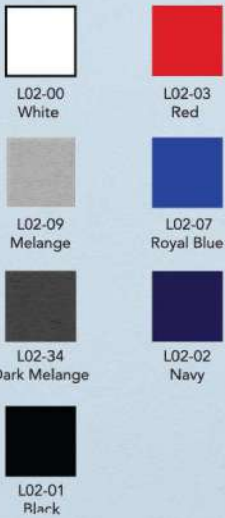

Page 82 - 83

L01

Honeycomb Polo

100% COTTON | 210GSM | XS - 3XL

SIZE	XS	S	M	L	XL	XXL	3XL
CHEST	36"	38"	40"	42"	44"	46"	48"
LENGTH	25"	26"	27"	28"	29"	30"	31"
SHOULDER	15"	16"	17"	18"	20"	21"	22"
SLEEVE	8.0"	8.0"	8.5"	9.0"	9.5"	10.0"	10.5"

LF01

Honeycomb Polo Female

100% COTTON | 210GSM | XS - L

LF01-00
White

LF01-07
Royal Blue

LF01-01
Black

LF01-02
Navy

LF01-03
Red

SIZE	XS	S	M	L
CHEST	34"	36"	38"	40"
LENGTH	13.0"	14.0"	15.0"	16.0"
SLEEVE	6.5"	6.5"	7.0"	7.0"

L02

Honeycomb Polo Long Sleeve

100% COTTON | 210GSM | XS - 3XL

SIZE	XS	S	M	L	XL	XXL	3XL
CHEST	36"	38"	40"	42"	44"	46"	48"
LENGTH	25"	26"	27"	28"	29"	30"	31"
SHOULDER	15"	16"	17"	18"	20"	21"	22"
SLEEVE	23.0"	23.5"	24.0"	24.5"	25.0"	25.5"	26.0"