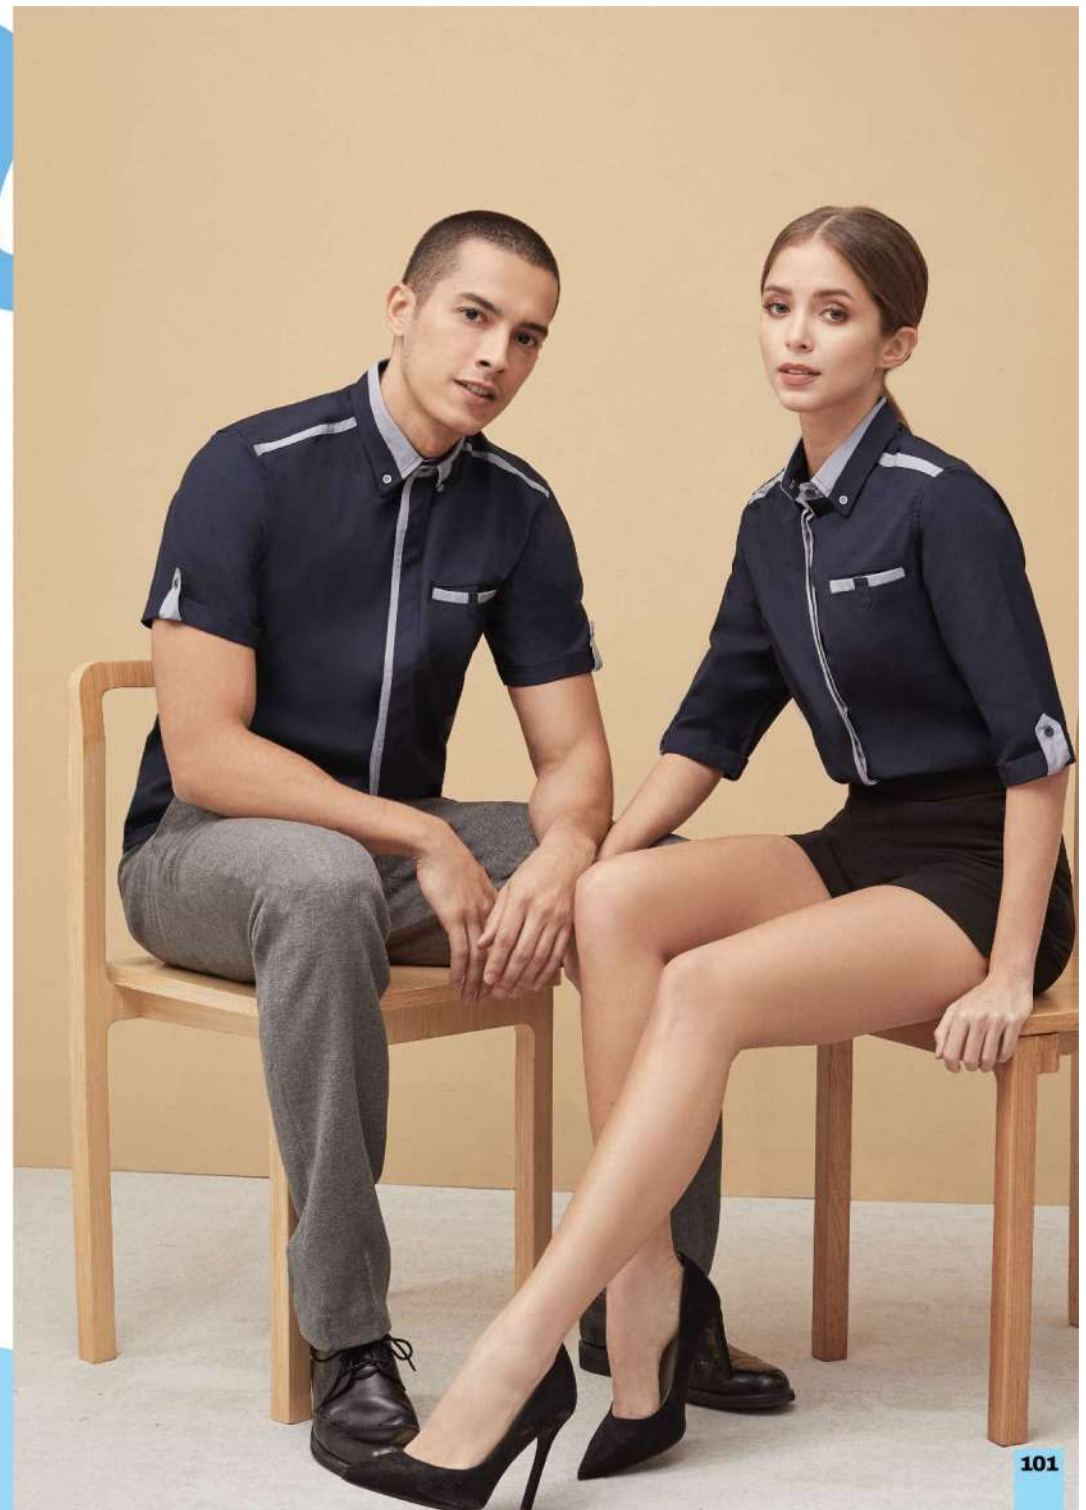

US1300

F1 Uniform

TR VISCOSE | 200GSM | S - 3XL (BOTH MALE & FEMALE)

F1 Uniform(Male) Size Chart

SIZE	S	M	L	XL	XXL	3XL
CHEST	40"	42"	44"	46"	48"	50"
LENGTH	28.0"	28.5"	29.5"	30.5"	31.0"	31.5"
SHOULDER	17"	18"	19"	20"	21"	22"
SLEEVE	9.5"	9.5"	10.0"	10.5"	10.5"	10.5"

F1 Uniform(Female) Size Chart

SIZE	S	M	L	XL	XXL	3XL
CHEST	36"	38"	40"	42"	44"	46"
LENGTH	25.5"	26.5"	27.5"	29.0"	29.5"	29.5"
SHOULDER	15.0"	15.5"	16.0"	16.5"	16.5"	17.5"
SLEEVE	13.5"	14.0"	14.0"	14.5"	14.5"	15.0"