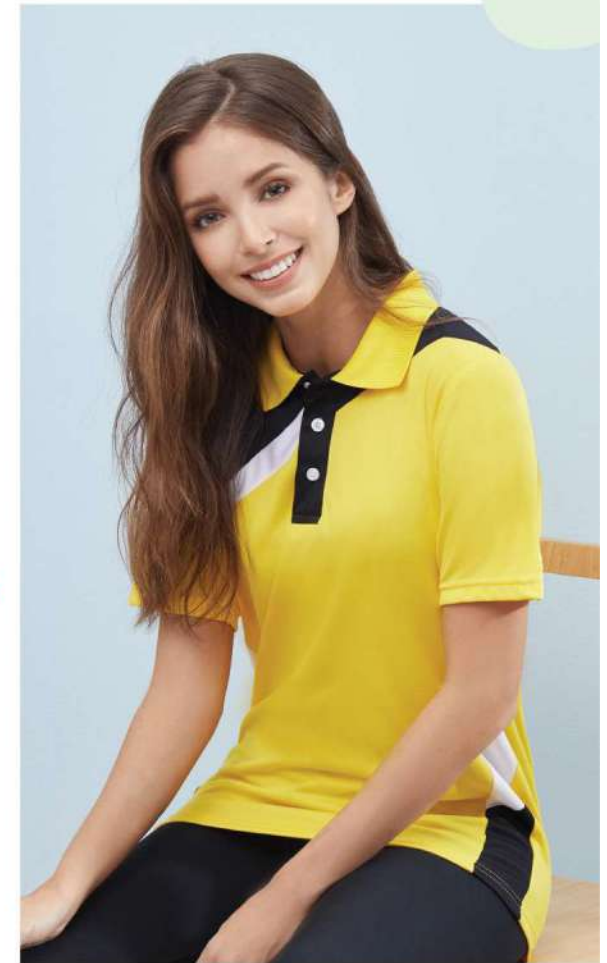

M22-03
Red

M22-10
Yellow

M22-11
Apple green

M22-17
Sea Blue

SIDE

SIZE	XS	S	M	L	XL	XXL	3XL
CHEST	36"	38"	40"	42"	44"	46"	48"
LENGTH	25"	26"	27"	28"	29"	30"	31"
SHOULDER	15"	16"	17"	18"	20"	21"	22"
SLEEVE	8.0"	8.0"	8.5"	9.0"	9.5"	10.0"	10.5"