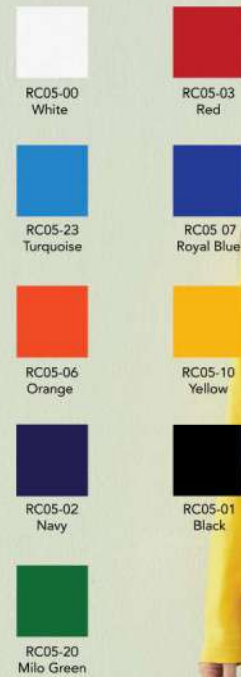

SIZE	XS	S	M	L	XL	XXL	3XL	4XL	5XL
CHEST	36"	38"	40"	42"	44"	46"	48"	50"	52"
LENGTH	25"	26"	27"	28"	29"	30"	31"	32"	33"
SHOULDER	15"	16"	17"	18"	20"	21"	22"	23"	24"
SLEEVE	23.0"	23.5"	24.0"	24.5"	25.0"	25.5"	26.0"	27.0"	27.5"