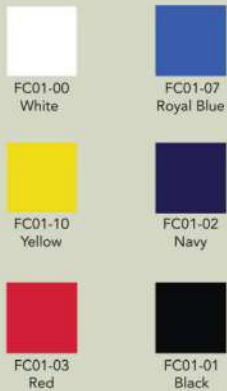

FC01

100% Fullycomb Cotton Polo

100% COTTON | 180GSM | XS - 3XL

SIZE	XS	S	M	L	XL	XXL	3XL
CHEST	36"	38"	40"	42"	44"	46"	48"
LENGTH	25"	26"	27"	28"	29"	30"	31"
SHOULDER	15"	16"	17"	18"	20"	21"	22"
SLEEVE	8.0"	8.0"	8.5"	9.0"	9.5"	10.0"	10.5"

*"Making it simple,
but significant."*

Don Draper, Mad Men