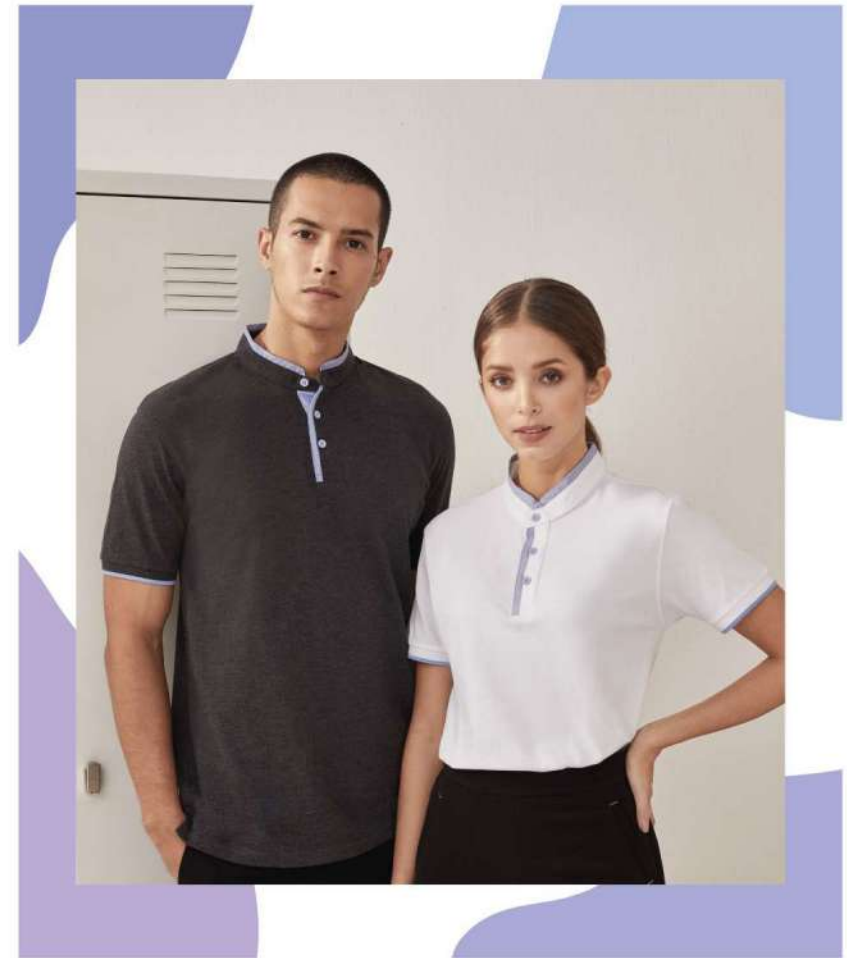

L17-00
White