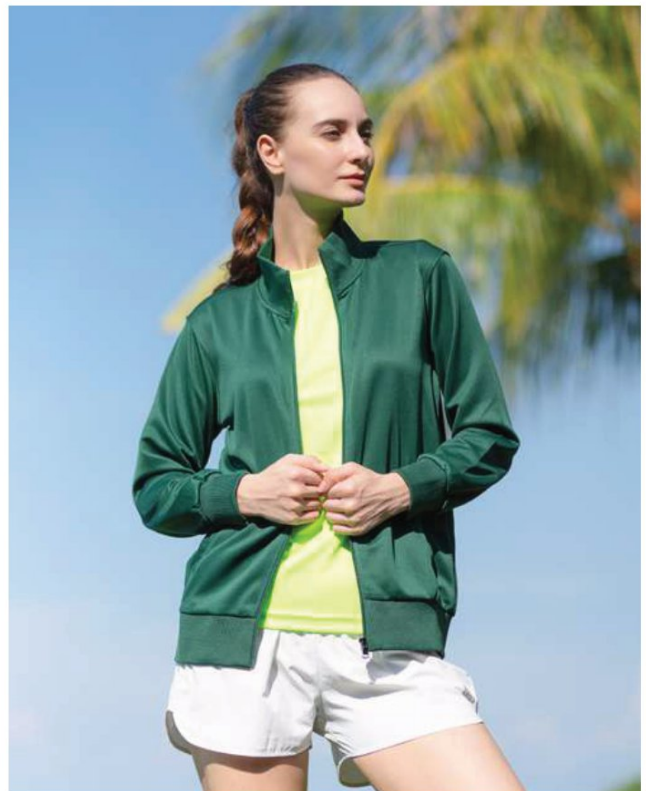

**Size measurement may vary +/- 5%

TJ 100
White

TJ 112
Red

TJ 108
Maroon

TJ 109
Navy Blue

TJ 115
Dark Green

TJ 110
Black

YTJ 1 Track Jacket (Kids)