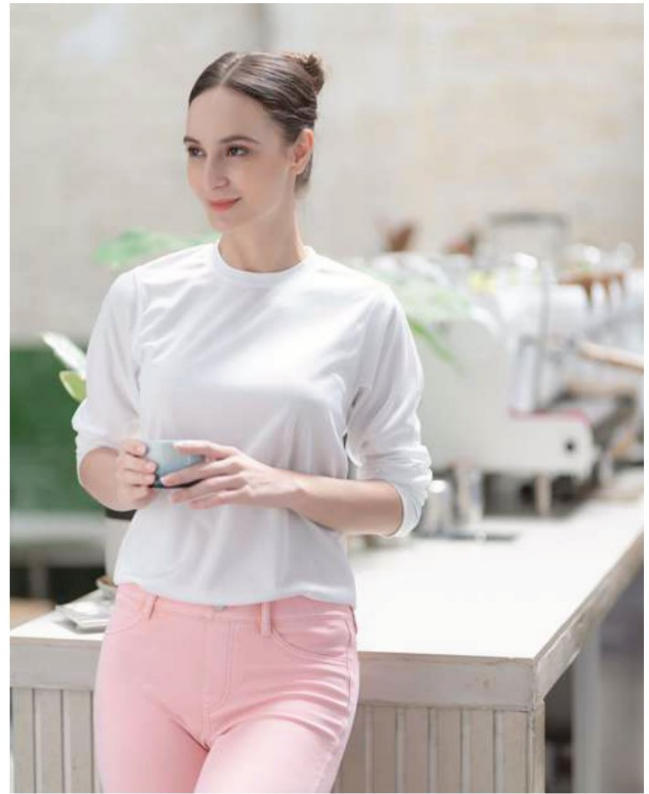

QDL 54 Quick Dry Long Sleeve

RRP: RM34.90

Material : 100% Microfiber
Fabric : Mini Eyelet
Weight : 150 gsm
Size : 2XS - 7XL (unisex)

Size	2XS	XS	S	M	L	XL	2XL	3XL	4XL	5XL	6XL	7XL
Chest	17"	18"	19"	20"	21"	22"	23"	24"	25"	26"	27"	28"
Length	25"	26"	27"	28"	29"	30"	31"	32"	33"	34"	35"	36"
Shoulder	14"	15"	16"	17"	18"	19"	20"	21"	22"	23"	24"	25"
Sleeve	22"	22"	23"	23"	24"	24"	24"	24"	25"	25"	25"	25"

**Size measurement may vary +/- 5%