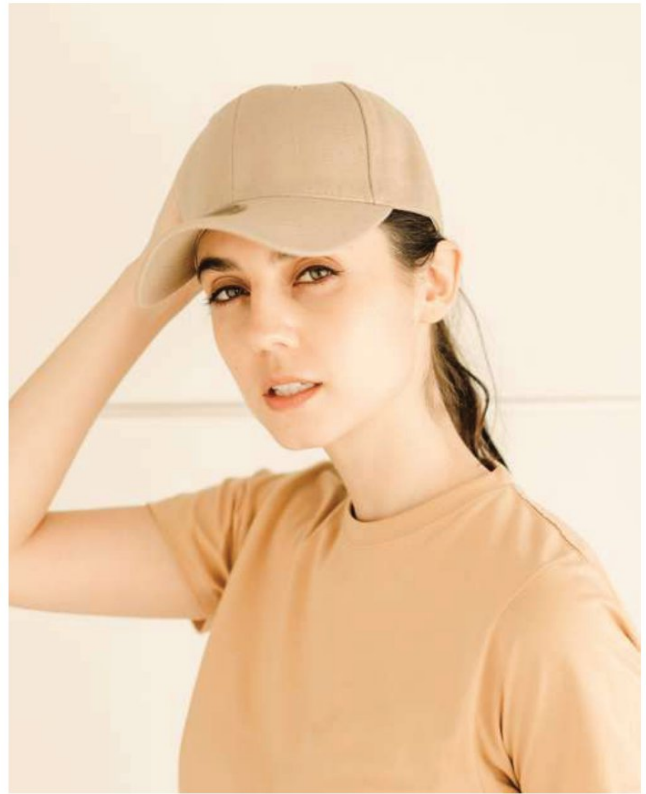

**Size measurement may vary +/- 5%

RRP: RM24.90

Front Zipper

High Visibility
Reflective Strip

Cap

H6 Baseball Cap

RRP: RM19.90

Material : Acrylic Twill
 Type : 6 Panel
 Back : Velcro Strap

Brim Width	Circumference
7.5cm	57 - 58 cm

**Size measurement may vary +/- 5%

-  Affordable
-  Tear Away Sticker
-  Easy Care

H 603
Lemon Yellow

H 602
Apple Green

H 604
Orange

H 612
Red

H 608
Maroon