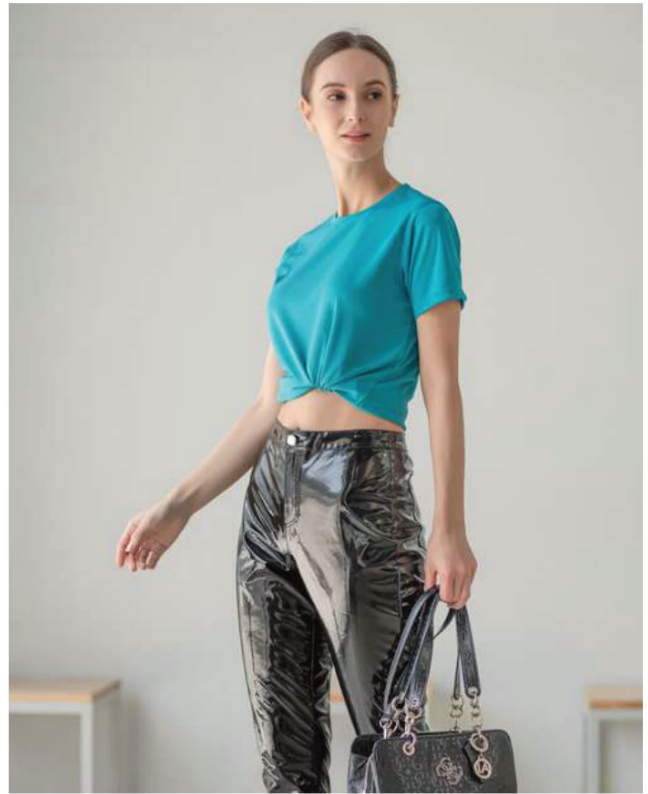

Everyday Basics

Contents

Quick Dry	4-15
Cotton	16-25
Jacket	26-33
Cap	34-45
Discontinued Items	46-47

Factory Partners with International Certification

Quick Dry

QDR 51 Quick Dry Round Neck

RRP: RM29.90

Material : 100% Microfiber
 Fabric : Mini Eyelet
 Weight : 150 gsm
 Size : 2XS - 7XL (unisex)

**Size measurement may vary +/- 5%

QDP 53 Quick Dry Polo

RRP: RM39.90

Material : 100% Microfiber
 Fabric : Mini Eyelet
 Weight : 150 gsm
 Size : 2XS - 7XL (unisex)

Size	2XS	XS	S	M	L	XL	2XL	3XL	4XL	5XL	6XL	7XL
Chest	17"	18"	19"	20"	21"	22"	23"	24"	25"	26"	27"	28"
Length	25"	26"	27"	28"	29"	30"	31"	32"	33"	34"	35"	36"
Shoulder	14"	15"	16"	17"	18"	19"	20"	21"	22"	23"	24"	25"
Sleeve	6.5"	7"	7.5"	8"	8.5"	9"	9.5"	10"	10"	10"	10"	10"