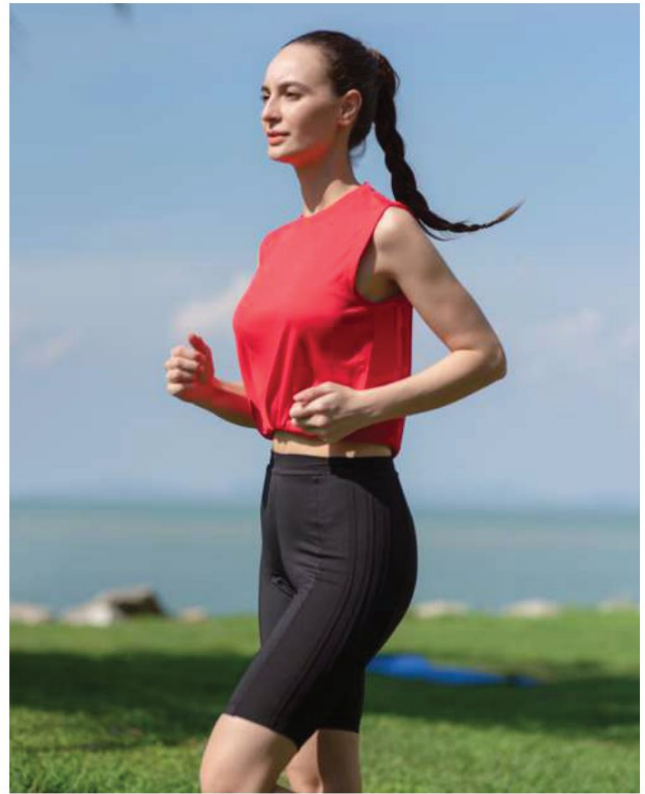

QDS 50 Quick Dry Sleeveless

RRP: RM29.90

Material : 100% Microfiber
Fabric : Mini Eyelet
Weight : 150 gsm
Size : 2XS - 5XL (unisex)

Size	2XS	XS	S	M	L	XL	2XL	3XL	4XL	5XL
Chest	17"	18"	19"	20"	21"	22"	23"	24"	25"	26"
Length	25"	26"	27"	28"	29"	30"	31"	32"	33"	34"
Shoulder	14"	15"	16"	17"	18"	19"	20"	21"	22"	23"

**Size measurement may vary +/- 5%