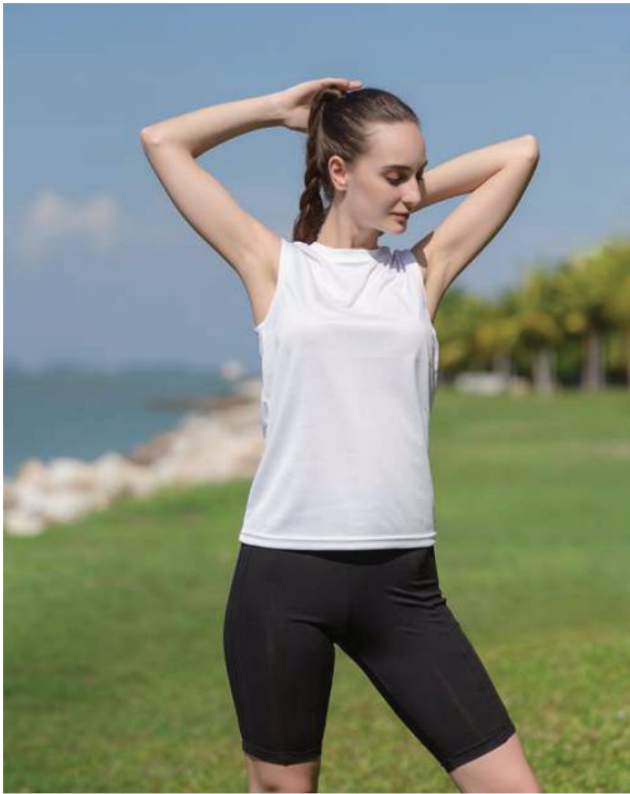

QDS 50 Quick Dry Sleeveless

RRP: RM29.90

Material : 100% Microfiber
Fabric : Mini Eyelet
Weight : 150 gsm
Size : 2XS - 5XL (unisex)

Size	2XS	XS	S	M	L	XL	2XL	3XL	4XL	5XL
Chest	17"	18"	19"	20"	21"	22"	23"	24"	25"	26"
Length	25"	26"	27"	28"	29"	30"	31"	32"	33"	34"
Shoulder	14"	15"	16"	17"	18"	19"	20"	21"	22"	23"

**Size measurement may vary +/- 5%