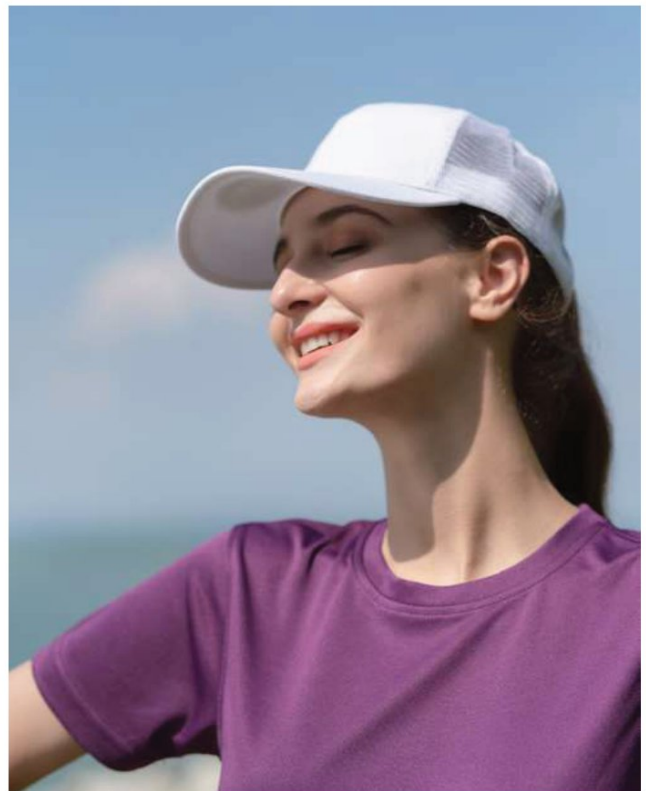

H7 Trucker Cap

RRP: RM19.90

Material : Acrylic Twill
Type : 5 Panel
Back : Snap Adjuster

Brim Width	Circumference
7.5cm	57 - 58 cm

**Size measurement may vary +/- 5%

Affordable Tear Away Sticker Easy Care